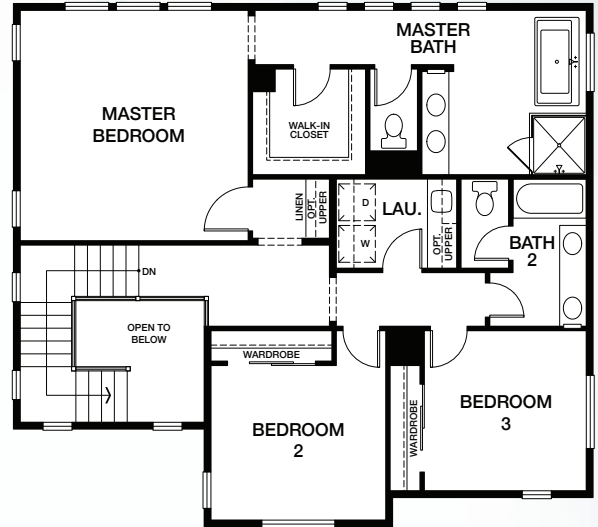

SEAHOUSE

residence 6A

4 bedroom
3 bath
approx. 2,289 sq.ft.

FIRST FLOOR

SECOND FLOOR

All renderings, floor plans and maps are artist's conception and are not intended to be an accurate representation of buildings, fencing, walks, driveways or landscaping and are not necessarily to scale. Many items vary considerably from unit to unit including, but not limited to, decks, porches, storage areas, windows, doors, cabinets and floor plan layout details. Specification and appointments of the model home and/or floor plans depicted may be unique and not necessarily replicated or available in all homes and are subject to change at any time without notice. See a sales representative for details. 09.15.20