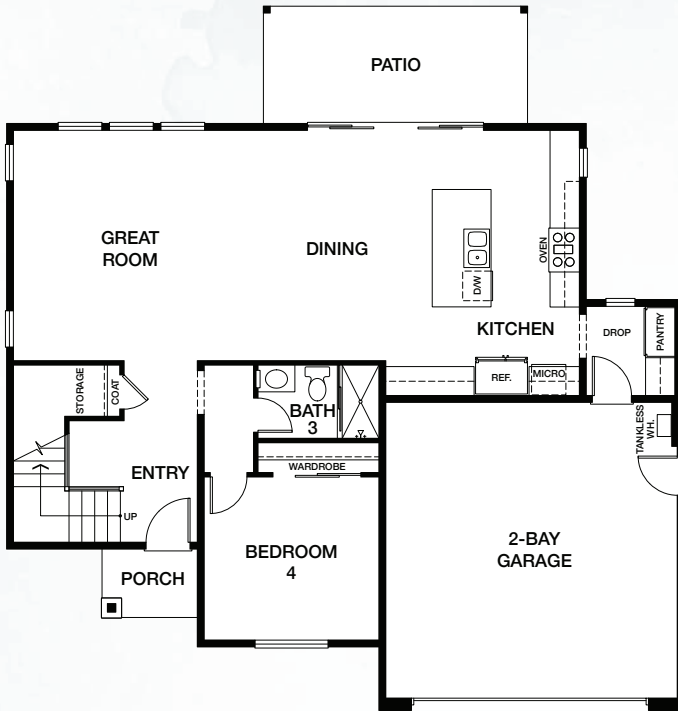

SEAHOUSE

residence 6A

4 bedroom
3 bath
approx. 2,289 sq.ft.

FIRST FLOOR

SECOND FLOOR

All renderings, floor plans and maps are artist's conception and are not intended to be an accurate representation of buildings, fencing, walks, driveways or landscaping and are not necessarily to scale. Many items vary considerably from unit to unit including, but not limited to, decks, porches, storage areas, windows, doors, cabinets and floor plan layout details. Specification and appointments of the model home and/or floor plans depicted may be unique and not necessarily replicated or available in all homes and are subject to change at any time without notice. See a sales representative for details. 09.15.20