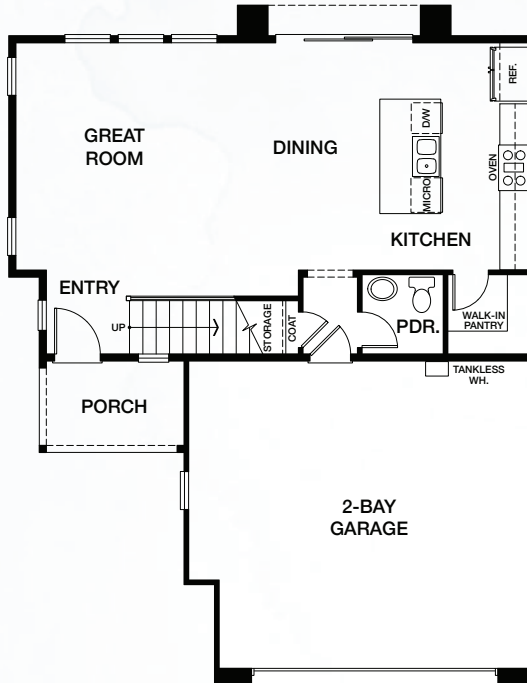

# SEAHOUSE

residence 5A

3 bedroom  
2.5 bath  
approx. 1,636 sq.ft.

FIRST FLOOR

SECOND FLOOR

All renderings, floor plans and maps are artist's conception and are not intended to be an accurate representation of buildings, fencing, walks, driveways or landscaping and are not necessarily to scale. Many items vary considerably from unit to unit including, but not limited to, decks, porches, storage areas, windows, doors, cabinets and floor plan layout details. Specification and appointments of the model home and/or floor plans depicted may be unique and not necessarily replicated or available in all homes and are subject to change at any time without notice. See a sales representative for details. 09.15.20