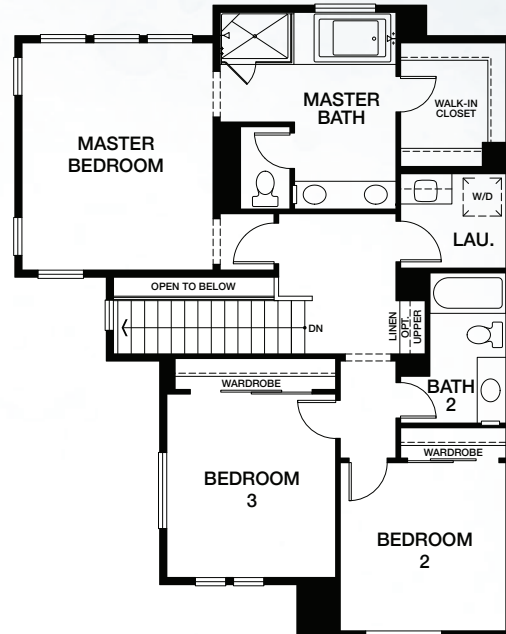

# SEAHOUSE

residence 5A

3 bedroom  
2.5 bath  
approx. 1,636 sq.ft.

FIRST FLOOR

SECOND FLOOR

All renderings, floor plans and maps are artist's conception and are not intended to be an accurate representation of buildings, fencing, walks, driveways or landscaping and are not necessarily to scale. Many items vary considerably from unit to unit including, but not limited to, decks, porches, storage areas, windows, doors, cabinets and floor plan layout details. Specification and appointments of the model home and/or floor plans depicted may be unique and not necessarily replicated or available in all homes and are subject to change at any time without notice. See a sales representative for details. 09.15.20