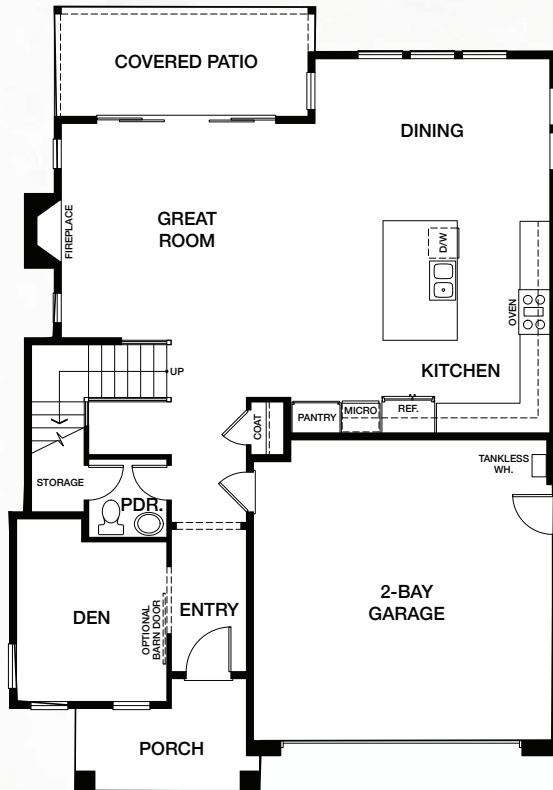

SEAHOUSE

residence 4A

3 bedroom + den
2.5 bath
approx. 2,271 sq.ft.

FIRST FLOOR

SECOND FLOOR

All renderings, floor plans and maps are artist's conception and are not intended to be an accurate representation of buildings, fencing, walks, driveways or landscaping and are not necessarily to scale. Many items vary considerably from unit to unit including, but not limited to, decks, porches, storage areas, windows, doors, cabinets and floor plan layout details. Specification and appointments of the model home and/or floor plans depicted may be unique and not necessarily replicated or available in all homes and are subject to change at any time without notice. See a sales representative for details. 09.15.20