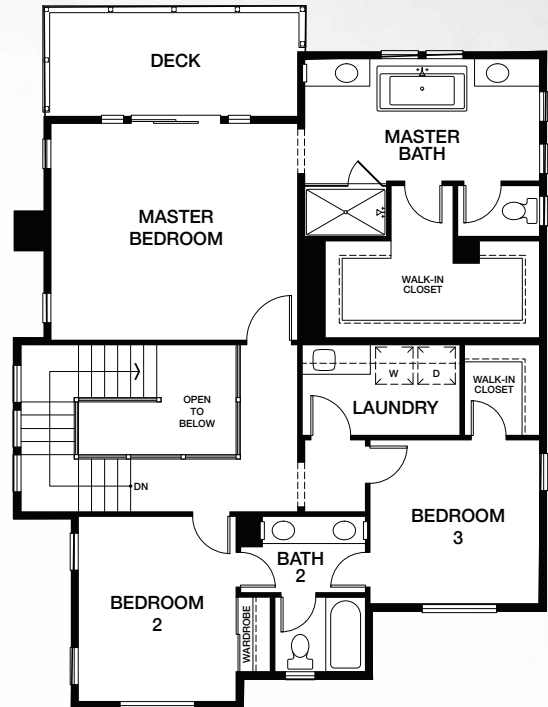

SEAHOUSE

residence 4A

3 bedroom + den
2.5 bath
approx. 2,271 sq.ft.

FIRST FLOOR

SECOND FLOOR

All renderings, floor plans and maps are artist's conception and are not intended to be an accurate representation of buildings, fencing, walks, driveways or landscaping and are not necessarily to scale. Many items vary considerably from unit to unit including, but not limited to, decks, porches, storage areas, windows, doors, cabinets and floor plan layout details. Specification and appointments of the model home and/or floor plans depicted may be unique and not necessarily replicated or available in all homes and are subject to change at any time without notice. See a sales representative for details. 09.15.20