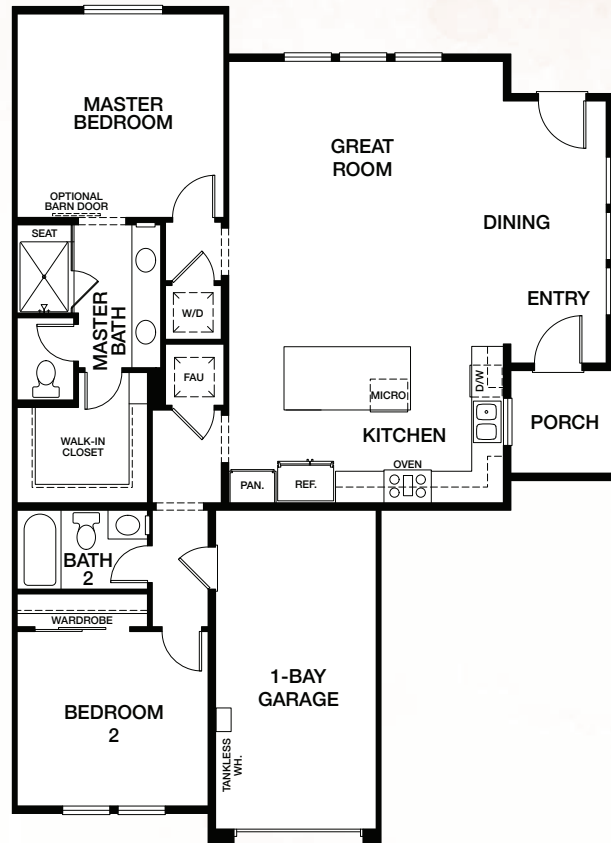

SEAHOUSE

residence 1B

2 bedroom
2 bath
approx. 1,261 sq.ft.

All renderings, floor plans and maps are artist's conception and are not intended to be an accurate representation of buildings, fencing, walks, driveways or landscaping and are not necessarily to scale. Many items vary considerably from unit to unit including, but not limited to, decks, porches, storage areas, windows, doors, cabinets and floor plan layout details. Specification and appointments of the model home and/or floor plans depicted may be unique and not necessarily replicated or available in all homes and are subject to change at any time without notice. See a sales representative for details. 09.15.20