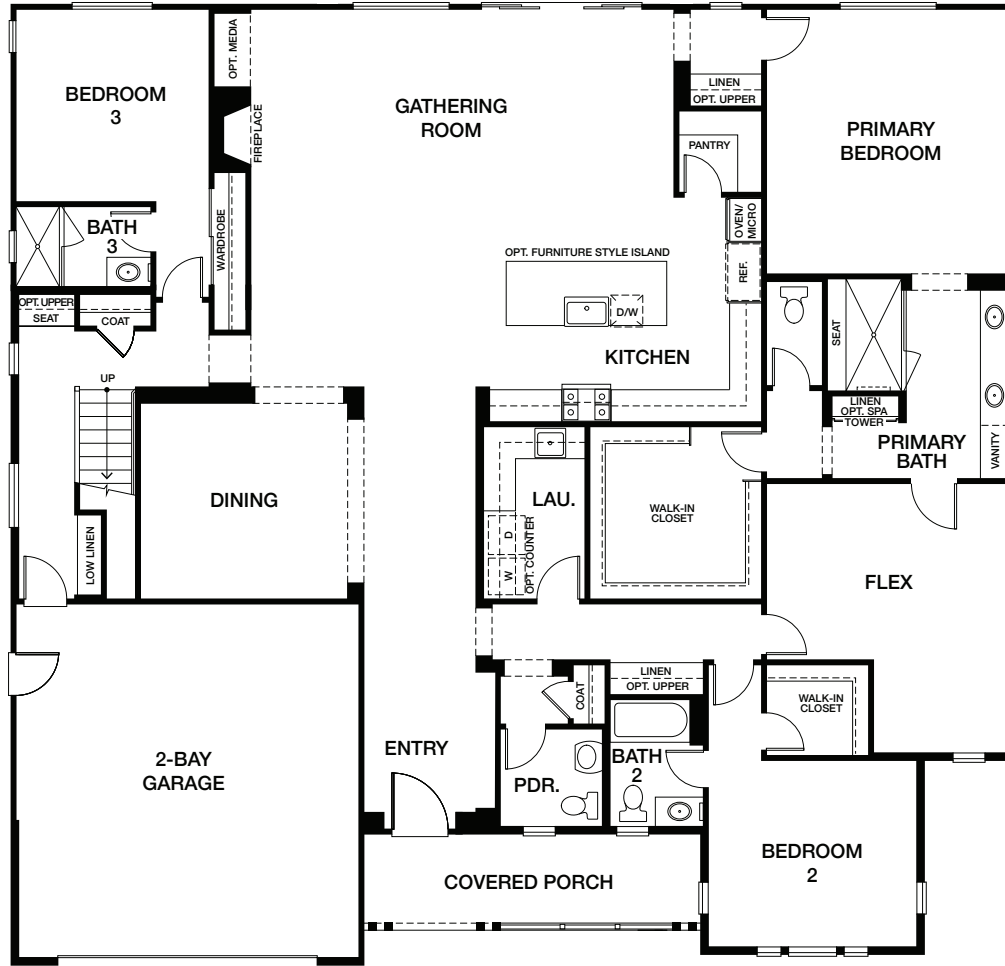

HOMESITE 6 | RESIDENCE 1XB

1257 GABLE COURT, SAN MARCOS, CA 92069
 APPROX 3,648 SQ FT | LOT SIZE 15,681.6 SQ FT

4 BEDROOMS
 4.5 BATHROOMS
 GAME ROOM

FLEX SPACE WITH FRENCH DOOR
 WET BAR AT GAME ROOM

ORCHARD KNOLLS

FIRST FLOOR

SECOND FLOOR

{PRELIMINARY}