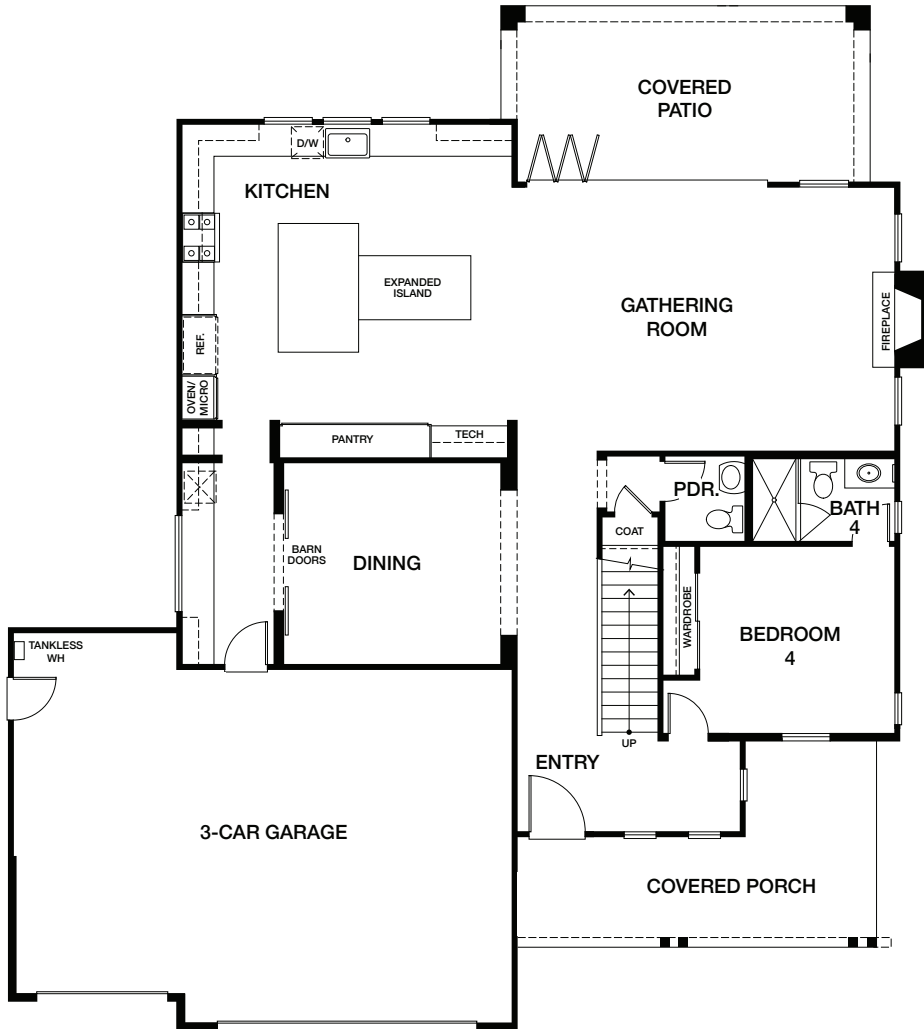

HOMESITE 3 | RESIDENCE 2B

1239 GABLE COURT, SAN MARCOS, CA 92069
 APPROX 3,560 SQ FT | LOT SIZE 19,602 SQ FT

4 BEDROOMS
 4.5 BATHROOMS
 GAME ROOM + LOFT

3-CAR GARAGE
 SECOND FLOOR DECK
 BIFOLD DOORS AT COVERED PATIO

EXTENDED DINING ISLAND
 LAUNDRY DOOR AT PRIMARY
 WALK-IN CLOSET

ORCHARD KNOLLS

FIRST FLOOR

SECOND FLOOR

{PRELIMINARY}