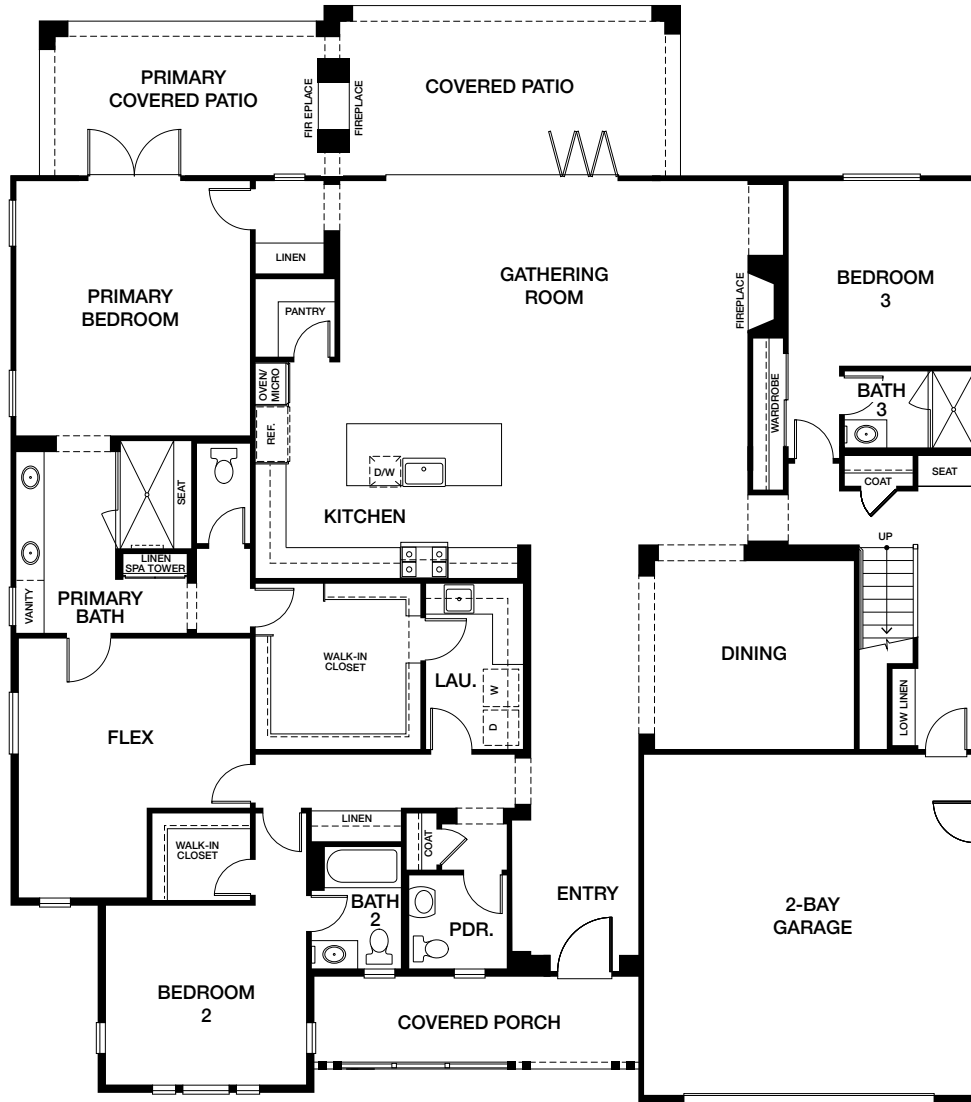

HOMESITE 20 | RESIDENCE 1XAR

1221 GABLE COURT, SAN MARCOS, CA 92069
 APPROX 3,635 SQ FT | LOT SIZE 14,810.45 SQ FT

4 BEDROOMS
 4.5 BATHROOMS
 FLEX + GAME ROOM

BIFOLD DOORS AT COVERED PATIO
 PRIMARY COVERED PATIO
 DUAL SIDED FIREPLACE AT COVERED PATIO

WET BAR AT GAME ROOM
 LAUNDRY DOOR AT PRIMARY
 WALK-IN CLOSET
 FLEX SPACE WITH
 FRENCH DOOR

ORCHARD KNOLLS

FIRST FLOOR

SECOND FLOOR

{PRELIMINARY}