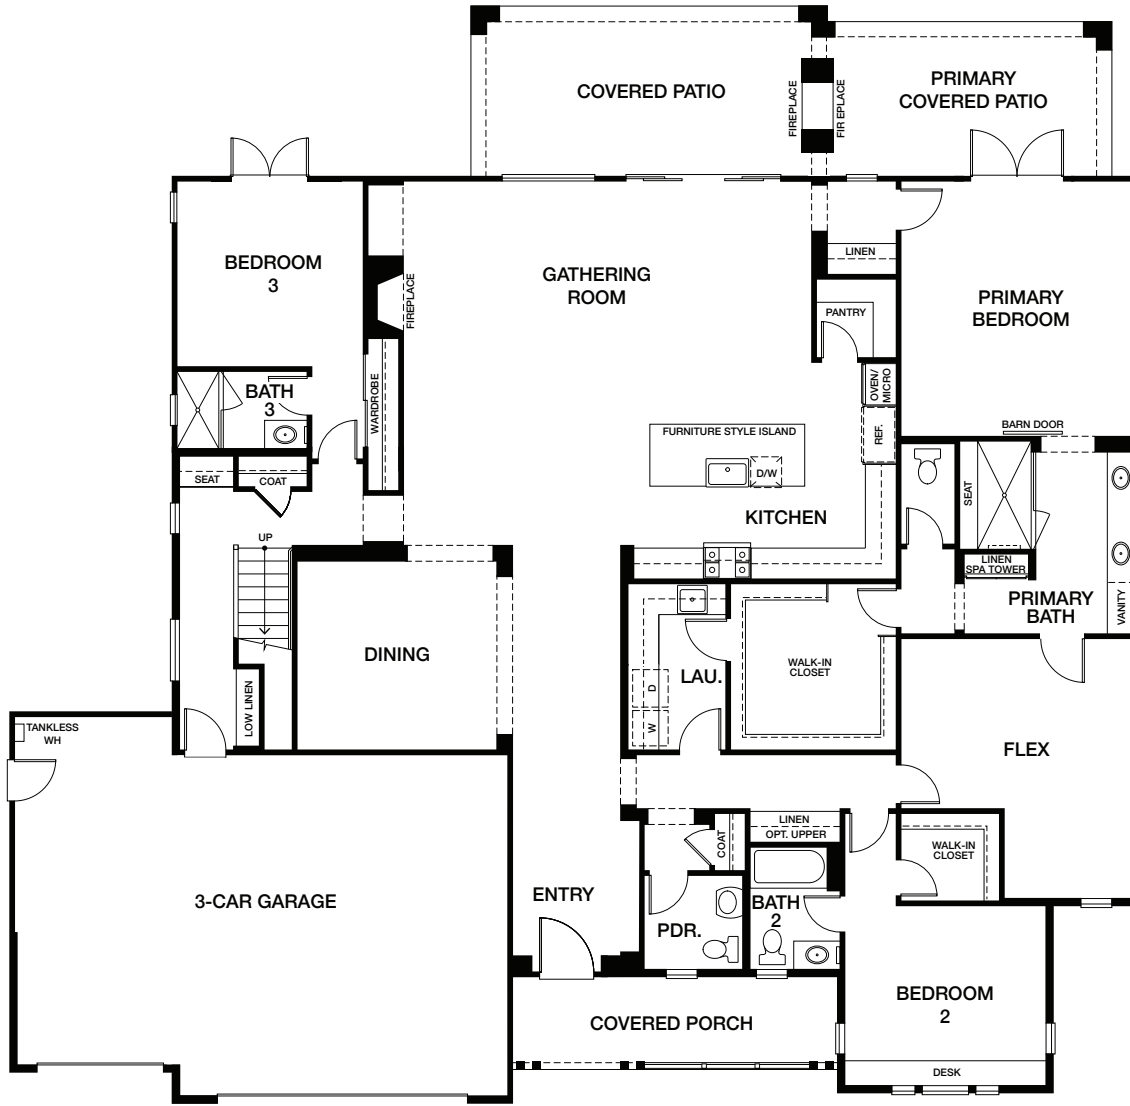

HOMESITE 2 | RESIDENCE 1XA

1233 GABLE COURT, SAN MARCOS, CA 92069
 APPROX 3,635 SQ FT | LOT SIZE 16,552.8 SQ FT

- 4 BEDROOMS
- 4.5 BATHROOMS
- GAME ROOM
- 3-CAR GARAGE
- FLEX SPACE WITH FRENCH DOOR

- DESIGNATED SPACE FOR RV/SPORT UTILITY PARKING
- PRIMARY COVERED PATIO
- DUAL SIDED FIREPLACE AT COVERED PATIO

- WET BAR AT GAME ROOM
- BED 3 FRENCH DOOR
- LAUNDRY DOOR AT PRIMARY WALK-IN CLOSET

**ORCHARD
KNOLLS**

FIRST FLOOR

SECOND FLOOR

{PRELIMINARY}