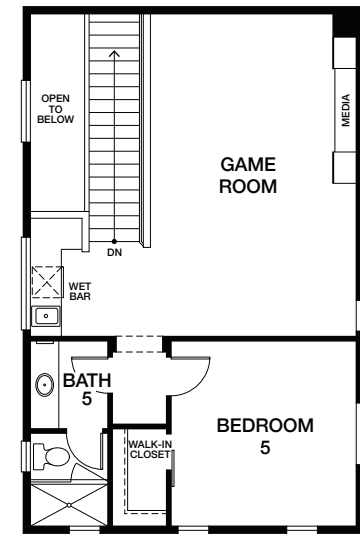

HOMESITE 2 | RESIDENCE 1XA

1233 GABLE COURT, SAN MARCOS, CA 92069
 APPROX 3,635 SQ FT | LOT SIZE 16,552.8 SQ FT

- 4 BEDROOMS
- 4.5 BATHROOMS
- GAME ROOM
- 3-CAR GARAGE
- FLEX SPACE WITH FRENCH DOOR

- DESIGNATED SPACE FOR RV/SPORT UTILITY PARKING
- PRIMARY COVERED PATIO
- DUAL SIDED FIREPLACE AT COVERED PATIO

- WET BAR AT GAME ROOM
- BED 3 FRENCH DOOR
- LAUNDRY DOOR AT PRIMARY WALK-IN CLOSET

**ORCHARD
KNOLLS**

FIRST FLOOR

SECOND FLOOR

{PRELIMINARY}