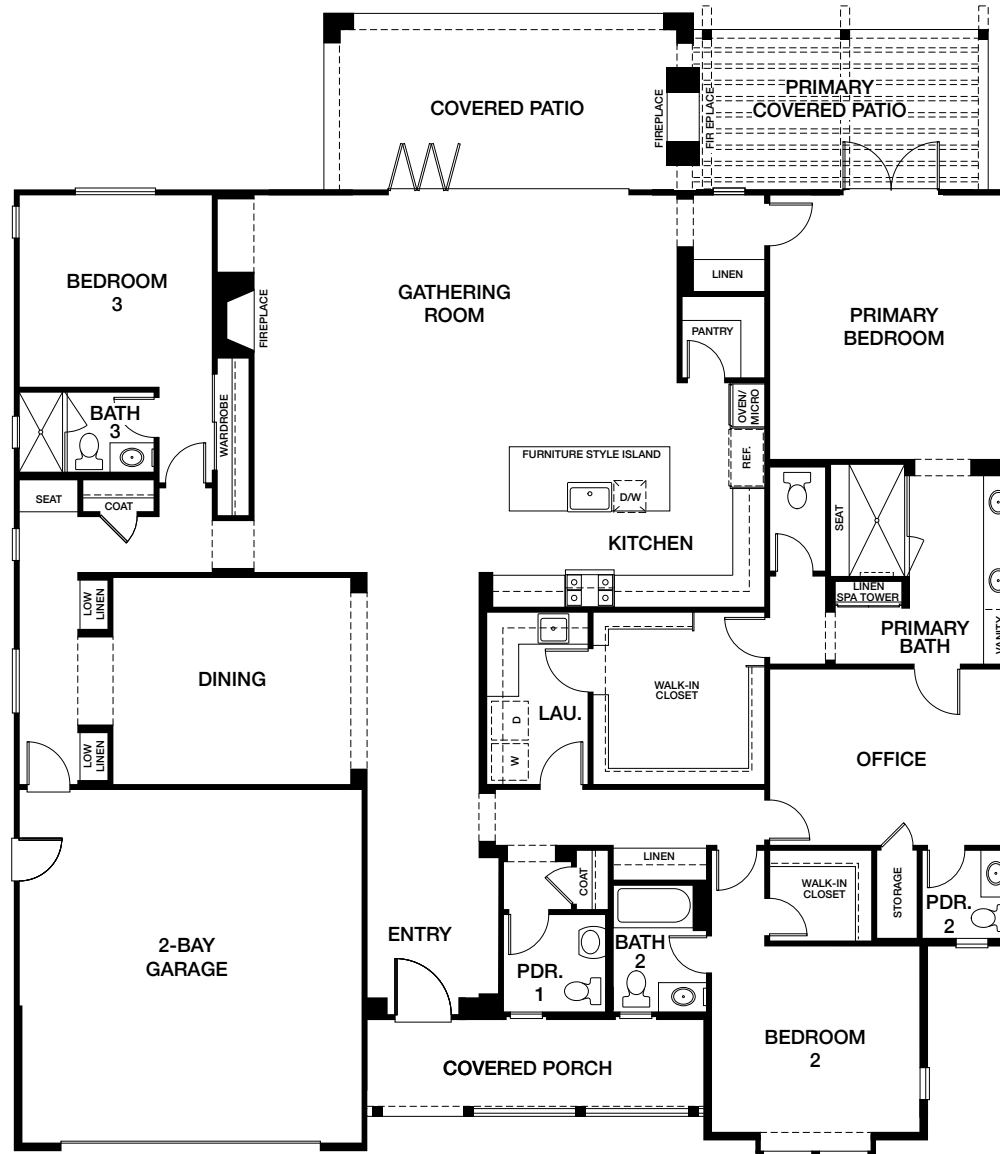

HOMESITE 19 | RESIDENCE 1B

1215 GABLE COURT, SAN MARCOS, CA 92069
APPROX 2,997 SQ FT | LOT SIZE 14,810 SQ FT

3 BEDROOMS
3 BATHROOMS + 2 POWDER ROOMS
DESIGNATED SPACE FOR
RV/SPORT UTILITY PARKING

PRIMARY COVERED PATIO
BIFOLD DOORS AT COVERED PATIO

DUAL SIDED FIREPLACE AT
COVERED PATIO
LAUNDRY DOOR AT PRIMARY
WALK-IN CLOSET
OFFICE WITH FRENCH DOOR

ORCHARD KNOLLS

{PRELIMINARY}

ORCHARD KNOLLS | 1233 GABLE COURT
SAN MARCOS, CA 92069
760.334.5865 | ORCHARDKNOLLSSM.COM

All renderings, floor plans and maps are artist's conception and are not intended to be an accurate representation of buildings, fencing, walks, driveways or landscaping and are not necessarily to scale. Many items vary considerably from unit to unit including, but not limited to, decks, porches, storage areas, windows, doors, cabinets and floor plan layout details. Specification and appointments of the model home and/or floor plans depicted may be unique and not necessarily replicated or available in all homes and are subject to change at any time without notice. See a sales representative for details. 03.25.21