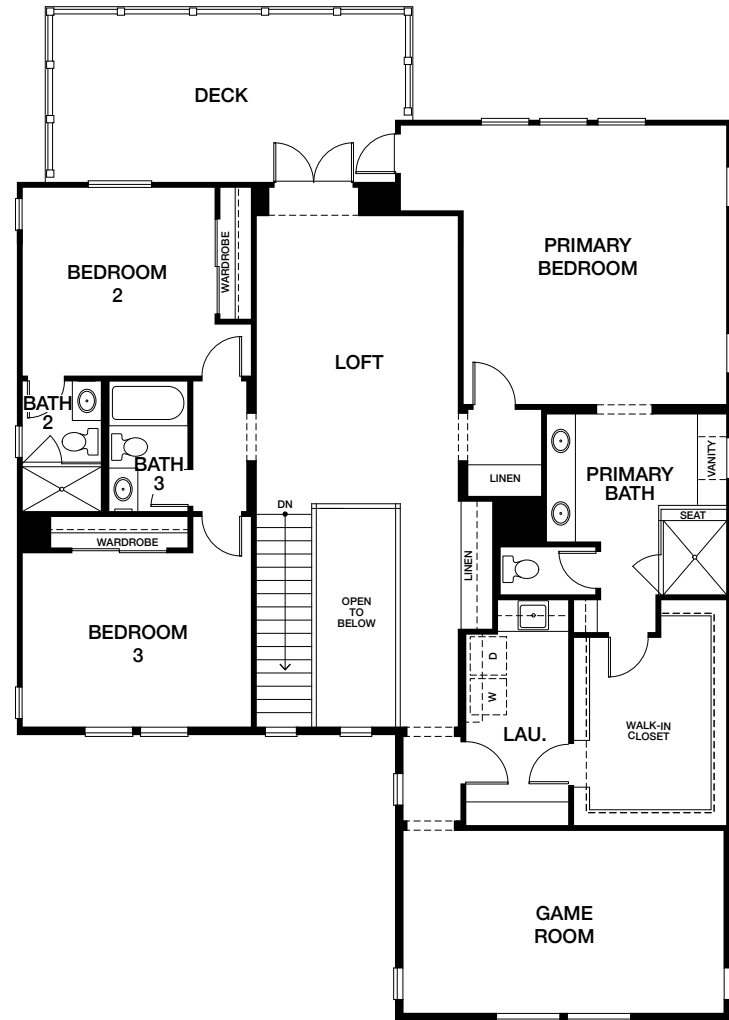

HOMESITE 18 | RESIDENCE 2AR

1209 GABLE COURT, SAN MARCOS, CA 92069
APPROX 3,548 SQ FT | LOT SIZE 14,810.45 SQ FT

4 BEDROOMS
4.5 BATHROOMS
GAME ROOM + LOFT

SECOND FLOOR DECK
BIFOLD DOORS AT COVERED PATIO
LAUNDRY DOOR AT PRIMARY
WALK-IN CLOSET

ORCHARD KNOLLS

FIRST FLOOR

SECOND FLOOR

{PRELIMINARY}