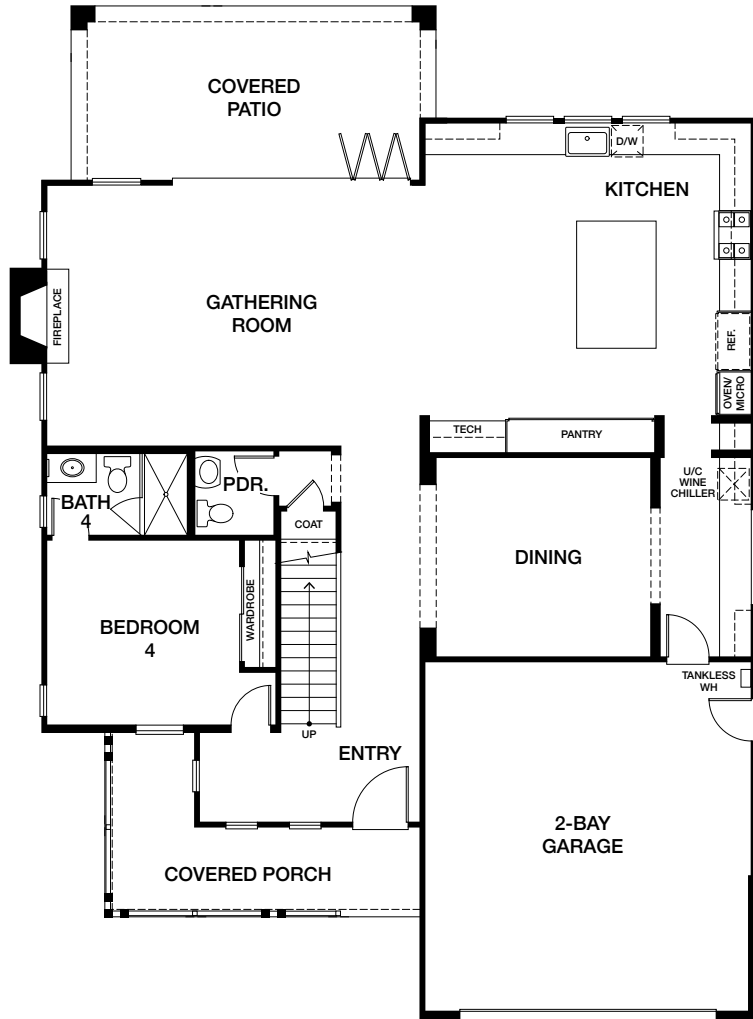

HOMESITE 18 | RESIDENCE 2AR

1209 GABLE COURT, SAN MARCOS, CA 92069
APPROX 3,548 SQ FT | LOT SIZE 14,810.45 SQ FT

4 BEDROOMS
4.5 BATHROOMS
GAME ROOM + LOFT

SECOND FLOOR DECK
BIFOLD DOORS AT COVERED PATIO
LAUNDRY DOOR AT PRIMARY
WALK-IN CLOSET

ORCHARD KNOLLS

FIRST FLOOR

SECOND FLOOR

{PRELIMINARY}