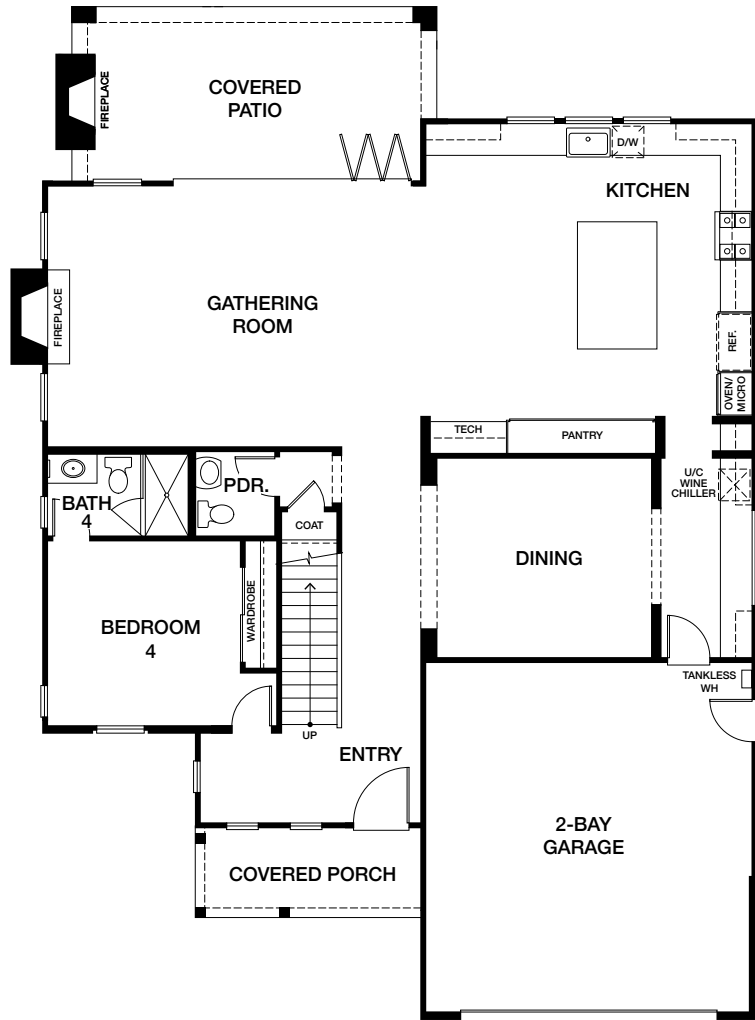

HOMESITE 17 | RESIDENCE 2CR

1203 GABLE COURT, SAN MARCOS, CA 92069
 APPROX 3,548 SQ FT | LOT SIZE 66,646.8 SQ FT

4 BEDROOMS
 4.5 BATHROOMS
 GAME ROOM + LOFT

DESIGNATED SPACE FOR
 RV/SPORT UTILITY PARKING
 SECOND FLOOR DECK
 BIFOLD DOORS AT COVERED PATIO

SINGLE-SIDED FIREPLACE AT
 COVERED PATIO
 LAUNDRY DOOR AT PRIMARY
 WALK-IN CLOSET

ORCHARD KNOLLS

FIRST FLOOR

SECOND FLOOR

{PRELIMINARY}