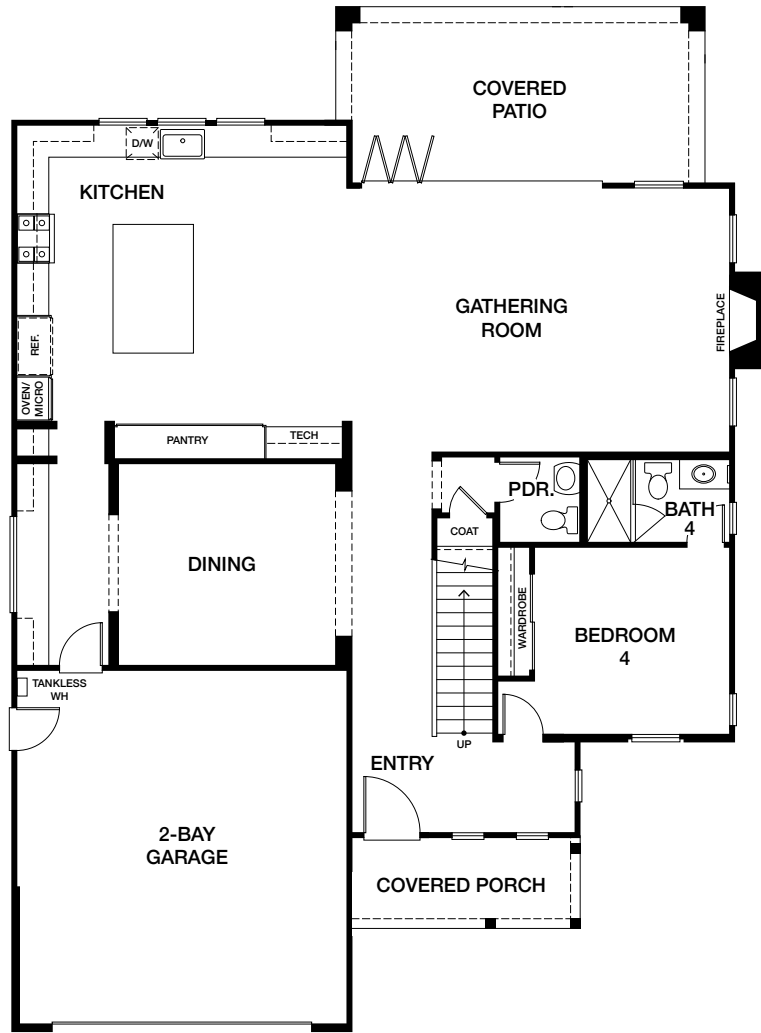

# HOMESITE 16 | RESIDENCE 2C

1204 GABLE COURT, SAN MARCOS, CA 92069  
APPROX 3,548 SQ FT | LOT SIZE 21,344.4 SQ FT

4 BEDROOMS  
4.5 BATHROOMS  
GAME ROOM + LOFT

SECOND FLOOR DECK  
BIFOLD DOORS AT COVERED PATIO  
LAUNDRY DOOR AT PRIMARY  
WALK-IN CLOSET

# ORCHARD KNOLLS

FIRST FLOOR

SECOND FLOOR

{PRELIMINARY}