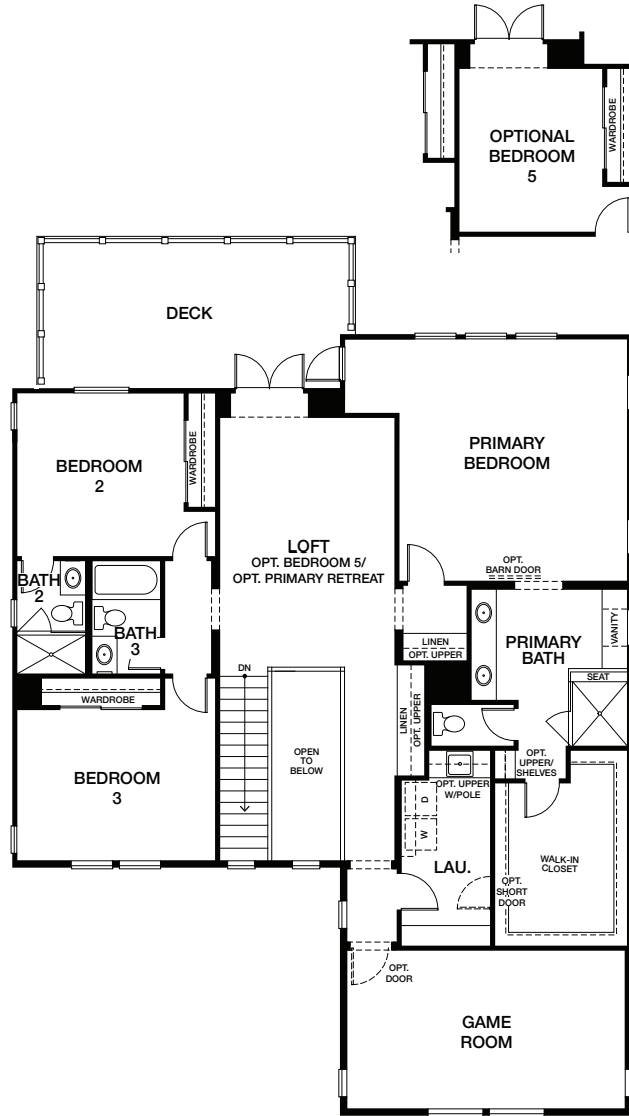

# HOMESITE 15 | RESIDENCE 2RA

1210 GABLE COURT, SAN MARCOS, CA 92069  
 APPROX 3,548 SQ FT | LOT SIZE 16,117.2 SQ FT

4 BEDROOMS  
 4.5 BATHROOMS  
 GAME ROOM + LOFT

SECOND FLOOR DECK  
 SINGLE-SIDED FIREPLACE  
 AT COVERED PATIO

FIRST FLOOR

SECOND FLOOR

{PRELIMINARY}

All renderings, floor plans and maps are artist's conception and are not intended to be an accurate representation of buildings, fencing, walks, driveways or landscaping and are not necessarily to scale. Many items vary considerably from unit to unit including, but not limited to, decks, porches, storage areas, windows, doors, cabinets and floor plan layout details. Specification and appointments of the model home and/or floor plans depicted may be unique and not necessarily replicated or available in all homes and are subject to change at any time without notice. See a sales representative for details. 04.28.21