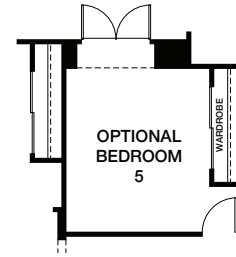

# HOMESITE 15 | RESIDENCE 2RA

1210 GABLE COURT, SAN MARCOS, CA 92069  
 APPROX 3,548 SQ FT | LOT SIZE 16,117.2 SQ FT

4 BEDROOMS  
 4.5 BATHROOMS  
 GAME ROOM + LOFT

SECOND FLOOR DECK  
 SINGLE-SIDED FIREPLACE  
 AT COVERED PATIO

FIRST FLOOR

SECOND FLOOR

{PRELIMINARY}

All renderings, floor plans and maps are artist's conception and are not intended to be an accurate representation of buildings, fencing, walks, driveways or landscaping and are not necessarily to scale. Many items vary considerably from unit to unit including, but not limited to, decks, porches, storage areas, windows, doors, cabinets and floor plan layout details. Specification and appointments of the model home and/or floor plans depicted may be unique and not necessarily replicated or available in all homes and are subject to change at any time without notice. See a sales representative for details. 04.28.21