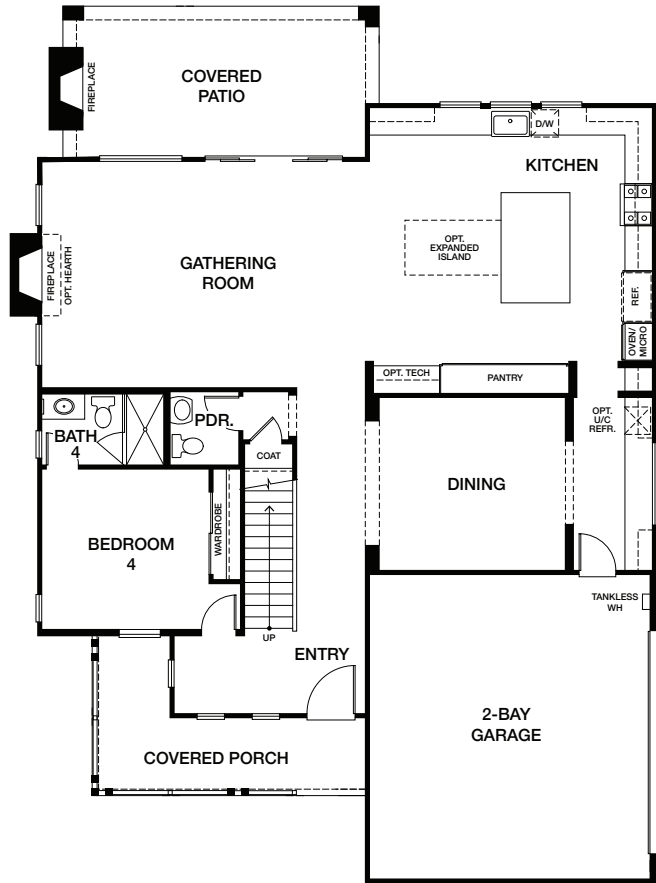

# HOMESITE 15 | RESIDENCE 2RA

1210 GABLE COURT, SAN MARCOS, CA 92069  
 APPROX 3,548 SQ FT | LOT SIZE 16,117.2 SQ FT

4 BEDROOMS  
 4.5 BATHROOMS  
 GAME ROOM + LOFT

SECOND FLOOR DECK  
 SINGLE-SIDED FIREPLACE  
 AT COVERED PATIO

FIRST FLOOR

SECOND FLOOR

{PRELIMINARY}

All renderings, floor plans and maps are artist's conception and are not intended to be an accurate representation of buildings, fencing, walks, driveways or landscaping and are not necessarily to scale. Many items vary considerably from unit to unit including, but not limited to, decks, porches, storage areas, windows, doors, cabinets and floor plan layout details. Specification and appointments of the model home and/or floor plans depicted may be unique and not necessarily replicated or available in all homes and are subject to change at any time without notice. See a sales representative for details. 04.28.21