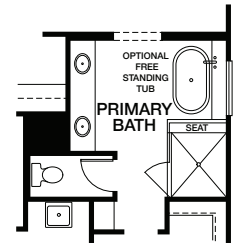

# HOMESITE 15 | RESIDENCE 2RA

1210 GABLE COURT, SAN MARCOS, CA 92069  
 APPROX 3,548 SQ FT | LOT SIZE 16,117.2 SQ FT

4 BEDROOMS  
 4.5 BATHROOMS  
 GAME ROOM + LOFT

SECOND FLOOR DECK  
 SINGLE-SIDED FIREPLACE  
 AT COVERED PATIO

FIRST FLOOR

SECOND FLOOR

{PRELIMINARY}

All renderings, floor plans and maps are artist's conception and are not intended to be an accurate representation of buildings, fencing, walks, driveways or landscaping and are not necessarily to scale. Many items vary considerably from unit to unit including, but not limited to, decks, porches, storage areas, windows, doors, cabinets and floor plan layout details. Specification and appointments of the model home and/or floor plans depicted may be unique and not necessarily replicated or available in all homes and are subject to change at any time without notice. See a sales representative for details. 04.28.21