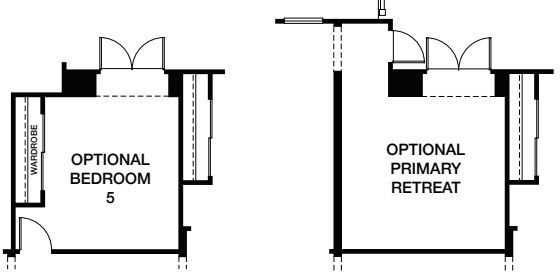

**HOMESITE 13 | RESIDENCE 2C**

1222 GABLE COURT, SAN MARCOS, CA 92069  
 APPROX 3,548 SQ FT | LOT SIZE 28,749.6 SQ FT

4 BEDROOMS  
 4.5 BATHROOMS  
 GAME ROOM + LOFT

3-CAR GARAGE  
 SECOND FLOOR DECK  
 BIFOLD DOORS AT COVERED PATIO

SINGLE-SIDED FIREPLACE  
 AT COVERED PATIO

{PRELIMINARY}

All renderings, floor plans and maps are artist's conception and are not intended to be an accurate representation of buildings, fencing, walks, driveways or landscaping and are not necessarily to scale. Many items vary considerably from unit to unit including, but not limited to, decks, porches, storage areas, windows, doors, cabinets and floor plan layout details. Specification and appointments of the model home and/or floor plans depicted may be unique and not necessarily replicated or available in all homes and are subject to change at any time without notice. See a sales representative for details. 04.28.21