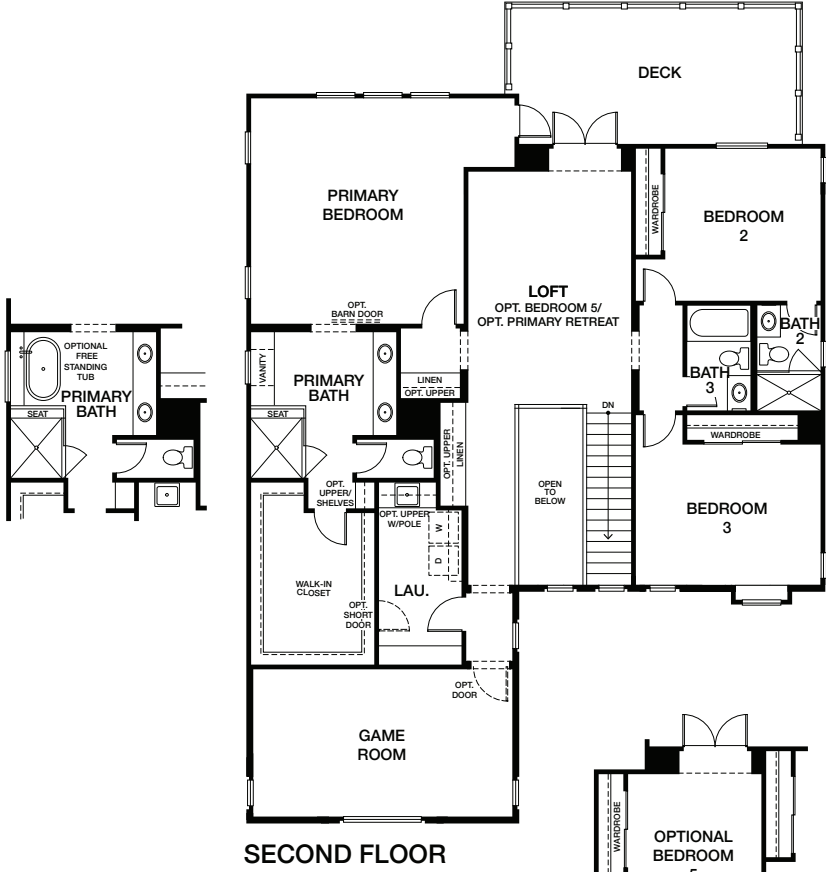

**HOMESITE 13 | RESIDENCE 2C**

1222 GABLE COURT, SAN MARCOS, CA 92069  
 APPROX 3,548 SQ FT | LOT SIZE 28,749.6 SQ FT

4 BEDROOMS  
 4.5 BATHROOMS  
 GAME ROOM + LOFT

3-CAR GARAGE  
 SECOND FLOOR DECK  
 BIFOLD DOORS AT COVERED PATIO

SINGLE-SIDED FIREPLACE  
 AT COVERED PATIO

{PRELIMINARY}

All renderings, floor plans and maps are artist's conception and are not intended to be an accurate representation of buildings, fencing, walks, driveways or landscaping and are not necessarily to scale. Many items vary considerably from unit to unit including, but not limited to, decks, porches, storage areas, windows, doors, cabinets and floor plan layout details. Specification and appointments of the model home and/or floor plans depicted may be unique and not necessarily replicated or available in all homes and are subject to change at any time without notice. See a sales representative for details. 04.28.21