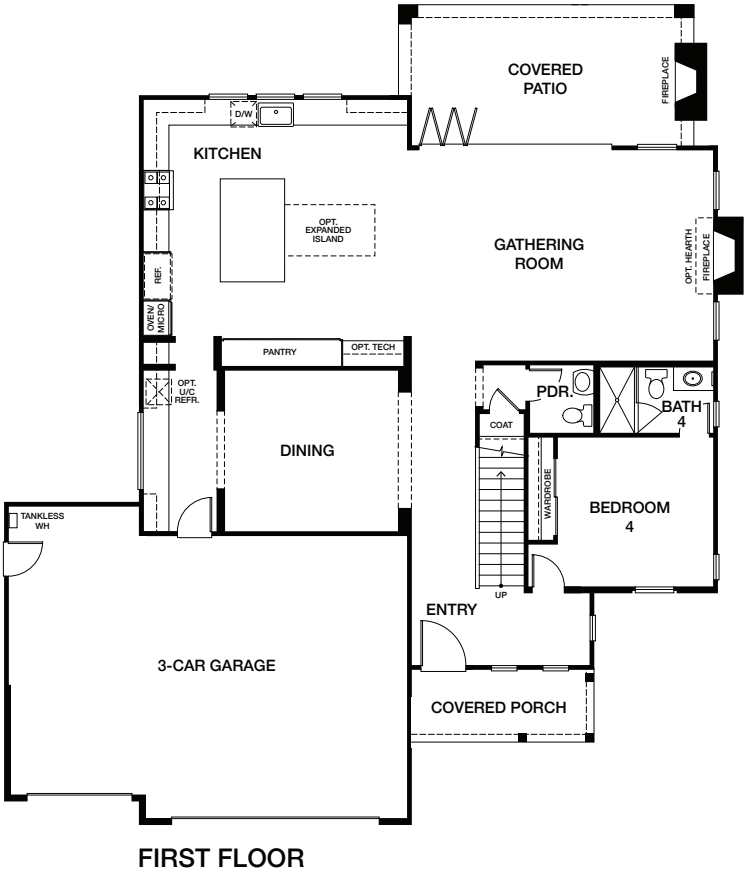

**HOMESITE 13 | RESIDENCE 2C**

1222 GABLE COURT, SAN MARCOS, CA 92069  
 APPROX 3,548 SQ FT | LOT SIZE 28,749.6 SQ FT

4 BEDROOMS  
 4.5 BATHROOMS  
 GAME ROOM + LOFT

3-CAR GARAGE  
 SECOND FLOOR DECK  
 BIFOLD DOORS AT COVERED PATIO

SINGLE-SIDED FIREPLACE  
 AT COVERED PATIO

{PRELIMINARY}

All renderings, floor plans and maps are artist's conception and are not intended to be an accurate representation of buildings, fencing, walks, driveways or landscaping and are not necessarily to scale. Many items vary considerably from unit to unit including, but not limited to, decks, porches, storage areas, windows, doors, cabinets and floor plan layout details. Specification and appointments of the model home and/or floor plans depicted may be unique and not necessarily replicated or available in all homes and are subject to change at any time without notice. See a sales representative for details. 04.28.21