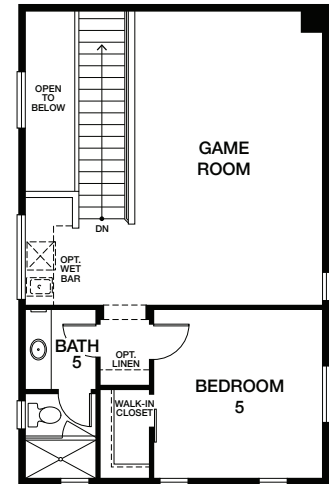

HOMESITE 12 | RESIDENCE 1XB

1228 GABLE COURT, SAN MARCOS, CA 92069
 APPROX 3,648 SQ FT | LOT SIZE 16,117.2 SQ FT

4 BEDROOMS
 4.5 BATHROOMS
 GAME ROOM

FLEX SPACE WITH FRENCH DOOR
 3-CAR GARAGE
 DESIGNATED SPACE FOR
 RV/SPORT UTILITY PARKING

PRIMARY COVERED PATIO
 DUAL SIDED FIREPLACE
 AT COVERED PATIO

FIRST FLOOR

SECOND FLOOR

{PRELIMINARY}

All renderings, floor plans and maps are artist's conception and are not intended to be an accurate representation of buildings, fencing, walks, driveways or landscaping and are not necessarily to scale. Many items vary considerably from unit to unit including, but not limited to, decks, porches, storage areas, windows, doors, cabinets and floor plan layout details. Specification and appointments of the model home and/or floor plans depicted may be unique and not necessarily replicated or available in all homes and are subject to change at any time without notice. See a sales representative for details. 04.28.21