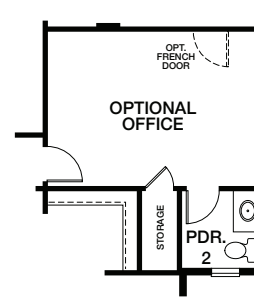

HOMESITE 12 | RESIDENCE 1XB

1228 GABLE COURT, SAN MARCOS, CA 92069
 APPROX 3,648 SQ FT | LOT SIZE 16,117.2 SQ FT

4 BEDROOMS
 4.5 BATHROOMS
 GAME ROOM

FLEX SPACE WITH FRENCH DOOR
 3-CAR GARAGE
 DESIGNATED SPACE FOR
 RV/SPORT UTILITY PARKING

PRIMARY COVERED PATIO
 DUAL SIDED FIREPLACE
 AT COVERED PATIO

FIRST FLOOR

SECOND FLOOR

{PRELIMINARY}

All renderings, floor plans and maps are artist's conception and are not intended to be an accurate representation of buildings, fencing, walks, driveways or landscaping and are not necessarily to scale. Many items vary considerably from unit to unit including, but not limited to, decks, porches, storage areas, windows, doors, cabinets and floor plan layout details. Specification and appointments of the model home and/or floor plans depicted may be unique and not necessarily replicated or available in all homes and are subject to change at any time without notice. See a sales representative for details. 04.28.21