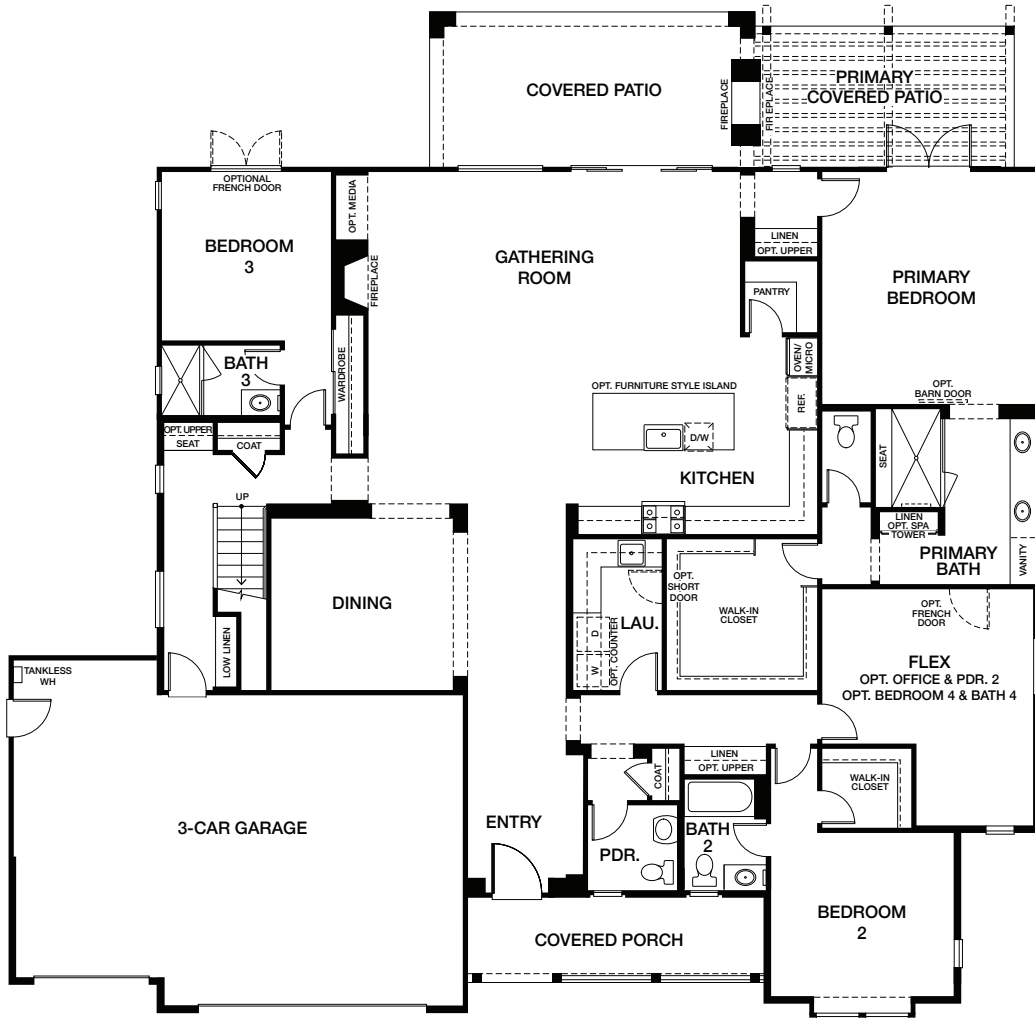

HOMESITE 12 | RESIDENCE 1XB

1228 GABLE COURT, SAN MARCOS, CA 92069
 APPROX 3,648 SQ FT | LOT SIZE 16,117.2 SQ FT

4 BEDROOMS
 4.5 BATHROOMS
 GAME ROOM

FLEX SPACE WITH FRENCH DOOR
 3-CAR GARAGE
 DESIGNATED SPACE FOR
 RV/SPORT UTILITY PARKING

PRIMARY COVERED PATIO
 DUAL SIDED FIREPLACE
 AT COVERED PATIO

FIRST FLOOR

SECOND FLOOR

{PRELIMINARY}

All renderings, floor plans and maps are artist's conception and are not intended to be an accurate representation of buildings, fencing, walks, driveways or landscaping and are not necessarily to scale. Many items vary considerably from unit to unit including, but not limited to, decks, porches, storage areas, windows, doors, cabinets and floor plan layout details. Specification and appointments of the model home and/or floor plans depicted may be unique and not necessarily replicated or available in all homes and are subject to change at any time without notice. See a sales representative for details. 04.28.21