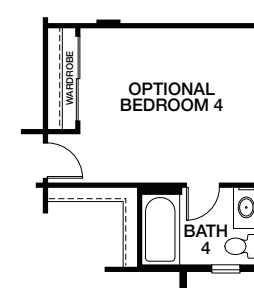

HOMESITE 12 | RESIDENCE 1XB

1228 GABLE COURT, SAN MARCOS, CA 92069
 APPROX 3,648 SQ FT | LOT SIZE 16,117.2 SQ FT

4 BEDROOMS
 4.5 BATHROOMS
 GAME ROOM

FLEX SPACE WITH FRENCH DOOR
 3-CAR GARAGE
 DESIGNATED SPACE FOR
 RV/SPORT UTILITY PARKING

PRIMARY COVERED PATIO
 DUAL SIDED FIREPLACE
 AT COVERED PATIO

FIRST FLOOR

SECOND FLOOR

{PRELIMINARY}

All renderings, floor plans and maps are artist's conception and are not intended to be an accurate representation of buildings, fencing, walks, driveways or landscaping and are not necessarily to scale. Many items vary considerably from unit to unit including, but not limited to, decks, porches, storage areas, windows, doors, cabinets and floor plan layout details. Specification and appointments of the model home and/or floor plans depicted may be unique and not necessarily replicated or available in all homes and are subject to change at any time without notice. See a sales representative for details. 04.28.21