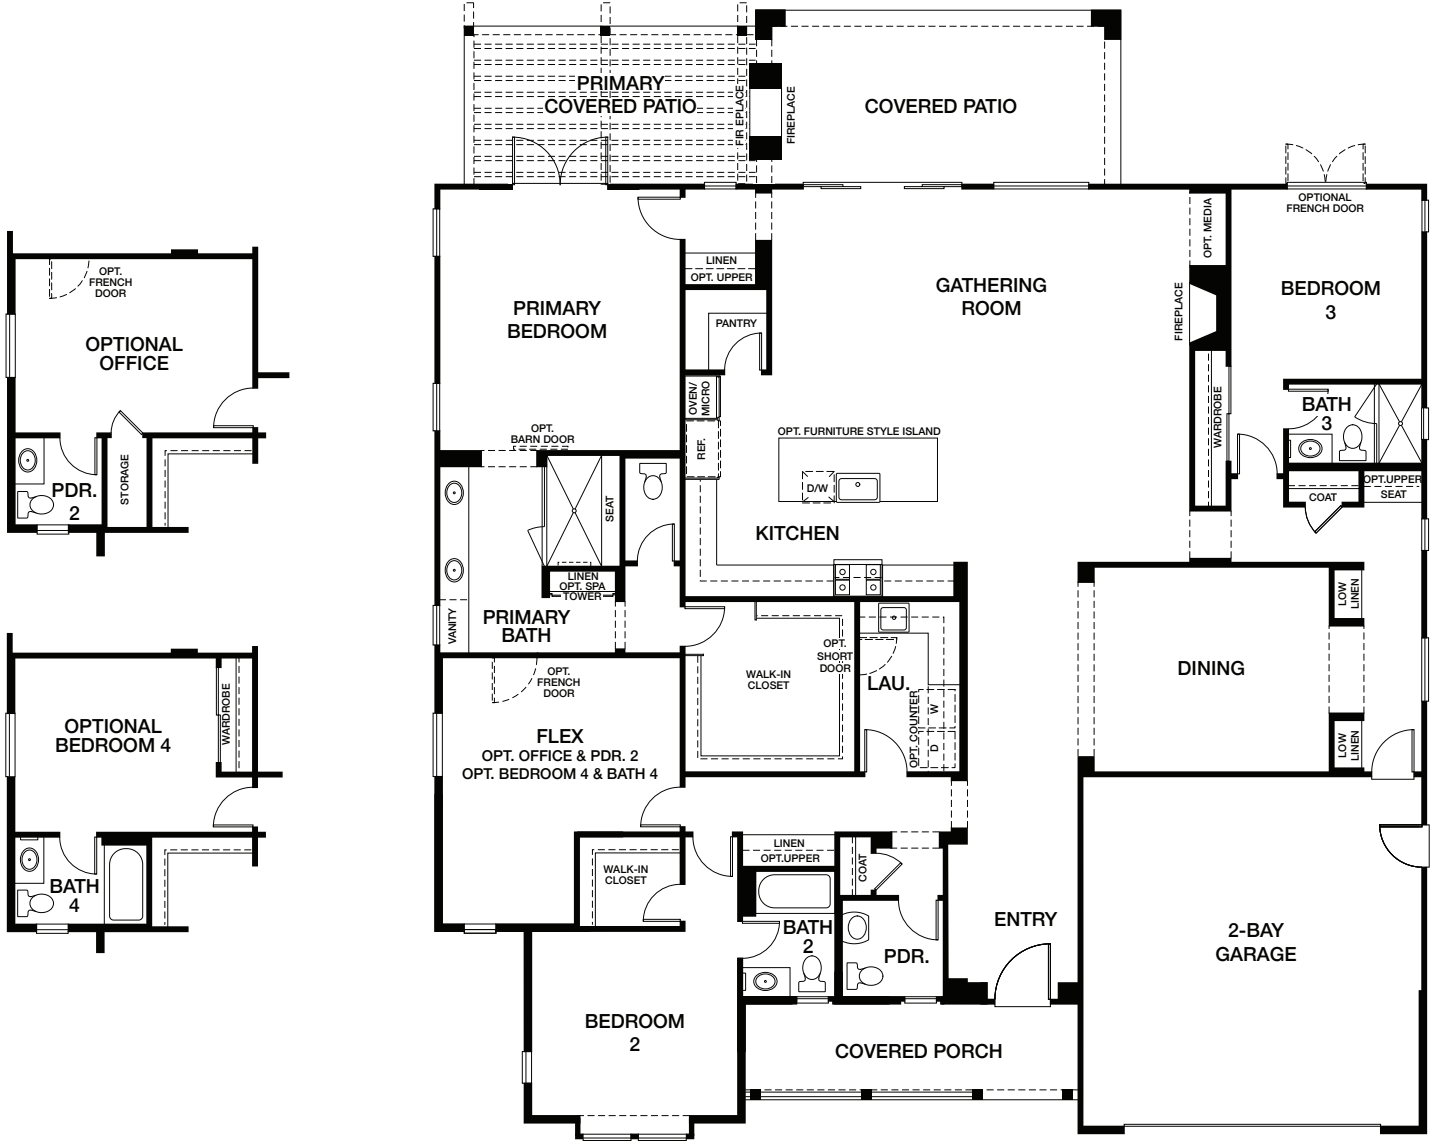

HOMESITE 11 | RESIDENCE 1RB

1250 GABLE COURT, SAN MARCOS, CA 92069
 APPROX 2,997 SQ FT | LOT SIZE 15,246 SQ FT

3 BEDROOMS
 3 BATHROOMS + 2 POWDER ROOMS

OFFICE WITH FRENCH DOOR
 & POWDER ROOM
 PRIMARY COVERED PATIO

DUAL SIDED FIREPLACE
 AT COVERED PATIO
 CORNER LOT

{PRELIMINARY}

All renderings, floor plans and maps are artist's conception and are not intended to be an accurate representation of buildings, fencing, walks, driveways or landscaping and are not necessarily to scale. Many items vary considerably from unit to unit including, but not limited to, decks, porches, storage areas, windows, doors, cabinets and floor plan layout details. Specification and appointments of the model home and/or floor plans depicted may be unique and not necessarily replicated or available in all homes and are subject to change at any time without notice. See a sales representative for details. 04.28.21