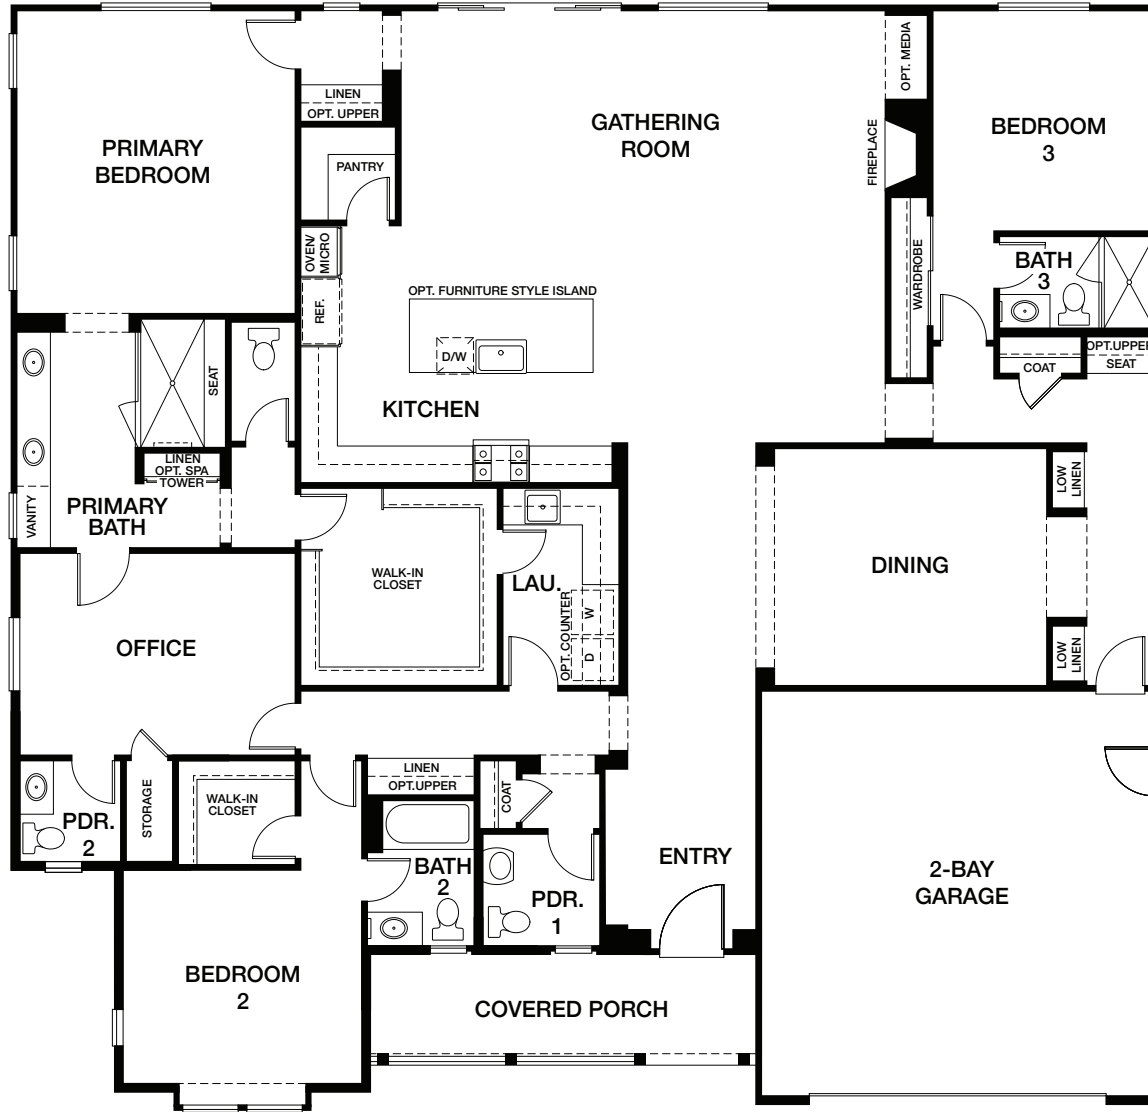

# HOMESITE 10 | RESIDENCE 1RC

1256 GABLE COURT, SAN MARCOS, CA 92069  
APPROX 3,005 SQ FT | LOT SIZE 15,246 SQ FT

3 BEDROOMS  
3 BATHROOMS + 2 POWDER ROOMS

OFFICE WITH FRENCH DOOR  
AND POWDER ROOM  
LAUNDRY DOOR  
FROM PRIMARY CLOSET

# ORCHARD KNOLLS

{PRELIMINARY}

ORCHARD KNOLLS | 1233 GABLE COURT  
SAN MARCOS, CA 92069  
760.334.5865 | ORCHARDKNOLLSSM.COM

All renderings, floor plans and maps are artist's conception and are not intended to be an accurate representation of buildings, fencing, walks, driveways or landscaping and are not necessarily to scale. Many items vary considerably from unit to unit including, but not limited to, decks, porches, storage areas, windows, doors, cabinets and floor plan layout details. Specification and appointments of the model home and/or floor plans depicted may be unique and not necessarily replicated or available in all homes and are subject to change at any time without notice. See a sales representative for details. 05.28.21