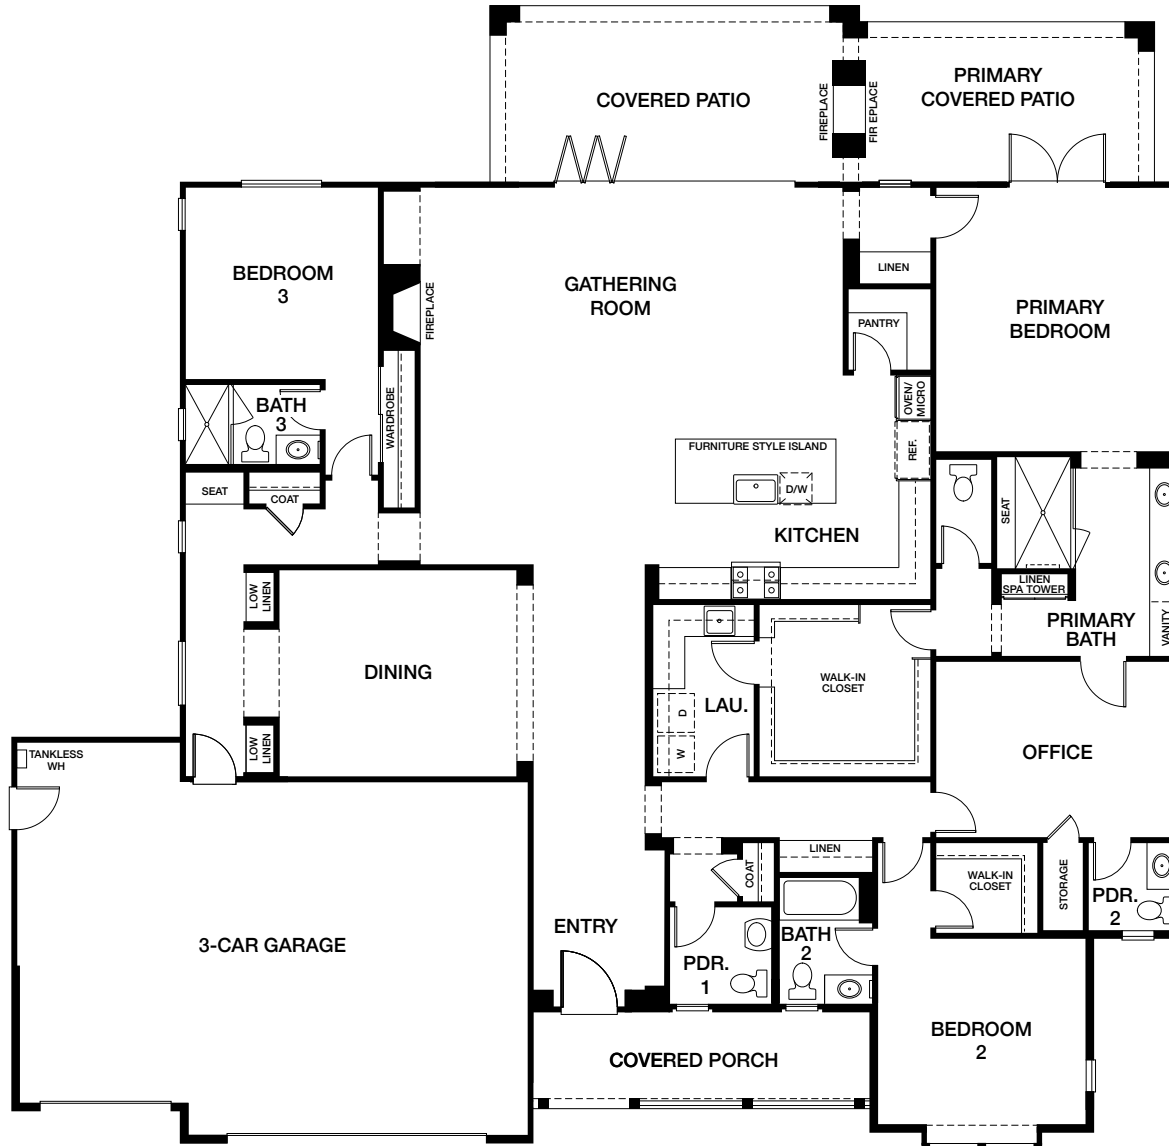

HOMESITE 1 | RESIDENCE 1C

1227 GABLE COURT, SAN MARCOS, CA 92069
APPROX 3,005 SQ FT | LOT SIZE 15,681.6 SQ FT

3 BEDROOMS
3 BATHROOMS + 2 POWDER ROOMS
3-CAR GARAGE
DESIGNATED SPACE FOR
RV/SPORT UTILITY PARKING

PRIMARY COVERED PATIO
BIFOLD DOORS AT COVERED PATIO
DUAL SIDED FIREPLACE AT
COVERED PATIO

OFFICE WITH FRENCH DOOR
& POWDER ROOM
LAUNDRY DOOR AT PRIMARY
WALK-IN CLOSET

ORCHARD KNOLLS

{PRELIMINARY}

ORCHARD KNOLLS | 1233 GABLE COURT
SAN MARCOS, CA 92069
760.334.5865 | ORCHARDKNOLLSSM.COM

All renderings, floor plans and maps are artist's conception and are not intended to be an accurate representation of buildings, fencing, walks, driveways or landscaping and are not necessarily to scale. Many items vary considerably from unit to unit including, but not limited to, decks, porches, storage areas, windows, doors, cabinets and floor plan layout details. Specification and appointments of the model home and/or floor plans depicted may be unique and not necessarily replicated or available in all homes and are subject to change at any time without notice. See a sales representative for details. 03.25.21