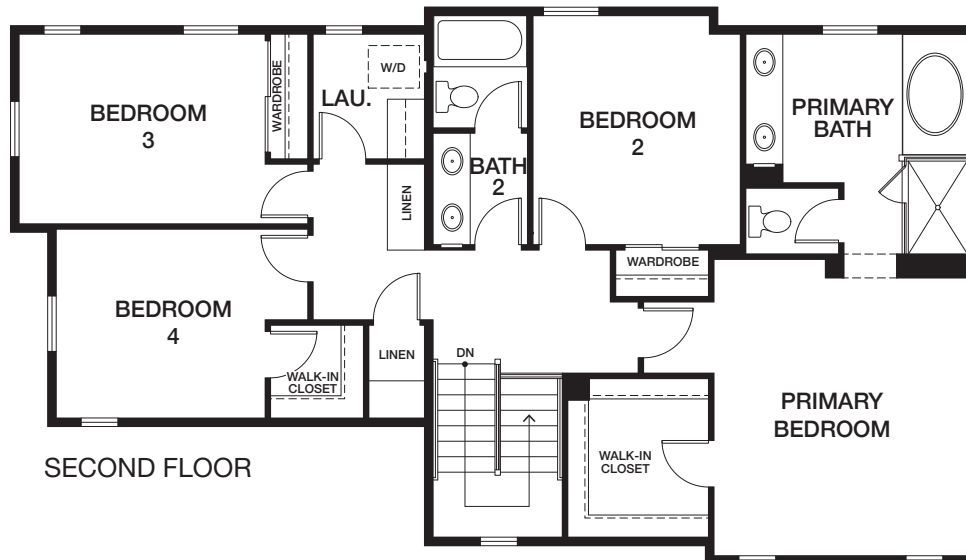

HOMESITE 9 | RESIDENCE 4AYR

1146 EAST COVE PLACE, ENCINITAS CA 92024

APPROX 2,015 SQ FT | COLOR SCHEME 2

4 BEDROOMS | 2.5 BATHS

EAST COVE
— COTTAGES —

[preliminary]

All renderings, floor plans and maps are artist's conception and are not intended to be an accurate representation of buildings, fencing, walks, driveways or landscaping and are not necessarily to scale. Many items vary considerably from unit to unit including, but not limited to, decks, porches, storage areas, windows, doors, cabinets and floor plan layout details. Specification and appointments of the model home and/or floor plans depicted may be unique and not necessarily replicated or available in all homes and are subject to change at any time without notice. See a sales representative for details. 08.11.22