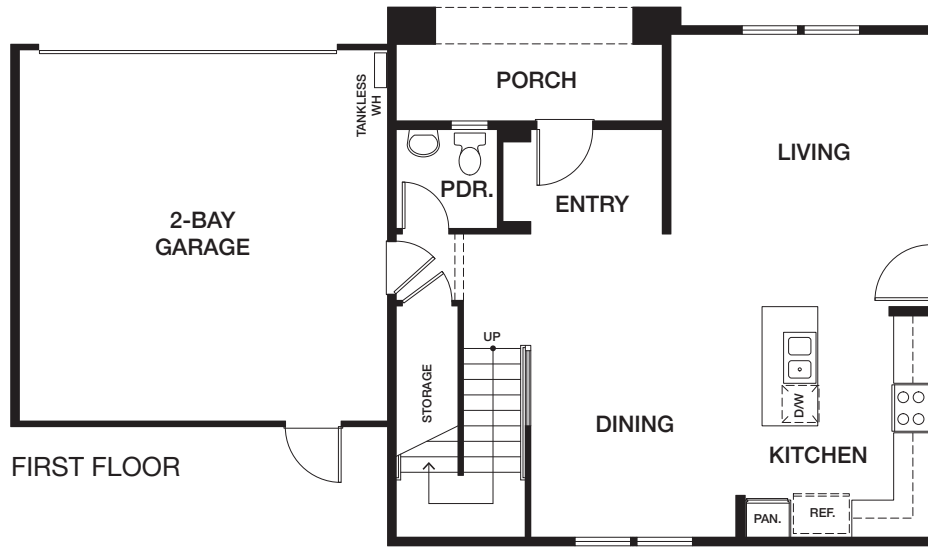

HOMESITE 9 | RESIDENCE 4AYR

1146 EAST COVE PLACE, ENCINITAS CA 92024

APPROX 2,015 SQ FT | COLOR SCHEME 2

4 BEDROOMS | 2.5 BATHS

EAST COVE
— COTTAGES —

[preliminary]

All renderings, floor plans and maps are artist's conception and are not intended to be an accurate representation of buildings, fencing, walks, driveways or landscaping and are not necessarily to scale. Many items vary considerably from unit to unit including, but not limited to, decks, porches, storage areas, windows, doors, cabinets and floor plan layout details. Specification and appointments of the model home and/or floor plans depicted may be unique and not necessarily replicated or available in all homes and are subject to change at any time without notice. See a sales representative for details. 08.11.22