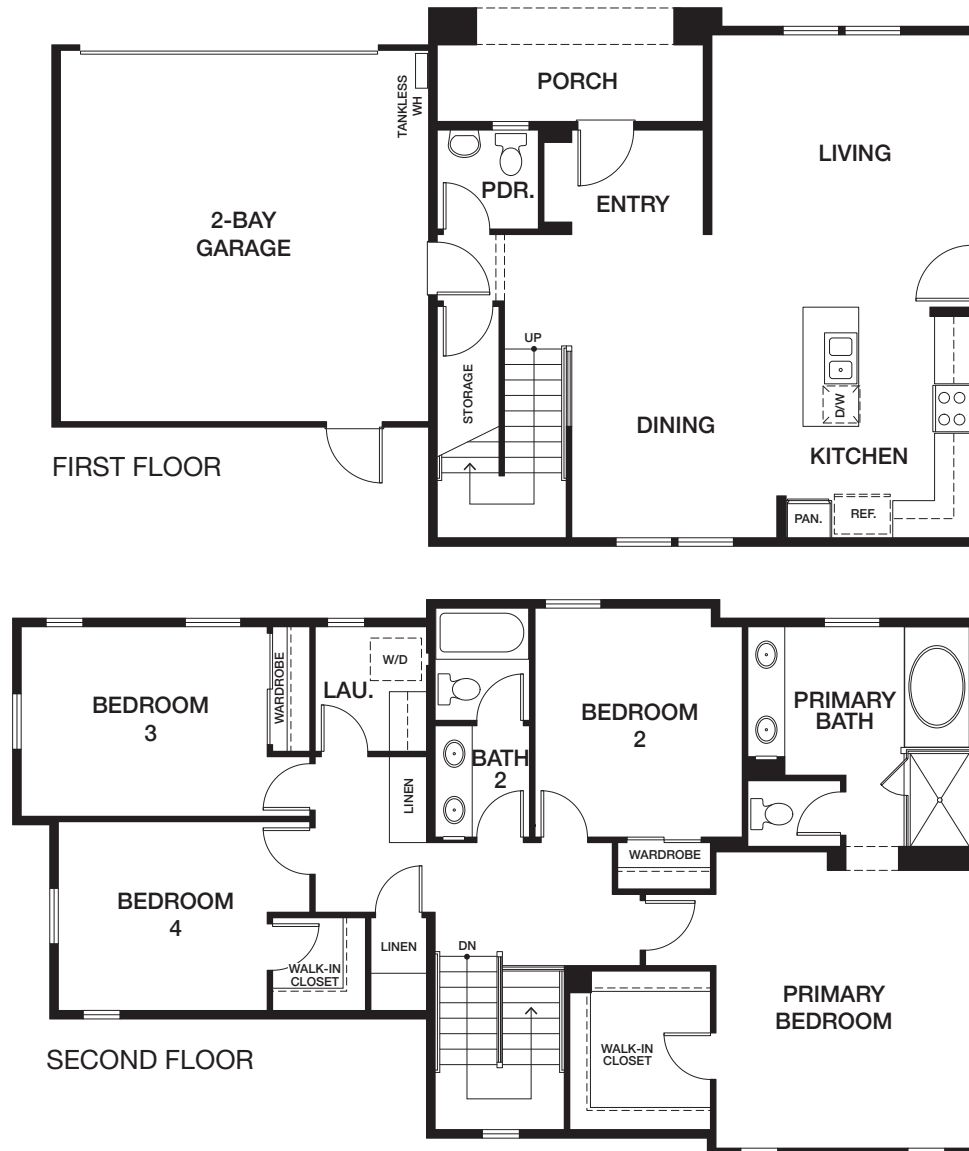

# HOMESITE 9 | RESIDENCE 4AYR

1146 EAST COVE PLACE, ENCINITAS CA 92024

APPROX 2,015 SQ FT | COLOR SCHEME 2

4 BEDROOMS | 2.5 BATHS

## EAST COVE — COTTAGES —

{PRELIMINARY}

All renderings, floor plans and maps are artist's conception and are not intended to be an accurate representation of buildings, fencing, walks, driveways or landscaping and are not necessarily to scale. Many items vary considerably from unit to unit including, but not limited to, decks, porches, storage areas, windows, doors, cabinets and floor plan layout details. Specification and appointments of the model home and/or floor plans depicted may be unique and not necessarily replicated or available in all homes and are subject to change at any time without notice. See a sales representative for details. 04.18.22