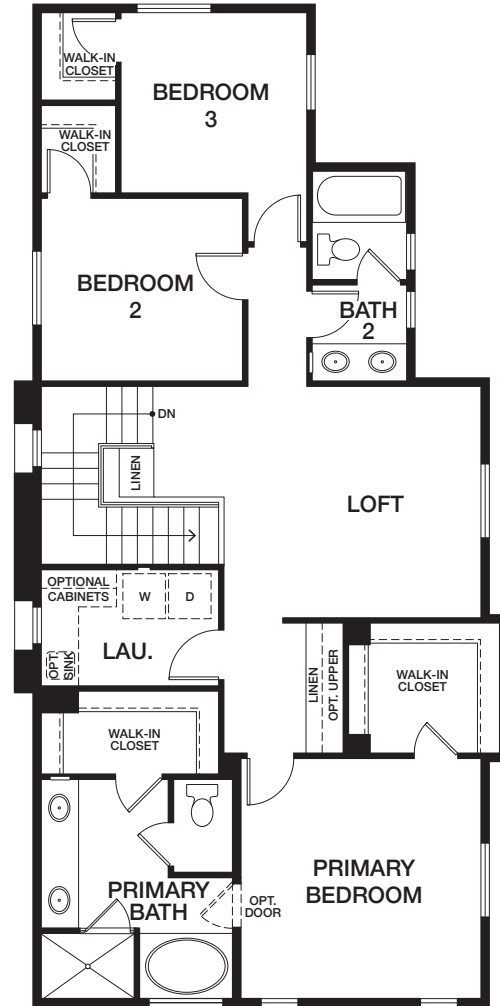

HOMESITE 8 | RESIDENCE 3BZ

1150 EAST COVE PLACE, ENCINITAS CA 92024

APPROX 1,964 SQ FT

3 BEDROOMS + FLEX + LOFT | 2.5 BATHS

EAST COVE — COTTAGES —

FIRST FLOOR

SECOND FLOOR

[preliminary]

All renderings, floor plans and maps are artist's conception and are not intended to be an accurate representation of buildings, fencing, walks, driveways or landscaping and are not necessarily to scale. Many items vary considerably from unit to unit including, but not limited to, decks, porches, storage areas, windows, doors, cabinets and floor plan layout details. Specification and appointments of the model home and/or floor plans depicted may be unique and not necessarily replicated or available in all homes and are subject to change at any time without notice. See a sales representative for details. 08.11.22