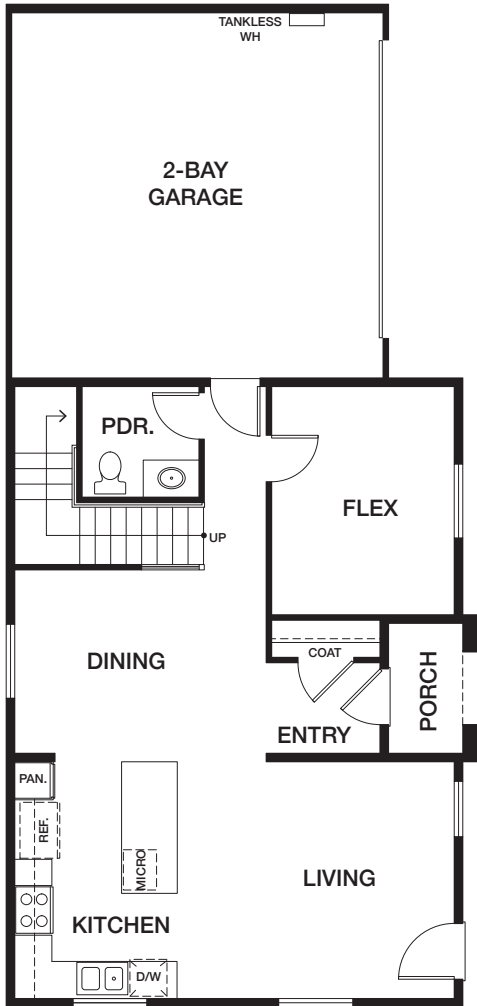

HOMESITE 8 | RESIDENCE 3BZ

1150 EAST COVE PLACE, ENCINITAS CA 92024

APPROX 1,964 SQ FT

3 BEDROOMS + FLEX + LOFT | 2.5 BATHS

EAST COVE — COTTAGES —

FIRST FLOOR

SECOND FLOOR

[preliminary]

All renderings, floor plans and maps are artist's conception and are not intended to be an accurate representation of buildings, fencing, walks, driveways or landscaping and are not necessarily to scale. Many items vary considerably from unit to unit including, but not limited to, decks, porches, storage areas, windows, doors, cabinets and floor plan layout details. Specification and appointments of the model home and/or floor plans depicted may be unique and not necessarily replicated or available in all homes and are subject to change at any time without notice. See a sales representative for details. 08.11.22