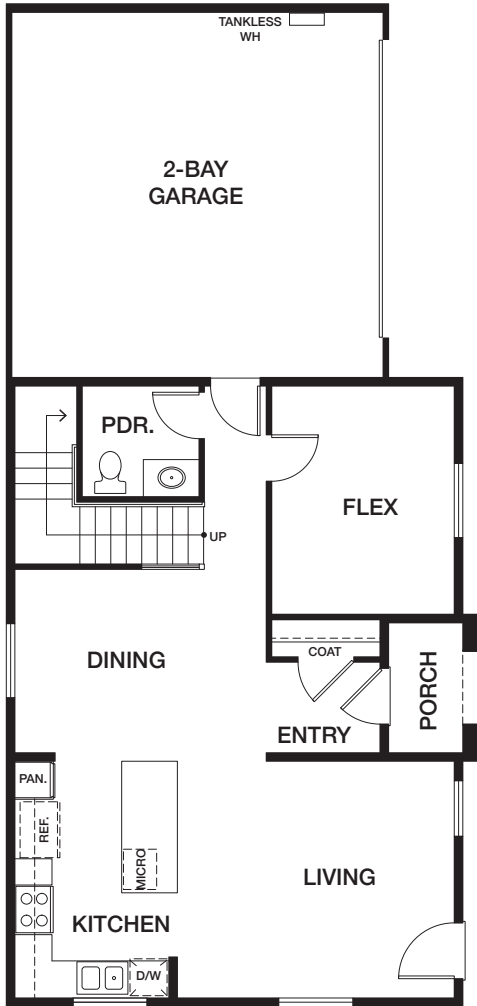

HOMESITE 8 | RESIDENCE 3BZ

1150 EAST COVE PLACE, ENCINITAS CA 92024

APPROX 1,964 SQ FT

3 BEDROOMS + FLEX + LOFT | 2.5 BATHS

EAST COVE — COTTAGES —

FIRST FLOOR

SECOND FLOOR

{PRELIMINARY}

All renderings, floor plans and maps are artist's conception and are not intended to be an accurate representation of buildings, fencing, walks, driveways or landscaping and are not necessarily to scale. Many items vary considerably from unit to unit including, but not limited to, decks, porches, storage areas, windows, doors, cabinets and floor plan layout details. Specification and appointments of the model home and/or floor plans depicted may be unique and not necessarily replicated or available in all homes and are subject to change at any time without notice. See a sales representative for details. 04.18.22