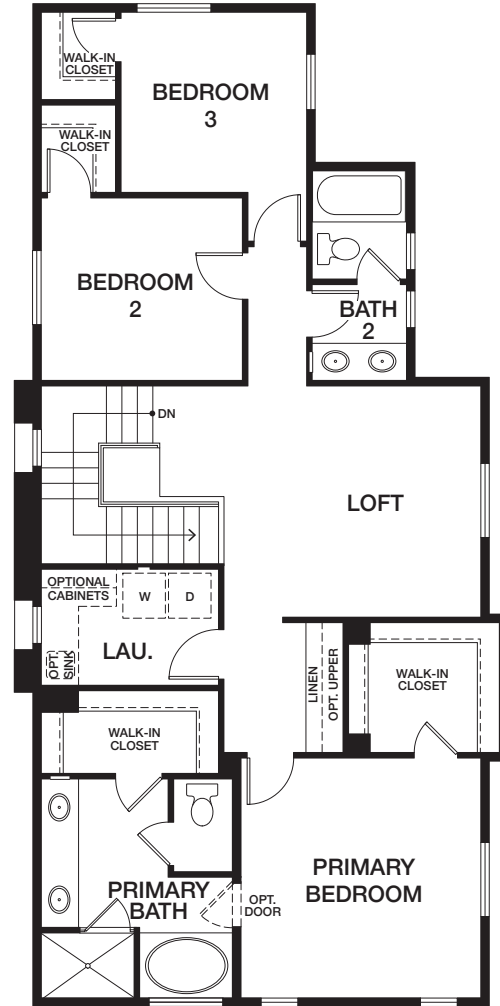

HOMESITE 8 | RESIDENCE 3BZ

1150 EAST COVE PLACE, ENCINITAS CA 92024

APPROX 1,964 SQ FT

3 BEDROOMS + FLEX + LOFT | 2.5 BATHS

EAST COVE — COTTAGES —

FIRST FLOOR

SECOND FLOOR

{PRELIMINARY}

All renderings, floor plans and maps are artist's conception and are not intended to be an accurate representation of buildings, fencing, walks, driveways or landscaping and are not necessarily to scale. Many items vary considerably from unit to unit including, but not limited to, decks, porches, storage areas, windows, doors, cabinets and floor plan layout details. Specification and appointments of the model home and/or floor plans depicted may be unique and not necessarily replicated or available in all homes and are subject to change at any time without notice. See a sales representative for details. 04.18.22