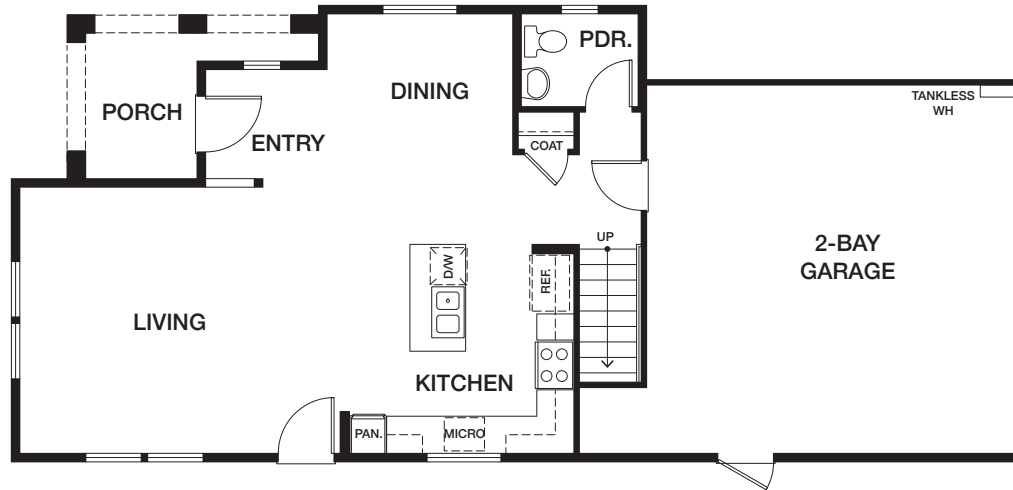

# HOMESITE 7 | RESIDENCE 2Y

1152 EAST COVE PLACE, ENCINITAS CA 92024

APPROX 1,738 SQ FT | COLOR SCHEME 5

3 BEDROOMS | 2.5 BATHS

# EAST COVE — COTTAGES —

FIRST FLOOR

SECOND FLOOR

[preliminary]

All renderings, floor plans and maps are artist's conception and are not intended to be an accurate representation of buildings, fencing, walks, driveways or landscaping and are not necessarily to scale. Many items vary considerably from unit to unit including, but not limited to, decks, porches, storage areas, windows, doors, cabinets and floor plan layout details. Specification and appointments of the model home and/or floor plans depicted may be unique and not necessarily replicated or available in all homes and are subject to change at any time without notice. See a sales representative for details. 08.11.22