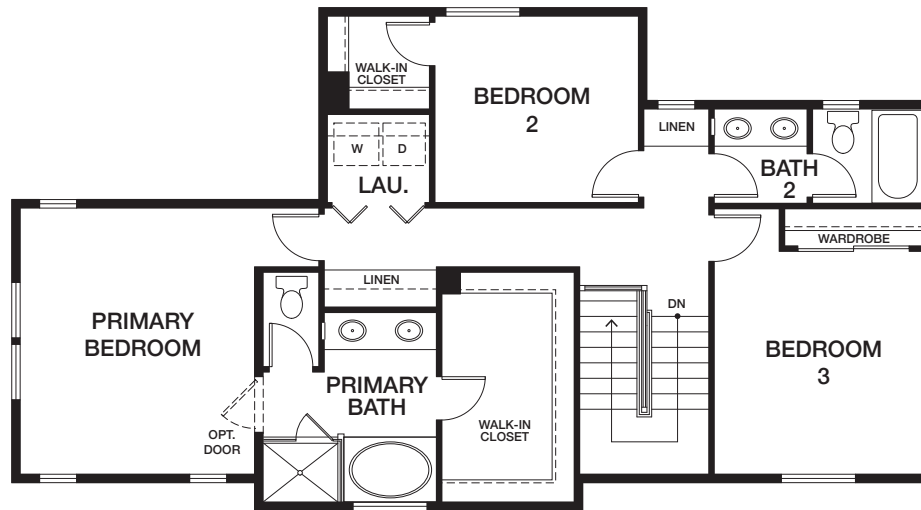

# HOMESITE 7 | RESIDENCE 2Y

1152 EAST COVE PLACE, ENCINITAS CA 92024

APPROX 1,738 SQ FT | COLOR SCHEME 5

3 BEDROOMS | 2.5 BATHS

# EAST COVE — COTTAGES —

FIRST FLOOR

SECOND FLOOR

[preliminary]

All renderings, floor plans and maps are artist's conception and are not intended to be an accurate representation of buildings, fencing, walks, driveways or landscaping and are not necessarily to scale. Many items vary considerably from unit to unit including, but not limited to, decks, porches, storage areas, windows, doors, cabinets and floor plan layout details. Specification and appointments of the model home and/or floor plans depicted may be unique and not necessarily replicated or available in all homes and are subject to change at any time without notice. See a sales representative for details. 08.11.22