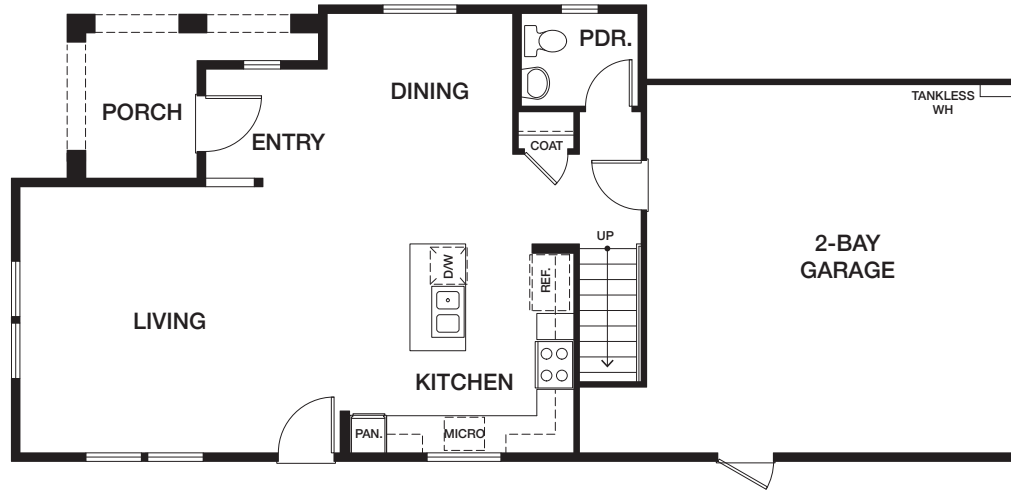

# HOMESITE 7 | RESIDENCE 2Y

1152 EAST COVE PLACE, ENCINITAS CA 92024

APPROX 1,738 SQ FT | COLOR SCHEME 5

3 BEDROOMS | 2.5 BATHS

# EAST COVE — COTTAGES —

FIRST FLOOR

SECOND FLOOR

{PRELIMINARY}

All renderings, floor plans and maps are artist's conception and are not intended to be an accurate representation of buildings, fencing, walks, driveways or landscaping and are not necessarily to scale. Many items vary considerably from unit to unit including, but not limited to, decks, porches, storage areas, windows, doors, cabinets and floor plan layout details. Specification and appointments of the model home and/or floor plans depicted may be unique and not necessarily replicated or available in all homes and are subject to change at any time without notice. See a sales representative for details. 04.18.22