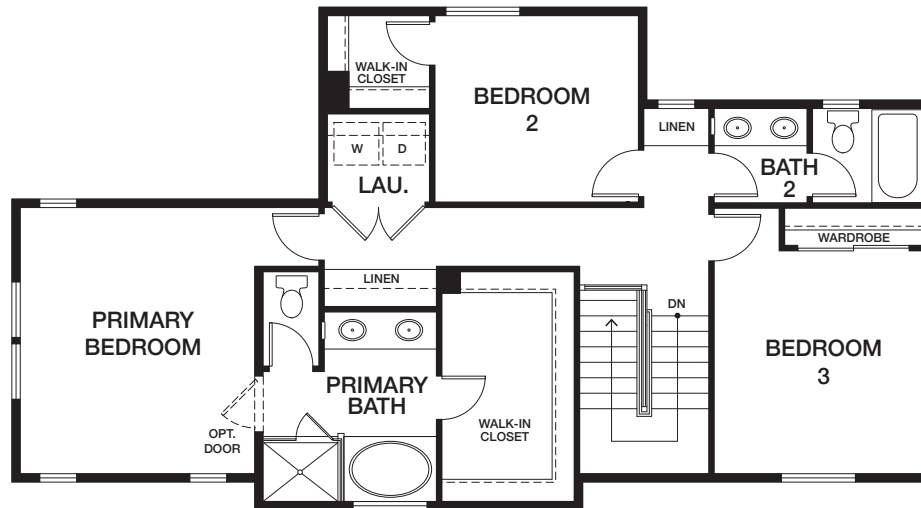

# HOMESITE 7 | RESIDENCE 2Y

1152 EAST COVE PLACE, ENCINITAS CA 92024

APPROX 1,738 SQ FT | COLOR SCHEME 5

3 BEDROOMS | 2.5 BATHS

# EAST COVE — COTTAGES —

FIRST FLOOR

SECOND FLOOR

{PRELIMINARY}

All renderings, floor plans and maps are artist's conception and are not intended to be an accurate representation of buildings, fencing, walks, driveways or landscaping and are not necessarily to scale. Many items vary considerably from unit to unit including, but not limited to, decks, porches, storage areas, windows, doors, cabinets and floor plan layout details. Specification and appointments of the model home and/or floor plans depicted may be unique and not necessarily replicated or available in all homes and are subject to change at any time without notice. See a sales representative for details. 04.18.22