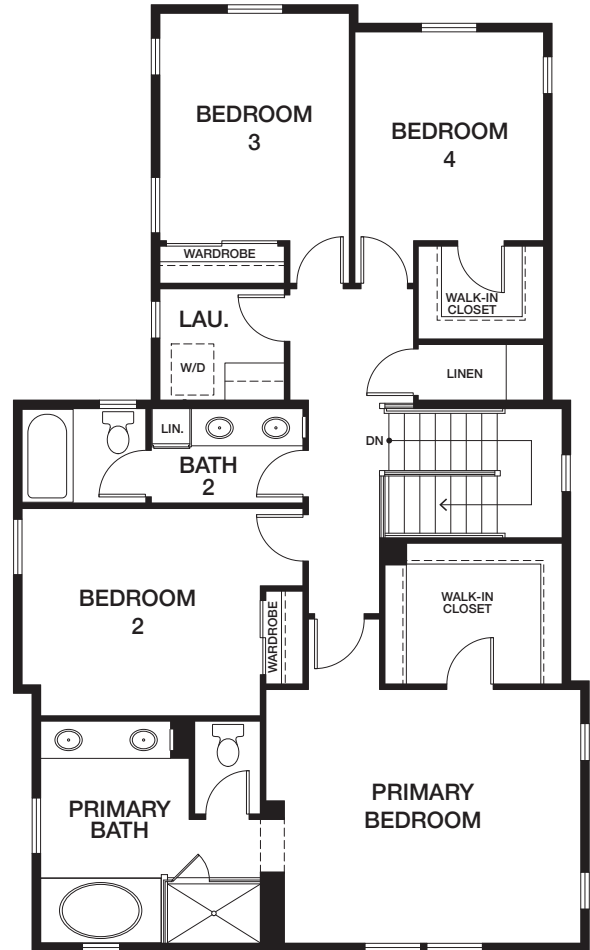

HOMESITE 6 | RESIDENCE 4DX

1156 EAST COVE PLACE, ENCINITAS CA 92024

APPROX 2,044 SQ FT | COLOR SCHEME 1

4 BEDROOMS | 2.5 BATHS

EAST COVE — COTTAGES —

FIRST FLOOR

SECOND FLOOR

[preliminary]

All renderings, floor plans and maps are artist's conception and are not intended to be an accurate representation of buildings, fencing, walks, driveways or landscaping and are not necessarily to scale. Many items vary considerably from unit to unit including, but not limited to, decks, porches, storage areas, windows, doors, cabinets and floor plan layout details. Specification and appointments of the model home and/or floor plans depicted may be unique and not necessarily replicated or available in all homes and are subject to change at any time without notice. See a sales representative for details. 08.11.22