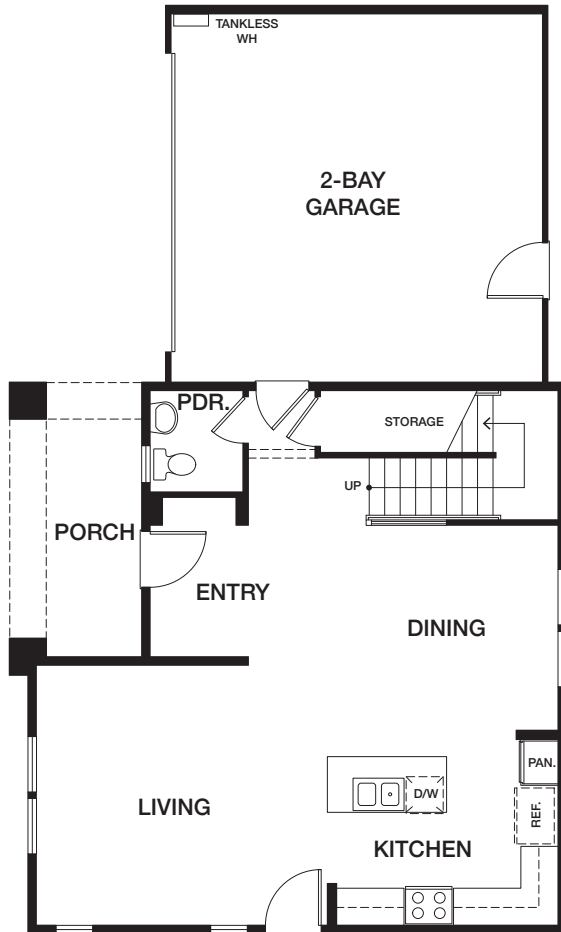

HOMESITE 6 | RESIDENCE 4DX

1156 EAST COVE PLACE, ENCINITAS CA 92024

APPROX 2,044 SQ FT | COLOR SCHEME 1

4 BEDROOMS | 2.5 BATHS

EAST COVE — COTTAGES —

FIRST FLOOR

SECOND FLOOR

[preliminary]

All renderings, floor plans and maps are artist's conception and are not intended to be an accurate representation of buildings, fencing, walks, driveways or landscaping and are not necessarily to scale. Many items vary considerably from unit to unit including, but not limited to, decks, porches, storage areas, windows, doors, cabinets and floor plan layout details. Specification and appointments of the model home and/or floor plans depicted may be unique and not necessarily replicated or available in all homes and are subject to change at any time without notice. See a sales representative for details. 08.11.22