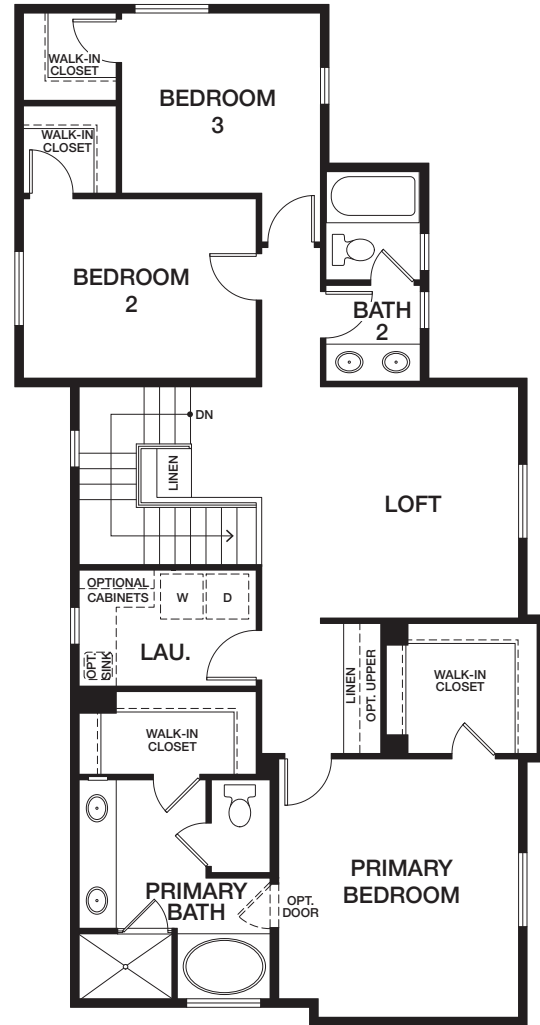

# HOMESITE 5 | RESIDENCE 3AZ

1200 EAST COVE PLACE, ENCINITAS CA 92024

APPROX 2,021 SQ FT | COLOR SCHEME 2

4 BEDROOMS + LOFT | 3 BATHS

# EAST COVE — COTTAGES —

FIRST FLOOR

SECOND FLOOR

[preliminary]

All renderings, floor plans and maps are artist's conception and are not intended to be an accurate representation of buildings, fencing, walks, driveways or landscaping and are not necessarily to scale. Many items vary considerably from unit to unit including, but not limited to, decks, porches, storage areas, windows, doors, cabinets and floor plan layout details. Specification and appointments of the model home and/or floor plans depicted may be unique and not necessarily replicated or available in all homes and are subject to change at any time without notice. See a sales representative for details. 08.11.22

**Warmington**  
RESIDENTIAL