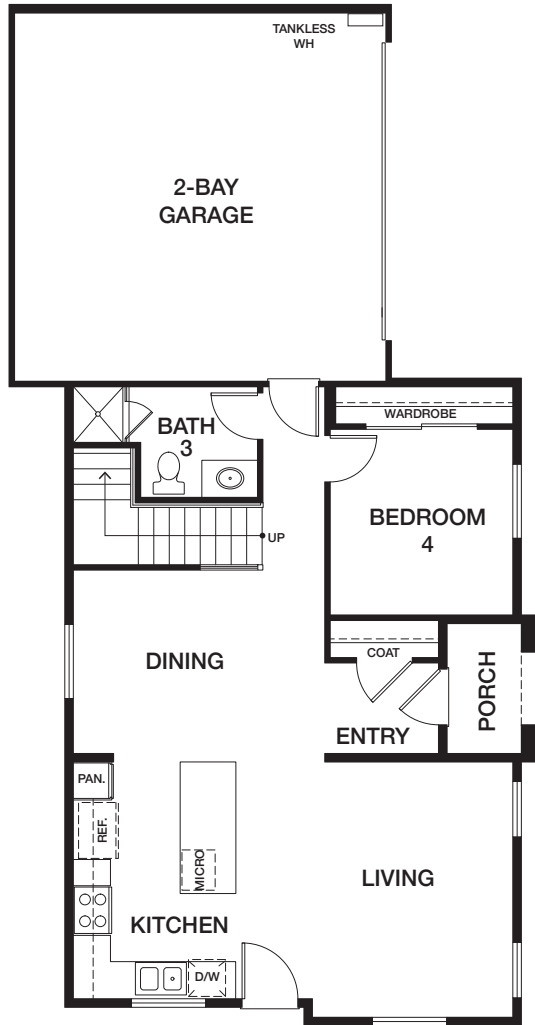

# HOMESITE 5 | RESIDENCE 3AZ

1200 EAST COVE PLACE, ENCINITAS CA 92024

APPROX 2,021 SQ FT | COLOR SCHEME 2

4 BEDROOMS + LOFT | 3 BATHS

# EAST COVE — COTTAGES —

FIRST FLOOR

SECOND FLOOR

[preliminary]

All renderings, floor plans and maps are artist's conception and are not intended to be an accurate representation of buildings, fencing, walks, driveways or landscaping and are not necessarily to scale. Many items vary considerably from unit to unit including, but not limited to, decks, porches, storage areas, windows, doors, cabinets and floor plan layout details. Specification and appointments of the model home and/or floor plans depicted may be unique and not necessarily replicated or available in all homes and are subject to change at any time without notice. See a sales representative for details. 08.11.22