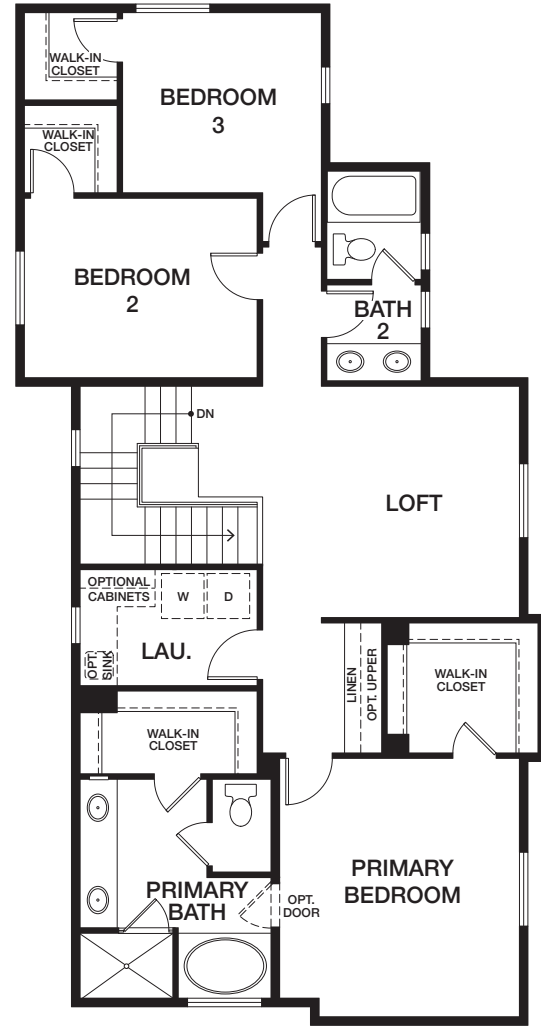

HOMESITE 5 | RESIDENCE 3AZ

1200 EAST COVE PLACE, ENCINITAS CA 92024

APPROX 2,021 SQ FT | COLOR SCHEME 2

4 BEDROOMS + LOFT | 3 BATHS

EAST COVE — COTTAGES —

FIRST FLOOR

SECOND FLOOR

{PRELIMINARY}

All renderings, floor plans and maps are artist's conception and are not intended to be an accurate representation of buildings, fencing, walks, driveways or landscaping and are not necessarily to scale. Many items vary considerably from unit to unit including, but not limited to, decks, porches, storage areas, windows, doors, cabinets and floor plan layout details. Specification and appointments of the model home and/or floor plans depicted may be unique and not necessarily replicated or available in all homes and are subject to change at any time without notice. See a sales representative for details. 04.18.22