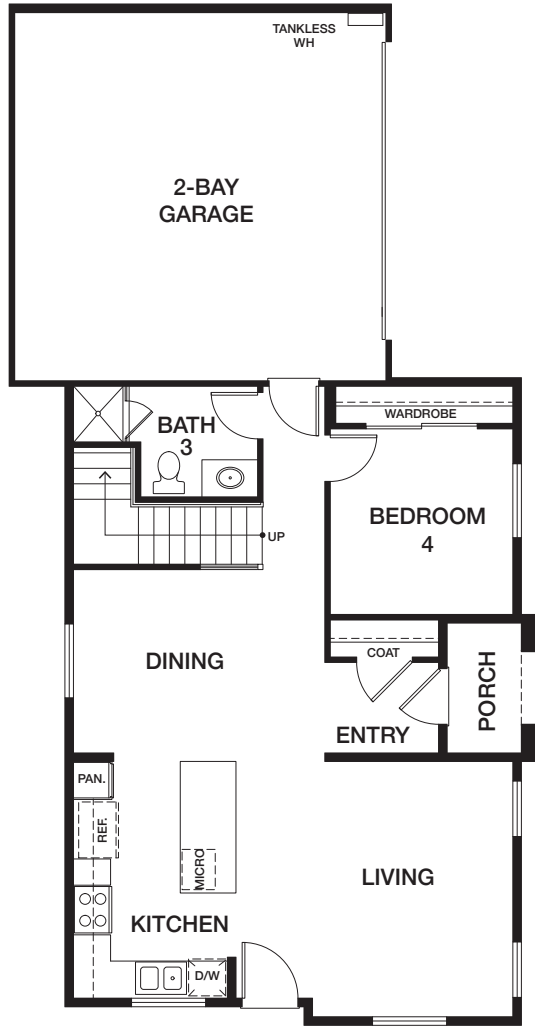

HOMESITE 5 | RESIDENCE 3AZ

1200 EAST COVE PLACE, ENCINITAS CA 92024

APPROX 2,021 SQ FT | COLOR SCHEME 2

4 BEDROOMS + LOFT | 3 BATHS

EAST COVE — COTTAGES —

FIRST FLOOR

SECOND FLOOR

{PRELIMINARY}

All renderings, floor plans and maps are artist's conception and are not intended to be an accurate representation of buildings, fencing, walks, driveways or landscaping and are not necessarily to scale. Many items vary considerably from unit to unit including, but not limited to, decks, porches, storage areas, windows, doors, cabinets and floor plan layout details. Specification and appointments of the model home and/or floor plans depicted may be unique and not necessarily replicated or available in all homes and are subject to change at any time without notice. See a sales representative for details. 04.18.22