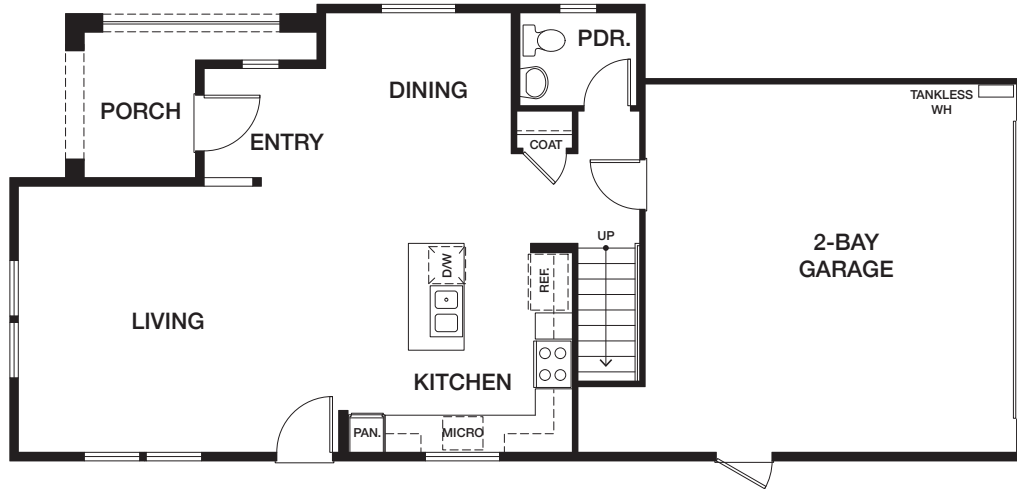

HOMESITE 4 | RESIDENCE 2Z

1204 EAST COVE PLACE, ENCINITAS CA 92024

APPROX 1,721 SQ FT | COLOR SCHEME 7

3 BEDROOMS | 2.5 BATHS

EAST COVE — COTTAGES —

FIRST FLOOR

SECOND FLOOR

[preliminary]

All renderings, floor plans and maps are artist's conception and are not intended to be an accurate representation of buildings, fencing, walks, driveways or landscaping and are not necessarily to scale. Many items vary considerably from unit to unit including, but not limited to, decks, porches, storage areas, windows, doors, cabinets and floor plan layout details. Specification and appointments of the model home and/or floor plans depicted may be unique and not necessarily replicated or available in all homes and are subject to change at any time without notice. See a sales representative for details. 08.11.22