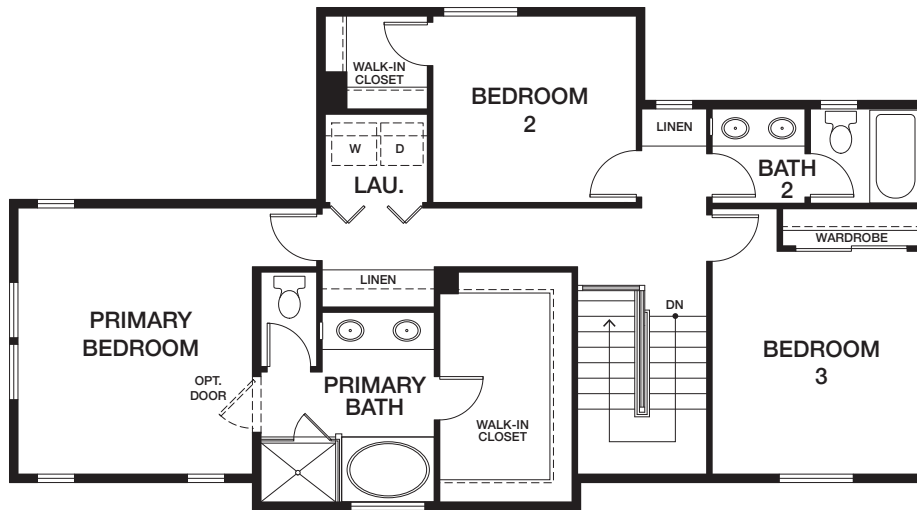

HOMESITE 4 | RESIDENCE 2Z

1204 EAST COVE PLACE, ENCINITAS CA 92024

APPROX 1,721 SQ FT | COLOR SCHEME 7

3 BEDROOMS | 2.5 BATHS

EAST COVE — COTTAGES —

FIRST FLOOR

SECOND FLOOR

[preliminary]

All renderings, floor plans and maps are artist's conception and are not intended to be an accurate representation of buildings, fencing, walks, driveways or landscaping and are not necessarily to scale. Many items vary considerably from unit to unit including, but not limited to, decks, porches, storage areas, windows, doors, cabinets and floor plan layout details. Specification and appointments of the model home and/or floor plans depicted may be unique and not necessarily replicated or available in all homes and are subject to change at any time without notice. See a sales representative for details. 08.11.22