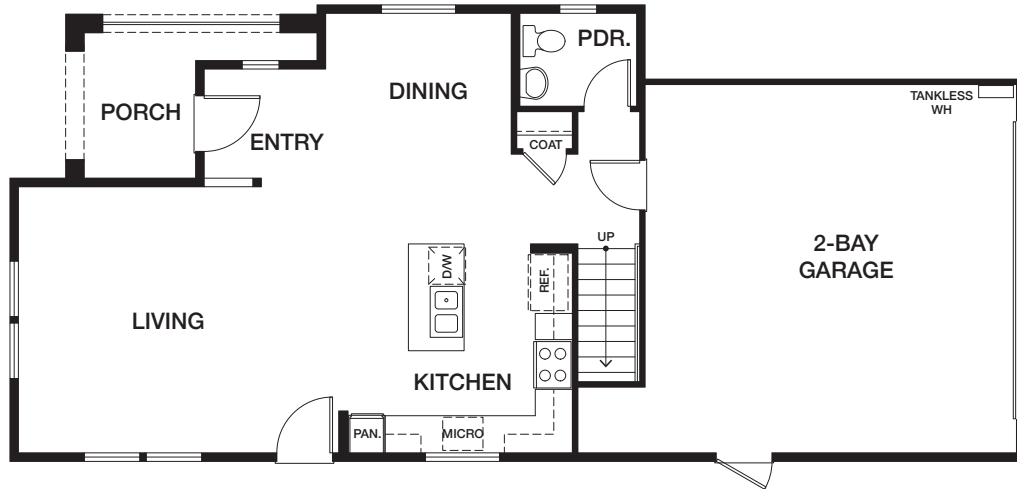

HOMESITE 4 | RESIDENCE 2Z

1204 EAST COVE PLACE, ENCINITAS CA 92024

APPROX 1,721 SQ FT | COLOR SCHEME 7

3 BEDROOMS | 2.5 BATHS

EAST COVE — COTTAGES —

FIRST FLOOR

SECOND FLOOR

{PRELIMINARY}

All renderings, floor plans and maps are artist's conception and are not intended to be an accurate representation of buildings, fencing, walks, driveways or landscaping and are not necessarily to scale. Many items vary considerably from unit to unit including, but not limited to, decks, porches, storage areas, windows, doors, cabinets and floor plan layout details. Specification and appointments of the model home and/or floor plans depicted may be unique and not necessarily replicated or available in all homes and are subject to change at any time without notice. See a sales representative for details. 04.18.22