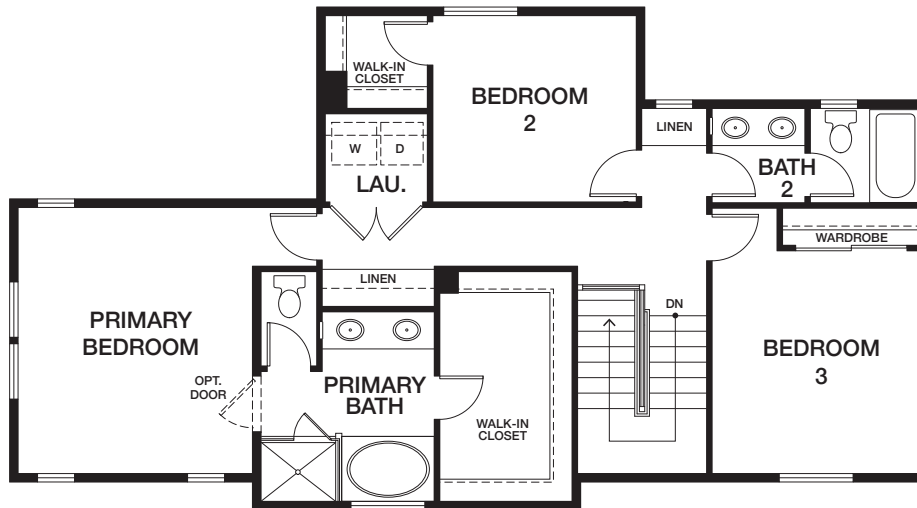

HOMESITE 4 | RESIDENCE 2Z

1204 EAST COVE PLACE, ENCINITAS CA 92024

APPROX 1,721 SQ FT | COLOR SCHEME 7

3 BEDROOMS | 2.5 BATHS

EAST COVE — COTTAGES —

FIRST FLOOR

SECOND FLOOR

{PRELIMINARY}

All renderings, floor plans and maps are artist's conception and are not intended to be an accurate representation of buildings, fencing, walks, driveways or landscaping and are not necessarily to scale. Many items vary considerably from unit to unit including, but not limited to, decks, porches, storage areas, windows, doors, cabinets and floor plan layout details. Specification and appointments of the model home and/or floor plans depicted may be unique and not necessarily replicated or available in all homes and are subject to change at any time without notice. See a sales representative for details. 04.18.22