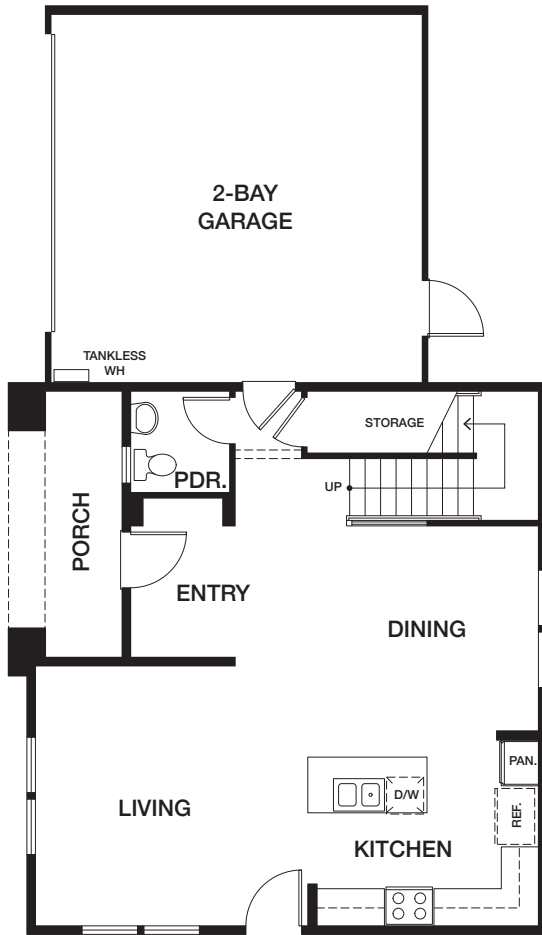

HOMESITE 3 | RESIDENCE 4AY

1208 EAST COVE PLACE, ENCINITAS, CA 92024

APPROX 2,015 SQ FT | COLOR SCHEME 3

4 BEDROOMS | 2.5 BATHS

EAST COVE — COTTAGES —

FIRST FLOOR

SECOND FLOOR

[preliminary]

All renderings, floor plans and maps are artist's conception and are not intended to be an accurate representation of buildings, fencing, walks, driveways or landscaping and are not necessarily to scale. Many items vary considerably from unit to unit including, but not limited to, decks, porches, storage areas, windows, doors, cabinets and floor plan layout details. Specification and appointments of the model home and/or floor plans depicted may be unique and not necessarily replicated or available in all homes and are subject to change at any time without notice. See a sales representative for details. 08.11.22