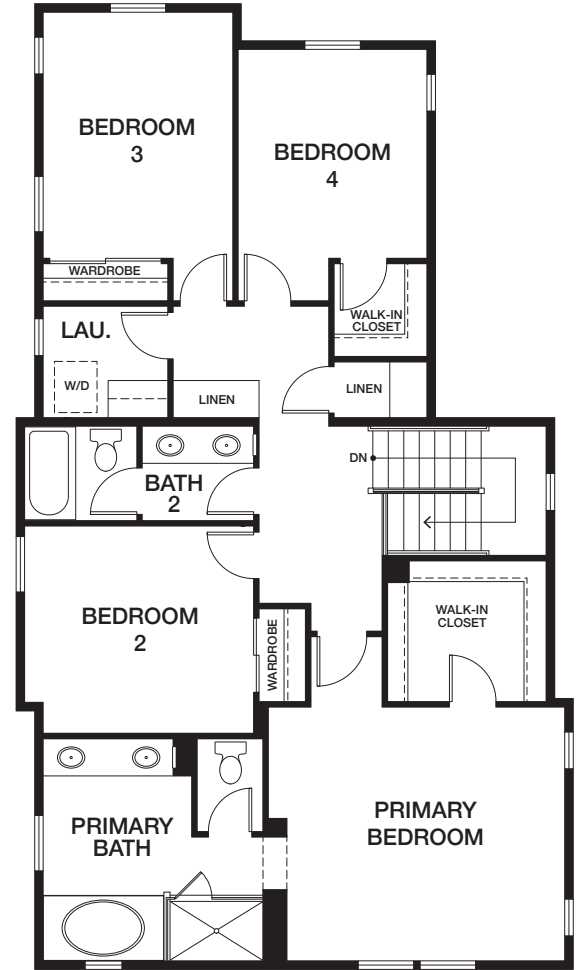

HOMESITE 3 | RESIDENCE 4AY

1208 EAST COVE PLACE, ENCINITAS, CA 92024

APPROX 2,015 SQ FT | COLOR SCHEME 3

4 BEDROOMS | 2.5 BATHS

EAST COVE — COTTAGES —

FIRST FLOOR

SECOND FLOOR

[preliminary]

All renderings, floor plans and maps are artist's conception and are not intended to be an accurate representation of buildings, fencing, walks, driveways or landscaping and are not necessarily to scale. Many items vary considerably from unit to unit including, but not limited to, decks, porches, storage areas, windows, doors, cabinets and floor plan layout details. Specification and appointments of the model home and/or floor plans depicted may be unique and not necessarily replicated or available in all homes and are subject to change at any time without notice. See a sales representative for details. 08.11.22