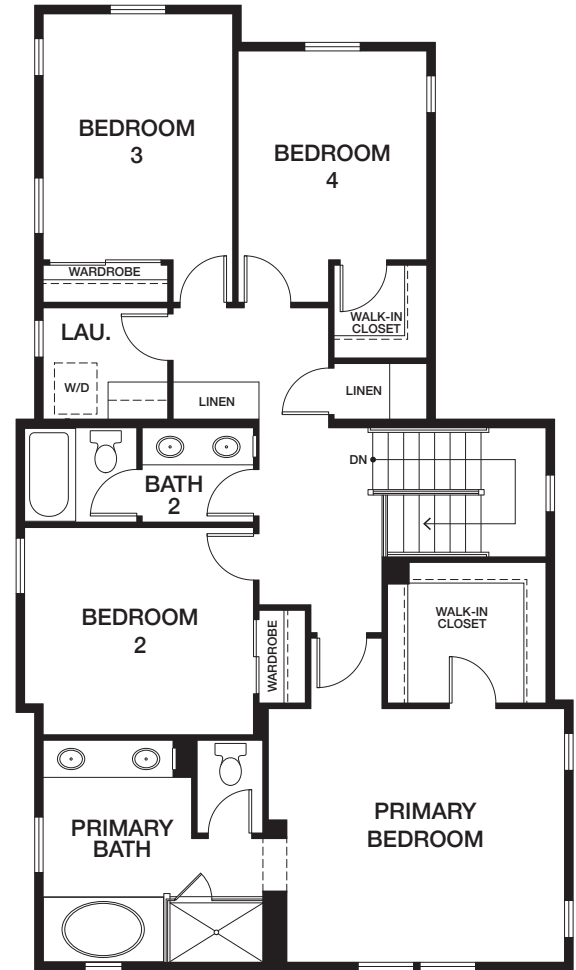

HOMESITE 3 | RESIDENCE 4AY

1208 EAST COVE PLACE, ENCINITAS, CA 92024

APPROX 2,015 SQ FT | COLOR SCHEME 3

4 BEDROOMS | 2.5 BATHS

EAST COVE — COTTAGES —

FIRST FLOOR

SECOND FLOOR

{PRELIMINARY}

All renderings, floor plans and maps are artist's conception and are not intended to be an accurate representation of buildings, fencing, walks, driveways or landscaping and are not necessarily to scale. Many items vary considerably from unit to unit including, but not limited to, decks, porches, storage areas, windows, doors, cabinets and floor plan layout details. Specification and appointments of the model home and/or floor plans depicted may be unique and not necessarily replicated or available in all homes and are subject to change at any time without notice. See a sales representative for details. 04.18.22