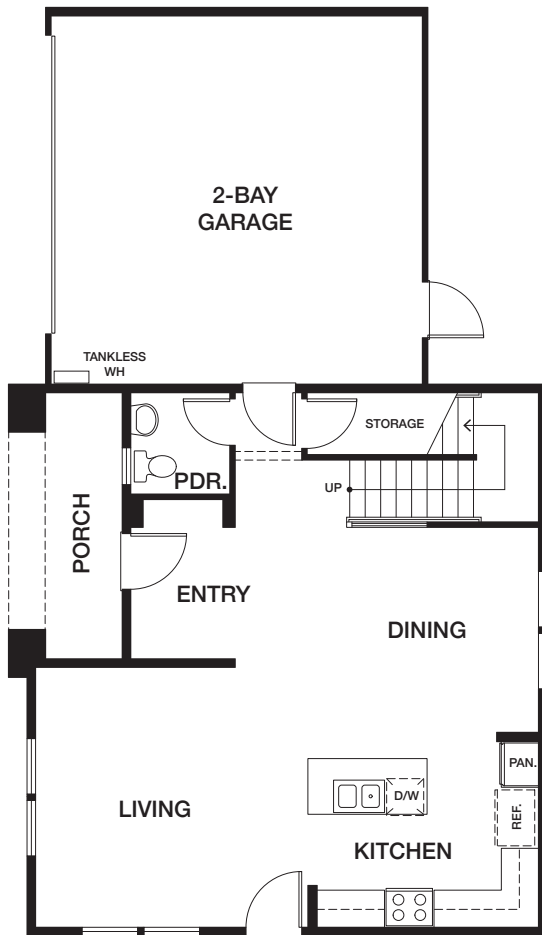

HOMESITE 3 | RESIDENCE 4AY

1208 EAST COVE PLACE, ENCINITAS, CA 92024

APPROX 2,015 SQ FT | COLOR SCHEME 3

4 BEDROOMS | 2.5 BATHS

EAST COVE — COTTAGES —

FIRST FLOOR

SECOND FLOOR

{PRELIMINARY}

All renderings, floor plans and maps are artist's conception and are not intended to be an accurate representation of buildings, fencing, walks, driveways or landscaping and are not necessarily to scale. Many items vary considerably from unit to unit including, but not limited to, decks, porches, storage areas, windows, doors, cabinets and floor plan layout details. Specification and appointments of the model home and/or floor plans depicted may be unique and not necessarily replicated or available in all homes and are subject to change at any time without notice. See a sales representative for details. 04.18.22