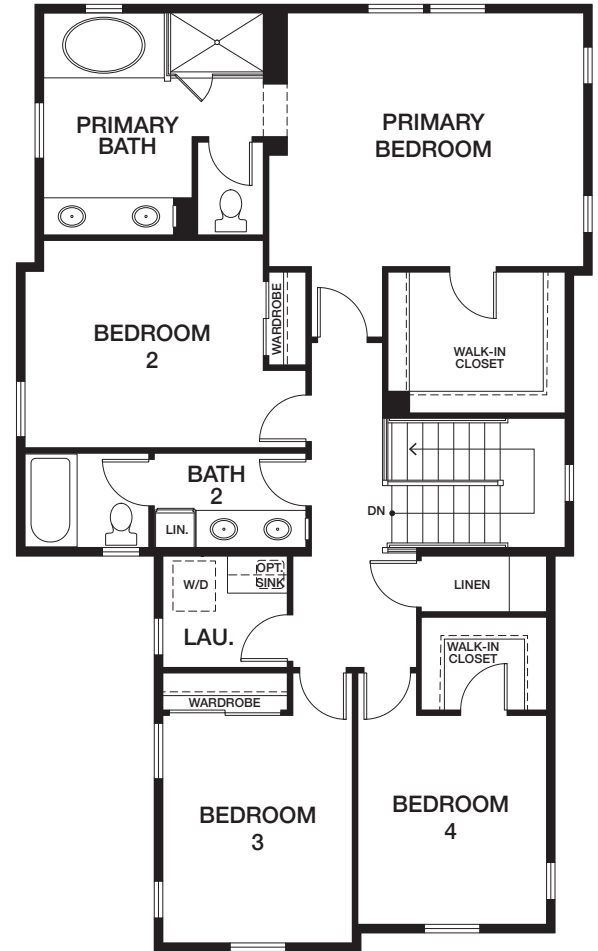

HOMESITE 2C | RESIDENCE 4CX

1220 EAST COVE PLACE, ENCINITAS CA 92024

APPROX 2,054 SQ FT | COLOR SCHEME 5

4 BEDROOMS | 2.5 BATHS

EAST COVE — COTTAGES —

FIRST FLOOR

SECOND FLOOR

[preliminary]

All renderings, floor plans and maps are artist's conception and are not intended to be an accurate representation of buildings, fencing, walks, driveways or landscaping and are not necessarily to scale. Many items vary considerably from unit to unit including, but not limited to, decks, porches, storage areas, windows, doors, cabinets and floor plan layout details. Specification and appointments of the model home and/or floor plans depicted may be unique and not necessarily replicated or available in all homes and are subject to change at any time without notice. See a sales representative for details. 08.11.22