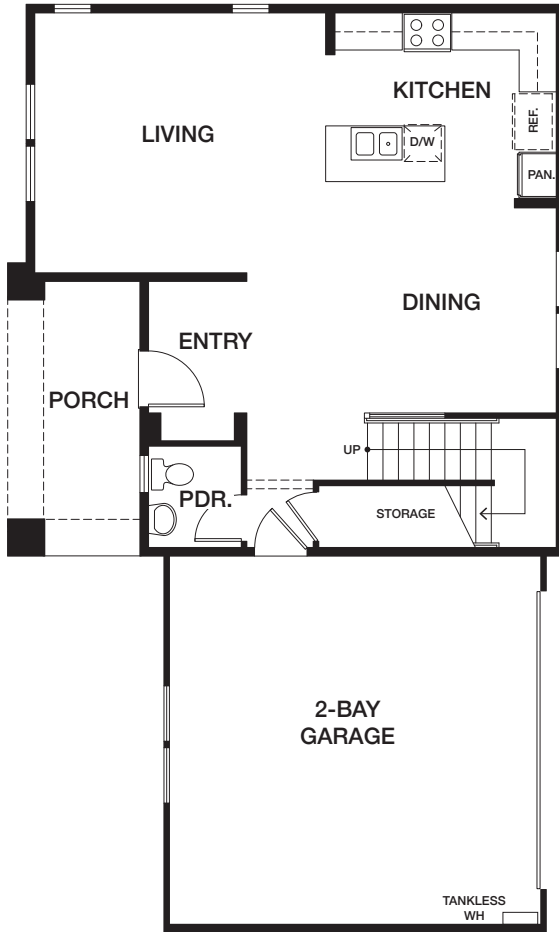

HOMESITE 2C | RESIDENCE 4CX

1220 EAST COVE PLACE, ENCINITAS CA 92024

APPROX 2,054 SQ FT | COLOR SCHEME 5

4 BEDROOMS | 2.5 BATHS

EAST COVE — COTTAGES —

FIRST FLOOR

SECOND FLOOR

[preliminary]

All renderings, floor plans and maps are artist's conception and are not intended to be an accurate representation of buildings, fencing, walks, driveways or landscaping and are not necessarily to scale. Many items vary considerably from unit to unit including, but not limited to, decks, porches, storage areas, windows, doors, cabinets and floor plan layout details. Specification and appointments of the model home and/or floor plans depicted may be unique and not necessarily replicated or available in all homes and are subject to change at any time without notice. See a sales representative for details. 08.11.22