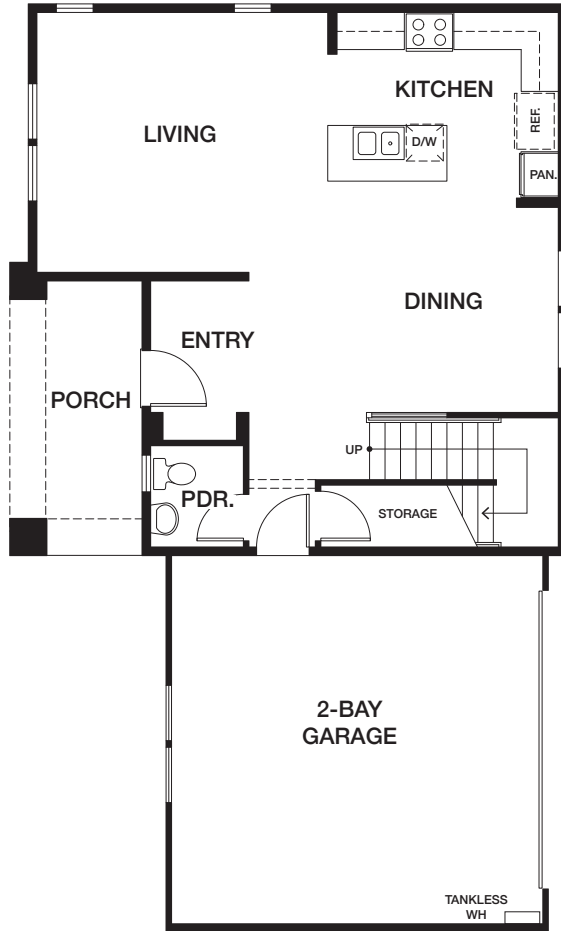

HOMESITE 2 | RESIDENCE 4CX

1220 EAST COVE PLACE, ENCINITAS CA 92024

APPROX 2,054 SQ FT | COLOR SCHEME 5

4 BEDROOMS | 2.5 BATHS

EAST COVE — COTTAGES —

FIRST FLOOR

SECOND FLOOR

{PRELIMINARY}

All renderings, floor plans and maps are artist's conception and are not intended to be an accurate representation of buildings, fencing, walks, driveways or landscaping and are not necessarily to scale. Many items vary considerably from unit to unit including, but not limited to, decks, porches, storage areas, windows, doors, cabinets and floor plan layout details. Specification and appointments of the model home and/or floor plans depicted may be unique and not necessarily replicated or available in all homes and are subject to change at any time without notice. See a sales representative for details. 04.18.22