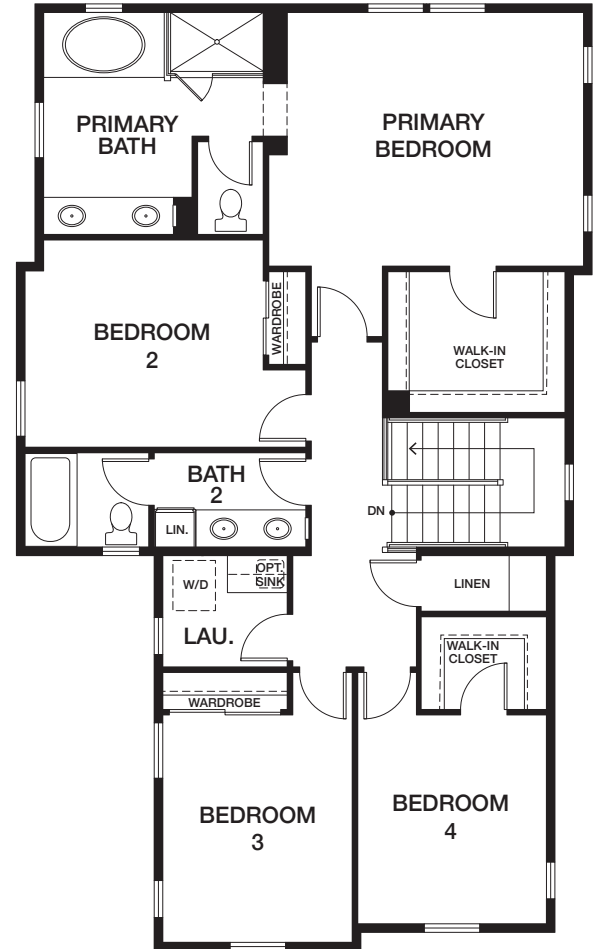

HOMESITE 2 | RESIDENCE 4CX

1220 EAST COVE PLACE, ENCINITAS CA 92024

APPROX 2,054 SQ FT | COLOR SCHEME 5

4 BEDROOMS | 2.5 BATHS

EAST COVE — COTTAGES —

FIRST FLOOR

SECOND FLOOR

{PRELIMINARY}

All renderings, floor plans and maps are artist's conception and are not intended to be an accurate representation of buildings, fencing, walks, driveways or landscaping and are not necessarily to scale. Many items vary considerably from unit to unit including, but not limited to, decks, porches, storage areas, windows, doors, cabinets and floor plan layout details. Specification and appointments of the model home and/or floor plans depicted may be unique and not necessarily replicated or available in all homes and are subject to change at any time without notice. See a sales representative for details. 04.18.22