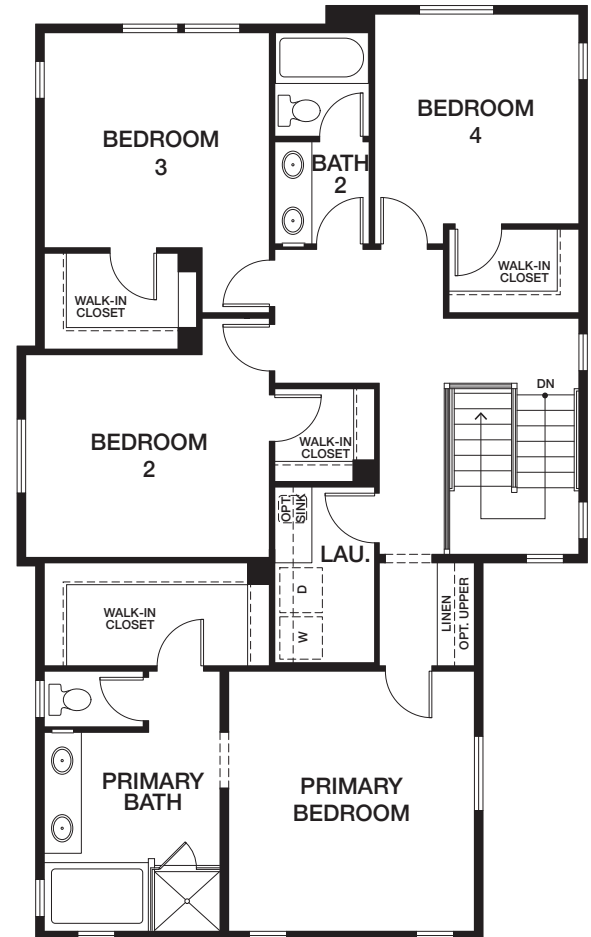

HOMESITE 1 | RESIDENCE 5Z

1216 EAST COVE PLACE, ENCINITAS CA 92024

APPROX 2,068 SQ FT | COLOR SCHEME 6

4 BEDROOMS | 2.5 BATHS

EAST COVE — COTTAGES —

FIRST FLOOR

SECOND FLOOR

[preliminary]

All renderings, floor plans and maps are artist's conception and are not intended to be an accurate representation of buildings, fencing, walks, driveways or landscaping and are not necessarily to scale. Many items vary considerably from unit to unit including, but not limited to, decks, porches, storage areas, windows, doors, cabinets and floor plan layout details. Specification and appointments of the model home and/or floor plans depicted may be unique and not necessarily replicated or available in all homes and are subject to change at any time without notice. See a sales representative for details. 08.11.22