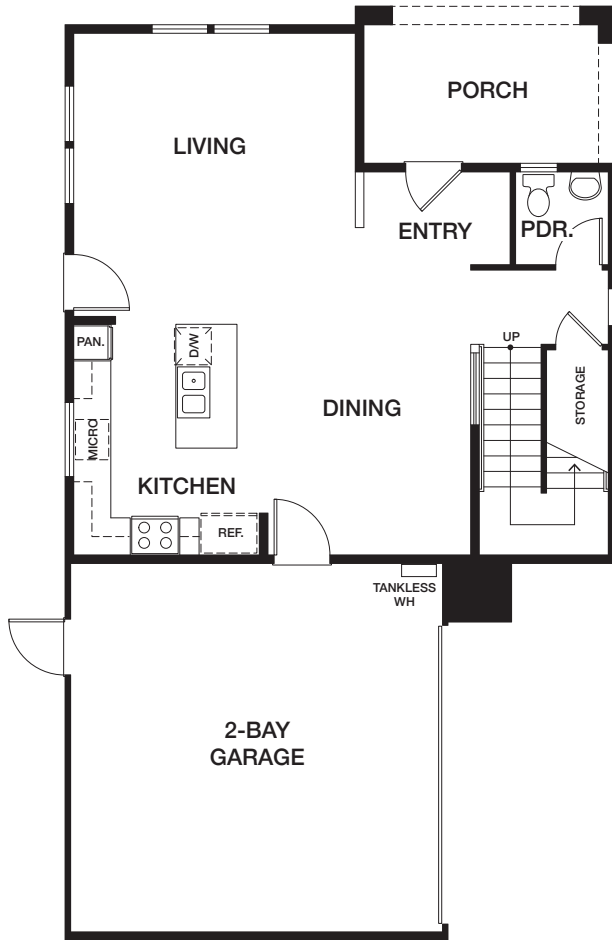

HOMESITE 1 | RESIDENCE 5Z

1216 EAST COVE PLACE, ENCINITAS CA 92024

APPROX 2,068 SQ FT | COLOR SCHEME 6

4 BEDROOMS | 2.5 BATHS

EAST COVE — COTTAGES —

FIRST FLOOR

SECOND FLOOR

[preliminary]

All renderings, floor plans and maps are artist's conception and are not intended to be an accurate representation of buildings, fencing, walks, driveways or landscaping and are not necessarily to scale. Many items vary considerably from unit to unit including, but not limited to, decks, porches, storage areas, windows, doors, cabinets and floor plan layout details. Specification and appointments of the model home and/or floor plans depicted may be unique and not necessarily replicated or available in all homes and are subject to change at any time without notice. See a sales representative for details. 08.11.22