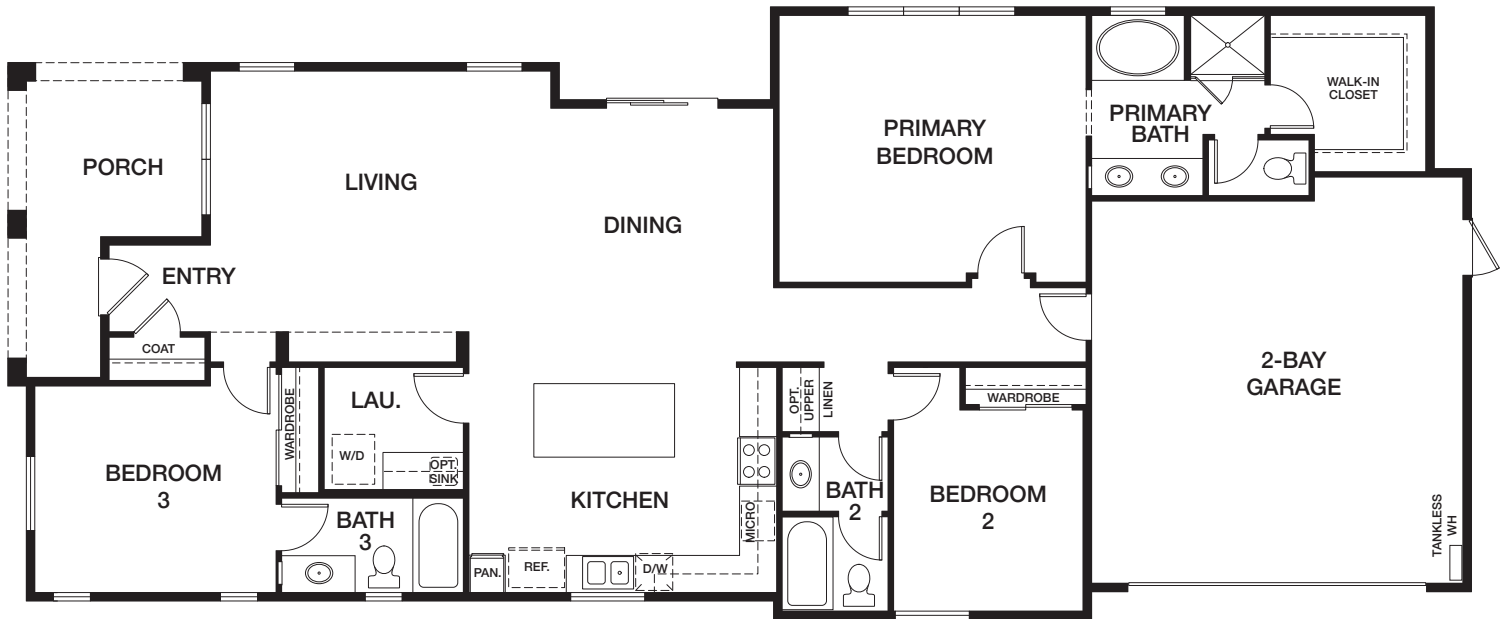

HOMESITE 14 | RESIDENCE 1Z

1221 EAST COVE PLACE, ENCINITAS CA 92024

APPROX 1,774 SQ FT | COLOR SCHEME 1

3 BEDROOMS | 3 BATHS

EAST COVE — COTTAGES —

[preliminary]

All renderings, floor plans and maps are artist's conception and are not intended to be an accurate representation of buildings, fencing, walks, driveways or landscaping and are not necessarily to scale. Many items vary considerably from unit to unit including, but not limited to, decks, porches, storage areas, windows, doors, cabinets and floor plan layout details. Specification and appointments of the model home and/or floor plans depicted may be unique and not necessarily replicated or available in all homes and are subject to change at any time without notice. See a sales representative for details. 11.18.22