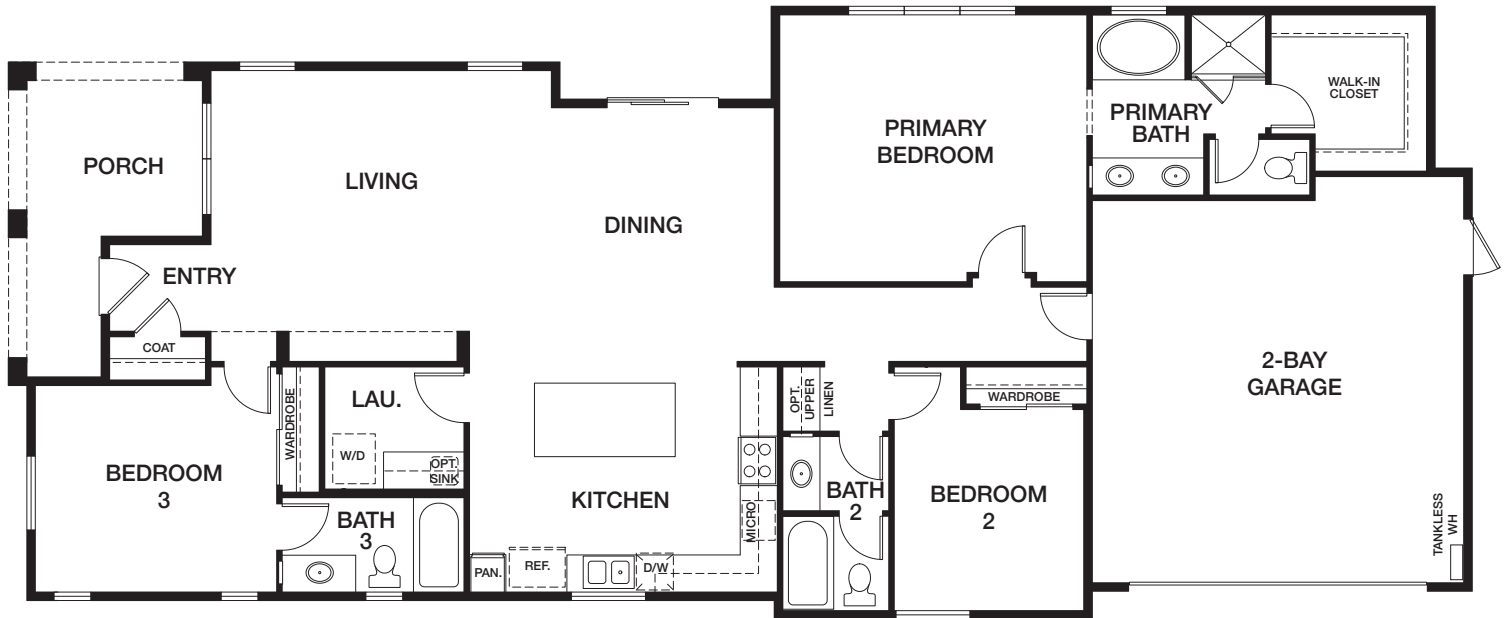

# HOMESITE 14 | RESIDENCE 1Z

1212 EAST COVE PLACE, ENCINITAS CA 92024

APPROX 1,774 SQ FT | COLOR SCHEME 1

3 BEDROOMS | 3 BATHS

# EAST COVE — COTTAGES —

[preliminary]

All renderings, floor plans and maps are artist's conception and are not intended to be an accurate representation of buildings, fencing, walks, driveways or landscaping and are not necessarily to scale. Many items vary considerably from unit to unit including, but not limited to, decks, porches, storage areas, windows, doors, cabinets and floor plan layout details. Specification and appointments of the model home and/or floor plans depicted may be unique and not necessarily replicated or available in all homes and are subject to change at any time without notice. See a sales representative for details. 08.11.22