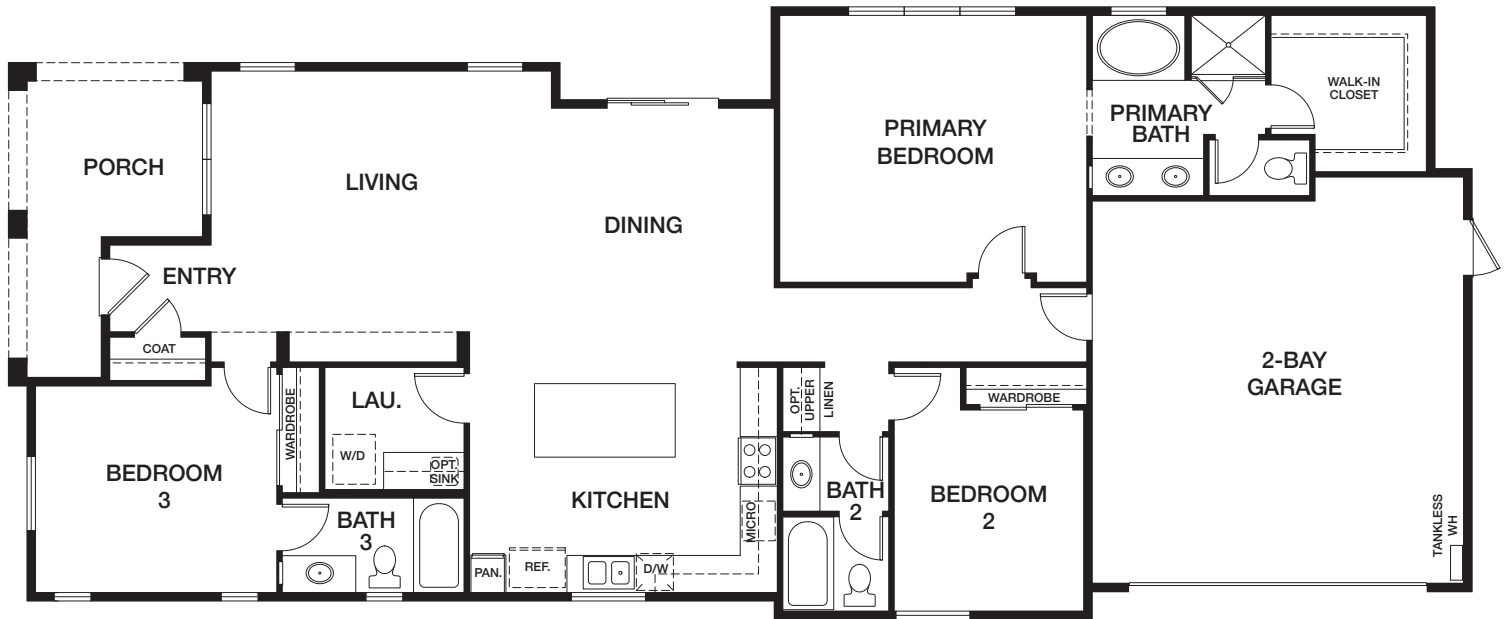

HOMESITE 14 | RESIDENCE 1Z

1212 EAST COVE PLACE, ENCINITAS CA 92024

APPROX 1,774 SQ FT | COLOR SCHEME 1

3 BEDROOMS | 3 BATHS

EAST COVE — COTTAGES —

{PRELIMINARY}

All renderings, floor plans and maps are artist's conception and are not intended to be an accurate representation of buildings, fencing, walks, driveways or landscaping and are not necessarily to scale. Many items vary considerably from unit to unit including, but not limited to, decks, porches, storage areas, windows, doors, cabinets and floor plan layout details. Specification and appointments of the model home and/or floor plans depicted may be unique and not necessarily replicated or available in all homes and are subject to change at any time without notice. See a sales representative for details. 04.18.22