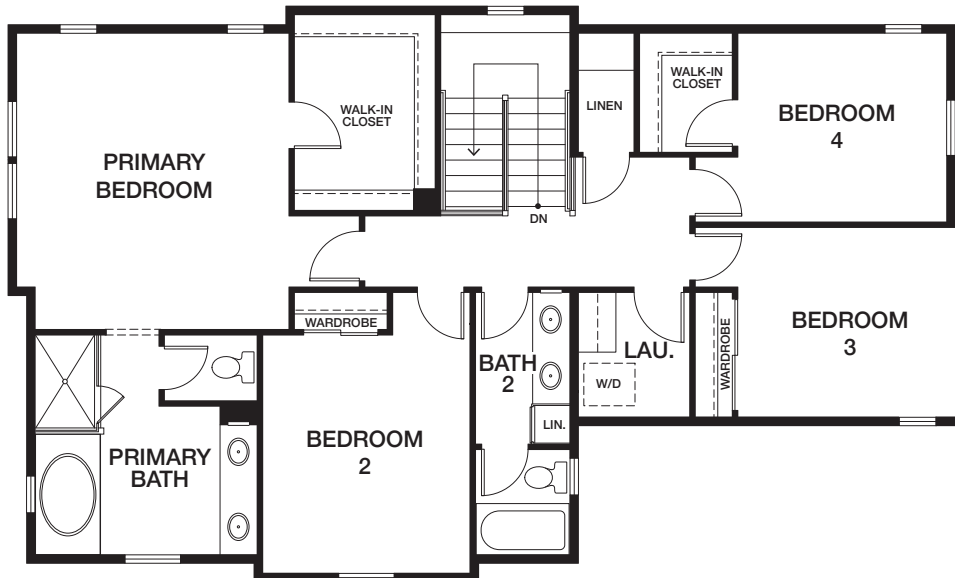

HOMESITE 13 | RESIDENCE 4BYR

1221 EAST COVE PLACE, ENCINITAS CA 92024

APPROX 2,140 SQ FT | COLOR SCHEME 4

4 BEDROOMS | 2.5 BATHS

EAST COVE — COTTAGES —

FIRST FLOOR

SECOND FLOOR

[preliminary]

All renderings, floor plans and maps are artist's conception and are not intended to be an accurate representation of buildings, fencing, walks, driveways or landscaping and are not necessarily to scale. Many items vary considerably from unit to unit including, but not limited to, decks, porches, storage areas, windows, doors, cabinets and floor plan layout details. Specification and appointments of the model home and/or floor plans depicted may be unique and not necessarily replicated or available in all homes and are subject to change at any time without notice. See a sales representative for details. 08.11.22