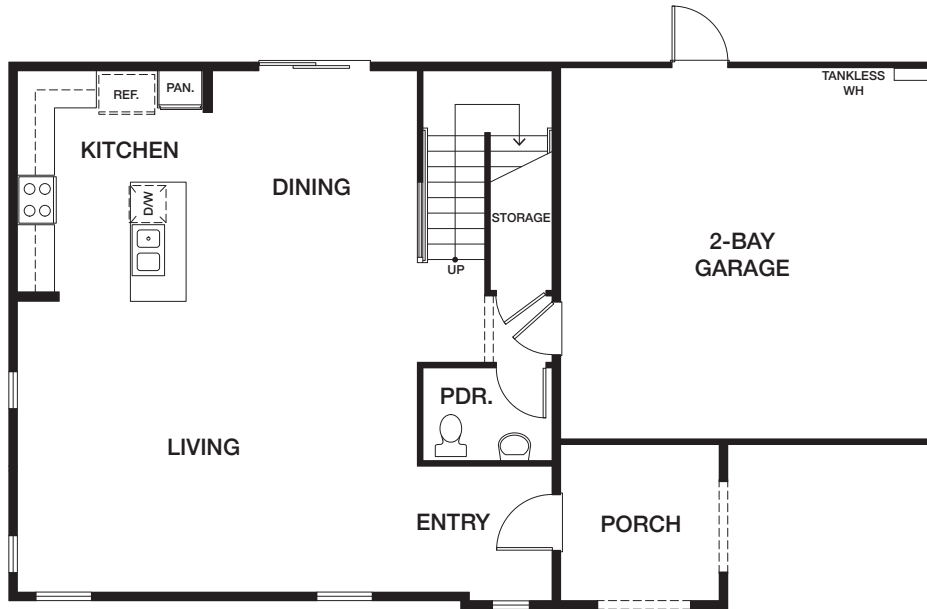

HOMESITE 13 | RESIDENCE 4BYR

1221 EAST COVE PLACE, ENCINITAS CA 92024

APPROX 2,140 SQ FT | COLOR SCHEME 4

4 BEDROOMS | 2.5 BATHS

EAST COVE — COTTAGES —

FIRST FLOOR

SECOND FLOOR

[preliminary]

All renderings, floor plans and maps are artist's conception and are not intended to be an accurate representation of buildings, fencing, walks, driveways or landscaping and are not necessarily to scale. Many items vary considerably from unit to unit including, but not limited to, decks, porches, storage areas, windows, doors, cabinets and floor plan layout details. Specification and appointments of the model home and/or floor plans depicted may be unique and not necessarily replicated or available in all homes and are subject to change at any time without notice. See a sales representative for details. 08.11.22