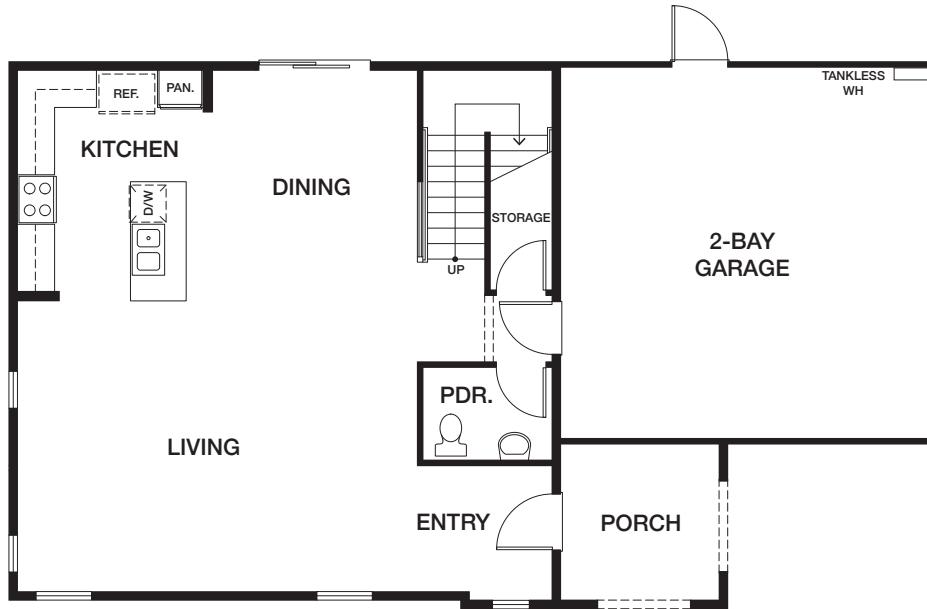

HOMESITE 13 | RESIDENCE 4BYR

1221 EAST COVE PLACE, ENCINITAS CA 92024

APPROX 2,140 SQ FT | COLOR SCHEME 4

4 BEDROOMS | 2.5 BATHS

EAST COVE — COTTAGES —

FIRST FLOOR

SECOND FLOOR

{PRELIMINARY}

All renderings, floor plans and maps are artist's conception and are not intended to be an accurate representation of buildings, fencing, walks, driveways or landscaping and are not necessarily to scale. Many items vary considerably from unit to unit including, but not limited to, decks, porches, storage areas, windows, doors, cabinets and floor plan layout details. Specification and appointments of the model home and/or floor plans depicted may be unique and not necessarily replicated or available in all homes and are subject to change at any time without notice. See a sales representative for details. 04.18.22