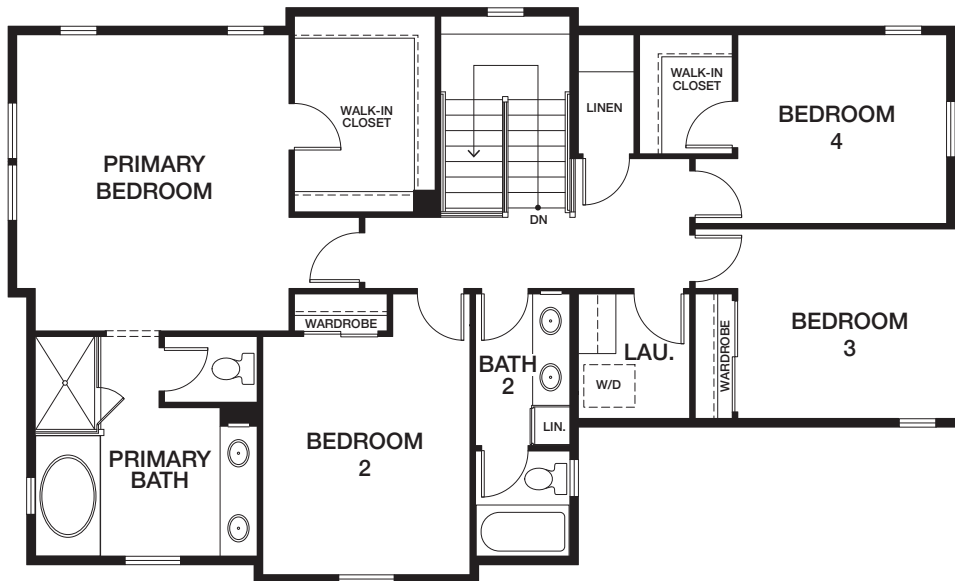

HOMESITE 13 | RESIDENCE 4BYR

1221 EAST COVE PLACE, ENCINITAS CA 92024

APPROX 2,140 SQ FT | COLOR SCHEME 4

4 BEDROOMS | 2.5 BATHS

EAST COVE — COTTAGES —

FIRST FLOOR

SECOND FLOOR

{PRELIMINARY}

All renderings, floor plans and maps are artist's conception and are not intended to be an accurate representation of buildings, fencing, walks, driveways or landscaping and are not necessarily to scale. Many items vary considerably from unit to unit including, but not limited to, decks, porches, storage areas, windows, doors, cabinets and floor plan layout details. Specification and appointments of the model home and/or floor plans depicted may be unique and not necessarily replicated or available in all homes and are subject to change at any time without notice. See a sales representative for details. 04.18.22