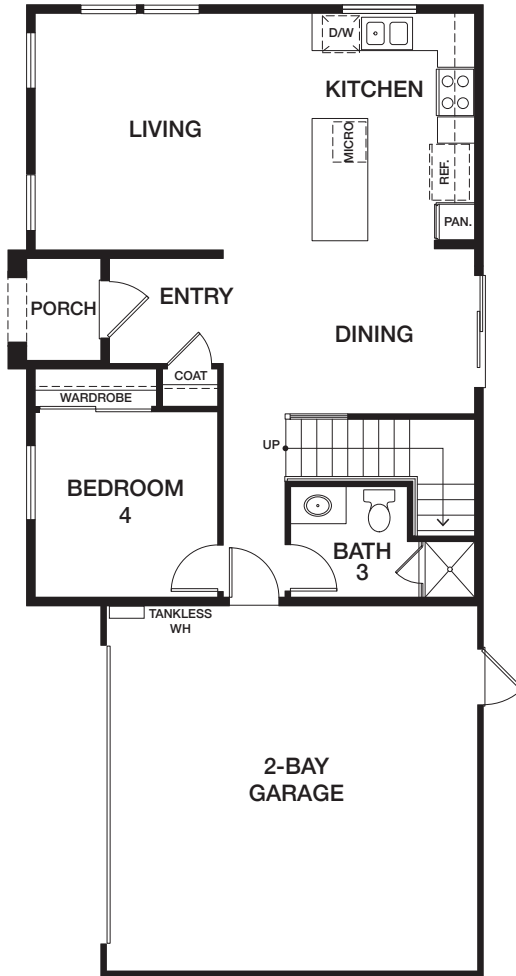

HOMESITE 11 | RESIDENCE 3BZR

1142 EAST COVE PLACE, ENCINITAS CA 92024

APPROX 1,900 SQ FT | COLOR SCHEME 3

4 BEDROOMS + LOFT | 3 BATHS

EAST COVE — COTTAGES —

FIRST FLOOR

SECOND FLOOR

[preliminary]

All renderings, floor plans and maps are artist's conception and are not intended to be an accurate representation of buildings, fencing, walks, driveways or landscaping and are not necessarily to scale. Many items vary considerably from unit to unit including, but not limited to, decks, porches, storage areas, windows, doors, cabinets and floor plan layout details. Specification and appointments of the model home and/or floor plans depicted may be unique and not necessarily replicated or available in all homes and are subject to change at any time without notice. See a sales representative for details. 10.05.22