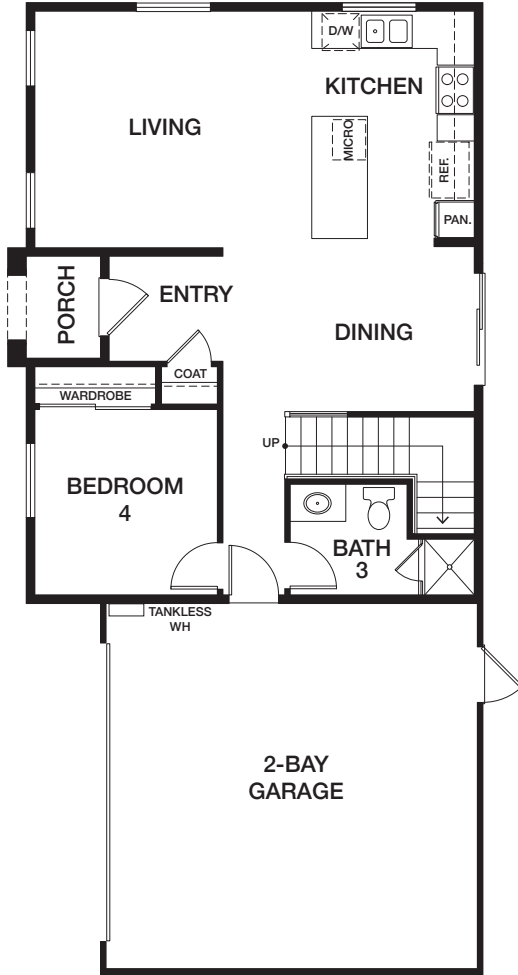

HOMESITE 11 | RESIDENCE 3BZR

1201 EAST COVE PLACE, ENCINITAS CA 92024

APPROX 1,900 SQ FT | COLOR SCHEME 3

4 BEDROOMS + LOFT | 3 BATHS

EAST COVE — COTTAGES —

FIRST FLOOR

SECOND FLOOR

[preliminary]

All renderings, floor plans and maps are artist's conception and are not intended to be an accurate representation of buildings, fencing, walks, driveways or landscaping and are not necessarily to scale. Many items vary considerably from unit to unit including, but not limited to, decks, porches, storage areas, windows, doors, cabinets and floor plan layout details. Specification and appointments of the model home and/or floor plans depicted may be unique and not necessarily replicated or available in all homes and are subject to change at any time without notice. See a sales representative for details. 08.11.22