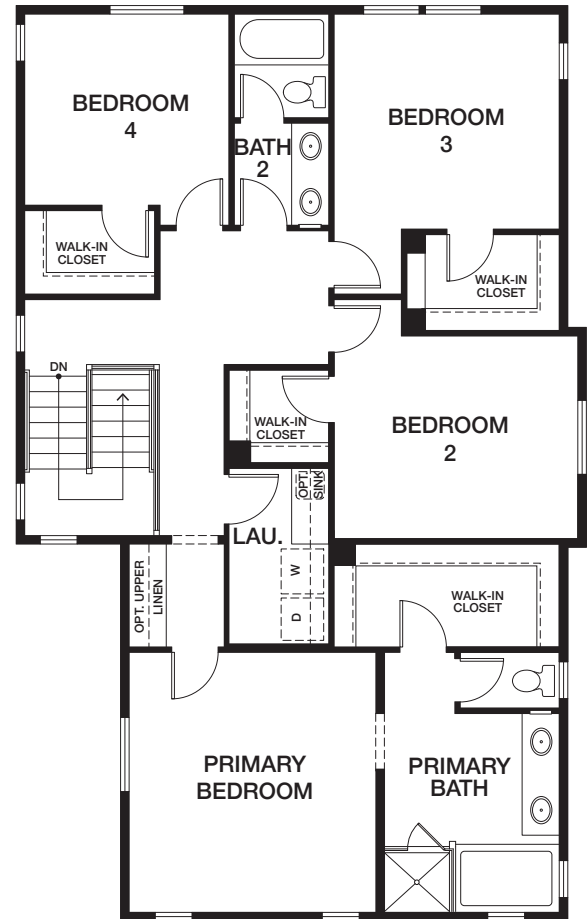

# HOMESITE 10 | RESIDENCE 5ZR

1146 EAST COVE PLACE, ENCINITAS CA 92024

APPROX 2,054 SQ FT | COLOR SCHEME 4

4 BEDROOMS | 2.5 BATHS

## EAST COVE — COTTAGES —

FIRST FLOOR

SECOND FLOOR

[preliminary]

All renderings, floor plans and maps are artist's conception and are not intended to be an accurate representation of buildings, fencing, walks, driveways or landscaping and are not necessarily to scale. Many items vary considerably from unit to unit including, but not limited to, decks, porches, storage areas, windows, doors, cabinets and floor plan layout details. Specification and appointments of the model home and/or floor plans depicted may be unique and not necessarily replicated or available in all homes and are subject to change at any time without notice. See a sales representative for details. 11.18.22