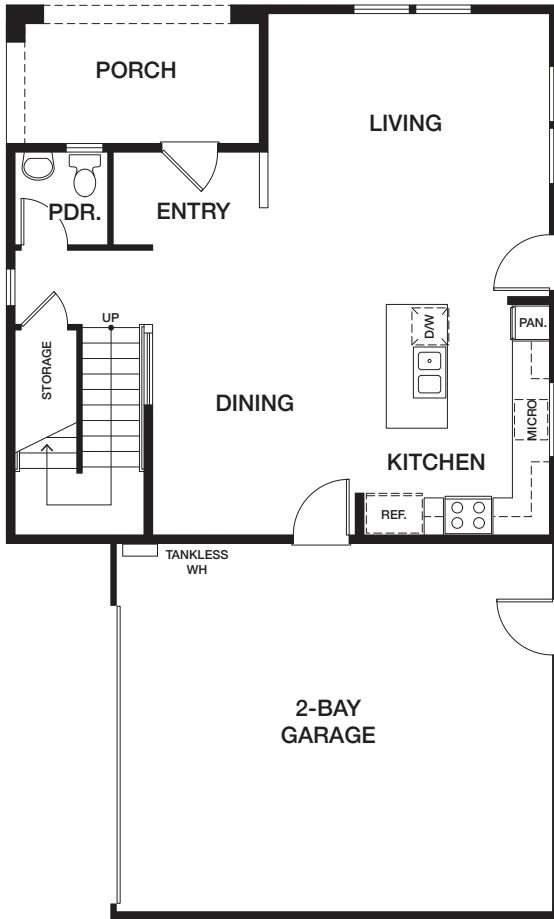

# HOMESITE 10 | RESIDENCE 5ZR

1146 EAST COVE PLACE, ENCINITAS CA 92024

APPROX 2,054 SQ FT | COLOR SCHEME 4

4 BEDROOMS | 2.5 BATHS

## EAST COVE — COTTAGES —

FIRST FLOOR

SECOND FLOOR

[preliminary]

All renderings, floor plans and maps are artist's conception and are not intended to be an accurate representation of buildings, fencing, walks, driveways or landscaping and are not necessarily to scale. Many items vary considerably from unit to unit including, but not limited to, decks, porches, storage areas, windows, doors, cabinets and floor plan layout details. Specification and appointments of the model home and/or floor plans depicted may be unique and not necessarily replicated or available in all homes and are subject to change at any time without notice. See a sales representative for details. 11.18.22