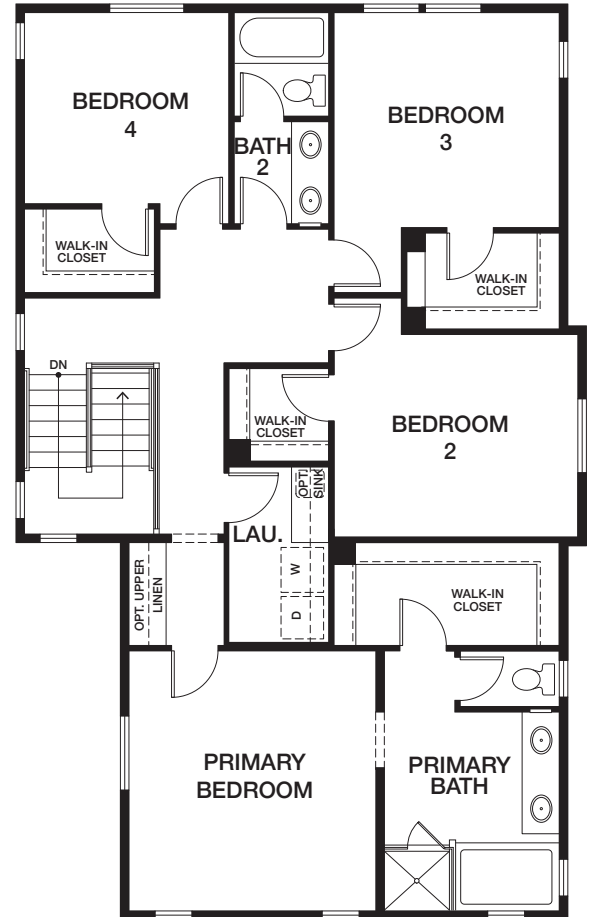

# HOMESITE 10 | RESIDENCE 5ZR

1142 EAST COVE PLACE, ENCINITAS CA 92024

APPROX 2,054 SQ FT | COLOR SCHEME 4

4 BEDROOMS | 2.5 BATHS

## EAST COVE — COTTAGES —

FIRST FLOOR

SECOND FLOOR

[preliminary]

All renderings, floor plans and maps are artist's conception and are not intended to be an accurate representation of buildings, fencing, walks, driveways or landscaping and are not necessarily to scale. Many items vary considerably from unit to unit including, but not limited to, decks, porches, storage areas, windows, doors, cabinets and floor plan layout details. Specification and appointments of the model home and/or floor plans depicted may be unique and not necessarily replicated or available in all homes and are subject to change at any time without notice. See a sales representative for details. 08.11.22