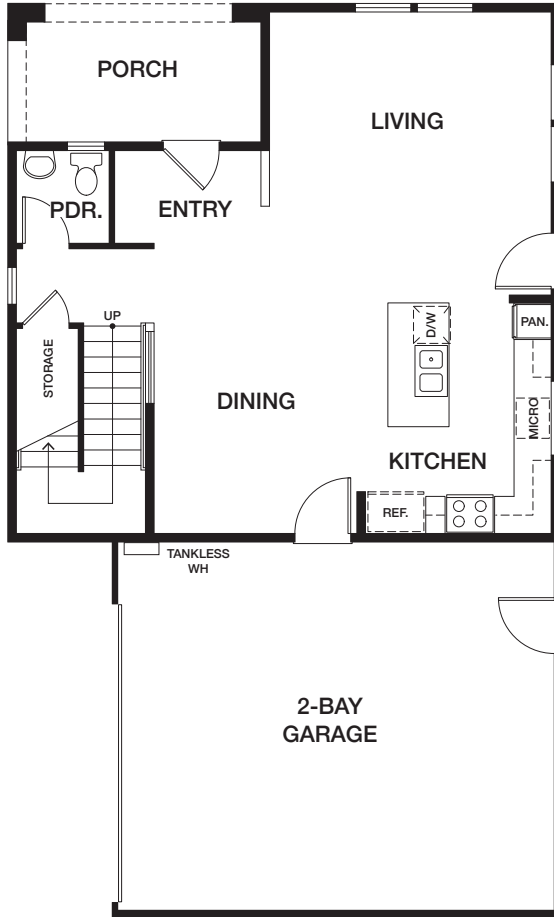

# HOMESITE 10 | RESIDENCE 5ZR

1142 EAST COVE PLACE, ENCINITAS CA 92024

APPROX 2,054 SQ FT | COLOR SCHEME 4

4 BEDROOMS | 2.5 BATHS

## EAST COVE — COTTAGES —

FIRST FLOOR

SECOND FLOOR

[preliminary]

All renderings, floor plans and maps are artist's conception and are not intended to be an accurate representation of buildings, fencing, walks, driveways or landscaping and are not necessarily to scale. Many items vary considerably from unit to unit including, but not limited to, decks, porches, storage areas, windows, doors, cabinets and floor plan layout details. Specification and appointments of the model home and/or floor plans depicted may be unique and not necessarily replicated or available in all homes and are subject to change at any time without notice. See a sales representative for details. 08.11.22