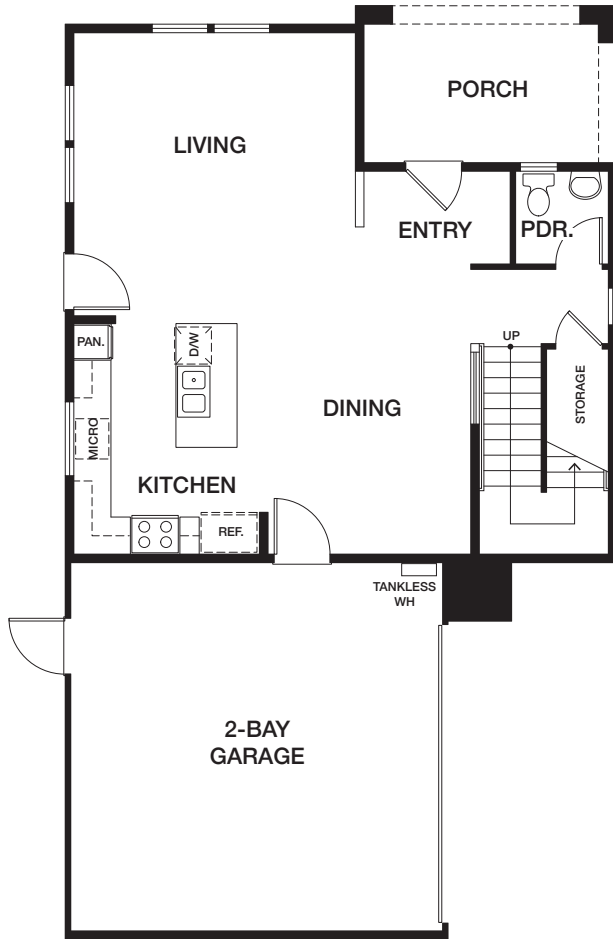

HOMESITE 1 | RESIDENCE 5Z

1216 EAST COVE PLACE, ENCINITAS CA 92024

APPROX 2,068 SQ FT | COLOR SCHEME 6

4 BEDROOMS | 2.5 BATHS

EAST COVE — COTTAGES —

FIRST FLOOR

SECOND FLOOR

{PRELIMINARY}

All renderings, floor plans and maps are artist's conception and are not intended to be an accurate representation of buildings, fencing, walks, driveways or landscaping and are not necessarily to scale. Many items vary considerably from unit to unit including, but not limited to, decks, porches, storage areas, windows, doors, cabinets and floor plan layout details. Specification and appointments of the model home and/or floor plans depicted may be unique and not necessarily replicated or available in all homes and are subject to change at any time without notice. See a sales representative for details. 04.18.22