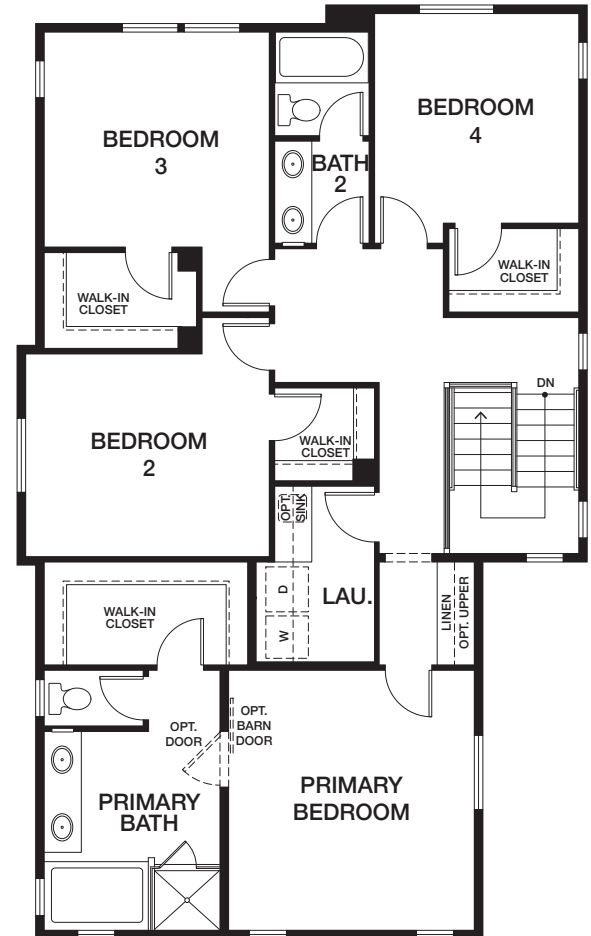

HOMESITE 1 | RESIDENCE 5Z

1216 EAST COVE PLACE, ENCINITAS CA 92024

APPROX 2,068 SQ FT | COLOR SCHEME 6

4 BEDROOMS | 2.5 BATHS

EAST COVE — COTTAGES —

FIRST FLOOR

SECOND FLOOR

{PRELIMINARY}

All renderings, floor plans and maps are artist's conception and are not intended to be an accurate representation of buildings, fencing, walks, driveways or landscaping and are not necessarily to scale. Many items vary considerably from unit to unit including, but not limited to, decks, porches, storage areas, windows, doors, cabinets and floor plan layout details. Specification and appointments of the model home and/or floor plans depicted may be unique and not necessarily replicated or available in all homes and are subject to change at any time without notice. See a sales representative for details. 04.18.22