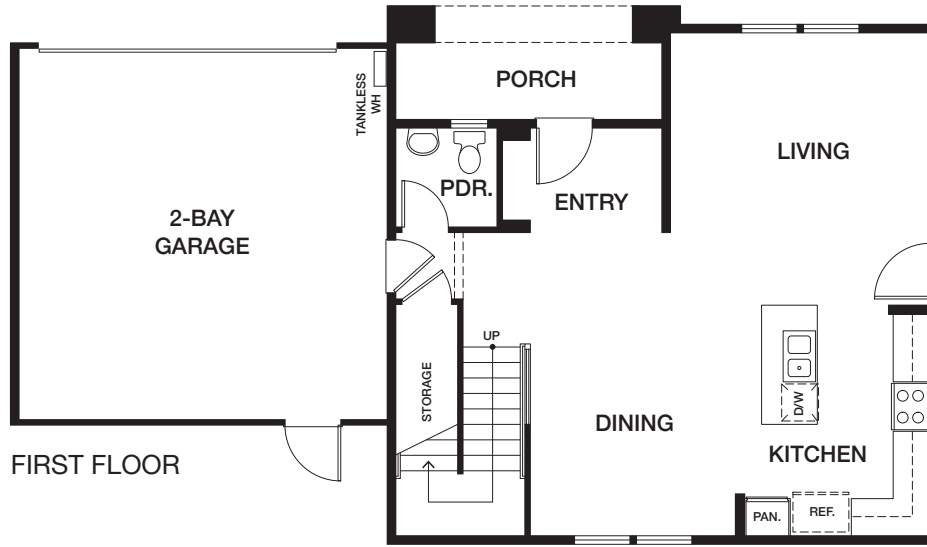

HOMESITE 9 | RESIDENCE 4AYR

1150 EAST COVE PLACE, ENCINITAS CA 92024

APPROX 2,015 SQ FT | COLOR SCHEME 2

4 BEDROOMS | 2.5 BATHS

EAST COVE — COTTAGES —

[preliminary]

All renderings, floor plans and maps are artist's conception and are not intended to be an accurate representation of buildings, fencing, walks, driveways or landscaping and are not necessarily to scale. Many items vary considerably from unit to unit including, but not limited to, decks, porches, storage areas, windows, doors, cabinets and floor plan layout details. Specification and appointments of the model home and/or floor plans depicted may be unique and not necessarily replicated or available in all homes and are subject to change at any time without notice. See a sales representative for details. 11.18.22