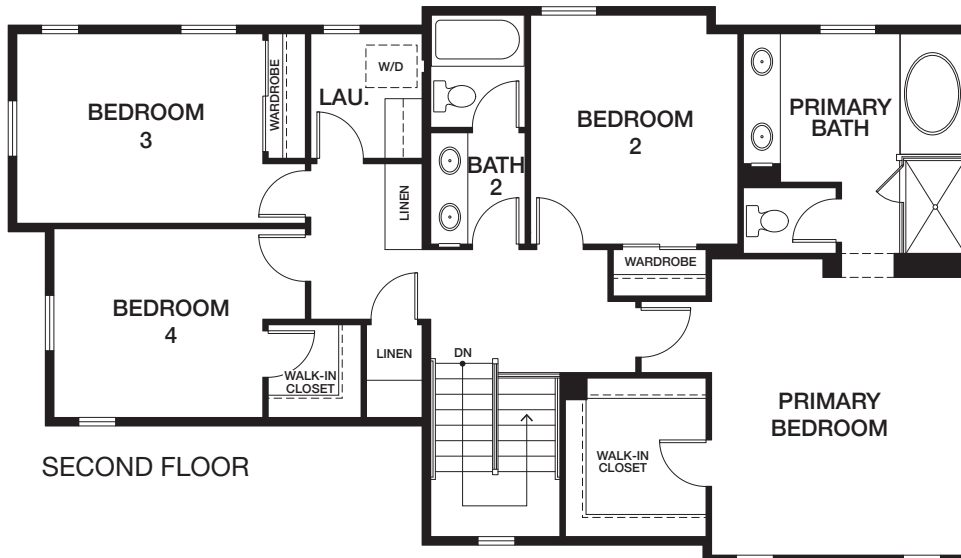

HOMESITE 9 | RESIDENCE 4AYR

1150 EAST COVE PLACE, ENCINITAS CA 92024

APPROX 2,015 SQ FT | COLOR SCHEME 2

4 BEDROOMS | 2.5 BATHS

EAST COVE — COTTAGES —

[preliminary]

All renderings, floor plans and maps are artist's conception and are not intended to be an accurate representation of buildings, fencing, walks, driveways or landscaping and are not necessarily to scale. Many items vary considerably from unit to unit including, but not limited to, decks, porches, storage areas, windows, doors, cabinets and floor plan layout details. Specification and appointments of the model home and/or floor plans depicted may be unique and not necessarily replicated or available in all homes and are subject to change at any time without notice. See a sales representative for details. 11.18.22