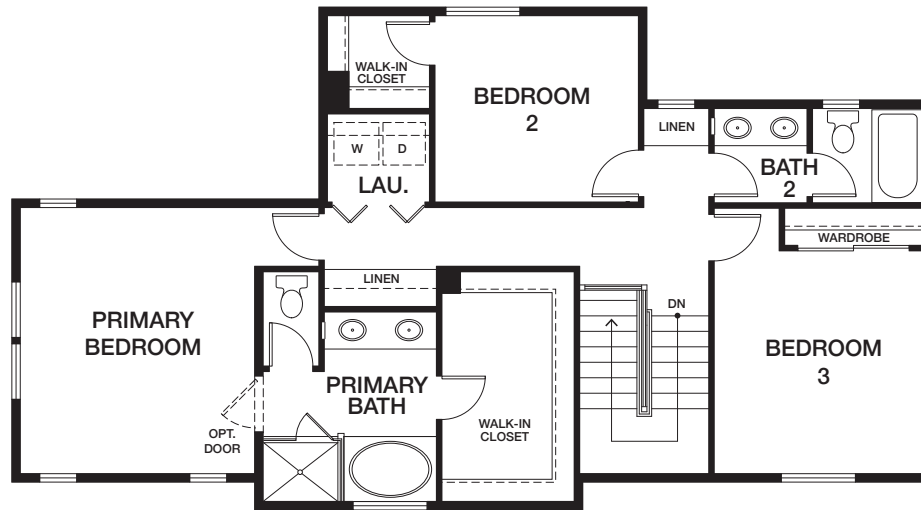

# HOMESITE 7 | RESIDENCE 2Y

1156 EAST COVE PLACE, ENCINITAS CA 92024

APPROX 1,738 SQ FT | COLOR SCHEME 5

3 BEDROOMS | 2.5 BATHS

# EAST COVE — COTTAGES —

FIRST FLOOR

SECOND FLOOR

[preliminary]

All renderings, floor plans and maps are artist's conception and are not intended to be an accurate representation of buildings, fencing, walks, driveways or landscaping and are not necessarily to scale. Many items vary considerably from unit to unit including, but not limited to, decks, porches, storage areas, windows, doors, cabinets and floor plan layout details. Specification and appointments of the model home and/or floor plans depicted may be unique and not necessarily replicated or available in all homes and are subject to change at any time without notice. See a sales representative for details. 11.18.22