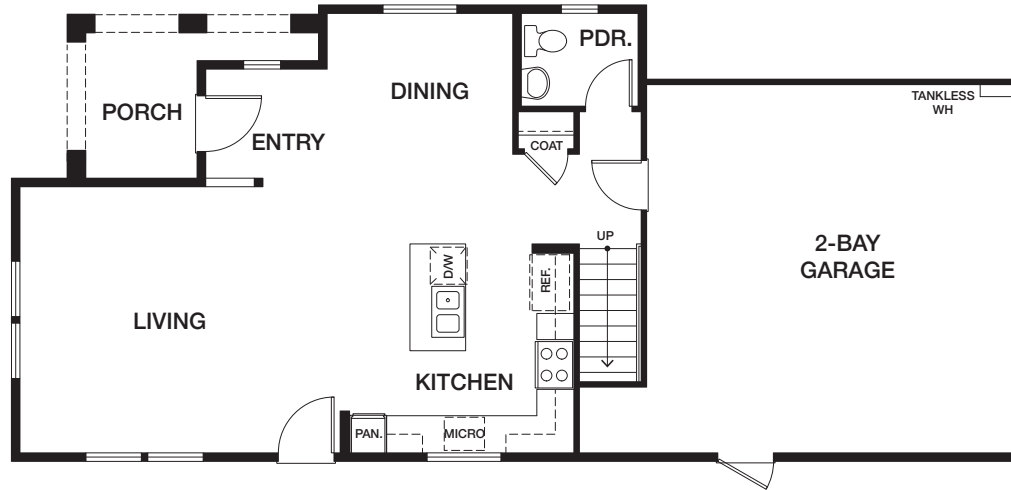

# HOMESITE 7 | RESIDENCE 2Y

1156 EAST COVE PLACE, ENCINITAS CA 92024

APPROX 1,738 SQ FT | COLOR SCHEME 5

3 BEDROOMS | 2.5 BATHS

# EAST COVE — COTTAGES —

FIRST FLOOR

SECOND FLOOR

[preliminary]

All renderings, floor plans and maps are artist's conception and are not intended to be an accurate representation of buildings, fencing, walks, driveways or landscaping and are not necessarily to scale. Many items vary considerably from unit to unit including, but not limited to, decks, porches, storage areas, windows, doors, cabinets and floor plan layout details. Specification and appointments of the model home and/or floor plans depicted may be unique and not necessarily replicated or available in all homes and are subject to change at any time without notice. See a sales representative for details. 11.18.22