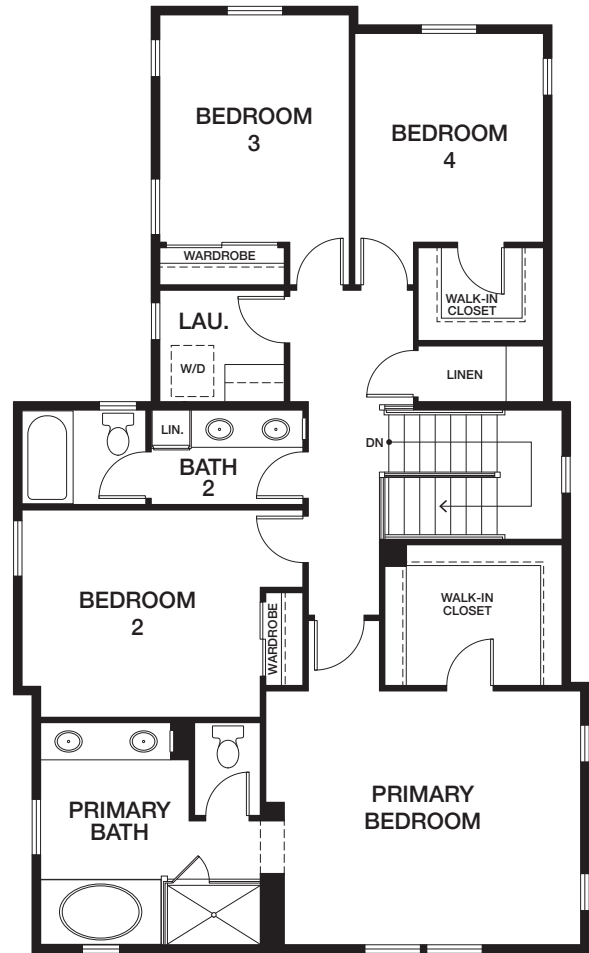

HOMESITE 6 | RESIDENCE 4DX

1200 EAST COVE PLACE, ENCINITAS CA 92024

APPROX 2,044 SQ FT | COLOR SCHEME 1

4 BEDROOMS | 2.5 BATHS

EAST COVE — COTTAGES —

FIRST FLOOR

SECOND FLOOR

[preliminary]

All renderings, floor plans and maps are artist's conception and are not intended to be an accurate representation of buildings, fencing, walks, driveways or landscaping and are not necessarily to scale. Many items vary considerably from unit to unit including, but not limited to, decks, porches, storage areas, windows, doors, cabinets and floor plan layout details. Specification and appointments of the model home and/or floor plans depicted may be unique and not necessarily replicated or available in all homes and are subject to change at any time without notice. See a sales representative for details. 11.18.22