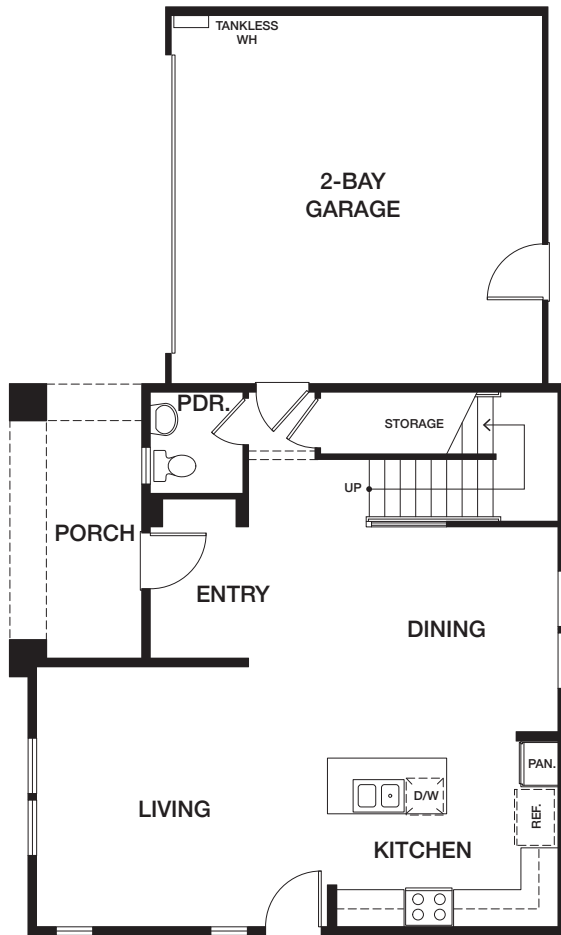

HOMESITE 6 | RESIDENCE 4DX

1200 EAST COVE PLACE, ENCINITAS CA 92024

APPROX 2,044 SQ FT | COLOR SCHEME 1

4 BEDROOMS | 2.5 BATHS

EAST COVE — COTTAGES —

FIRST FLOOR

SECOND FLOOR

[preliminary]

All renderings, floor plans and maps are artist's conception and are not intended to be an accurate representation of buildings, fencing, walks, driveways or landscaping and are not necessarily to scale. Many items vary considerably from unit to unit including, but not limited to, decks, porches, storage areas, windows, doors, cabinets and floor plan layout details. Specification and appointments of the model home and/or floor plans depicted may be unique and not necessarily replicated or available in all homes and are subject to change at any time without notice. See a sales representative for details. 11.18.22