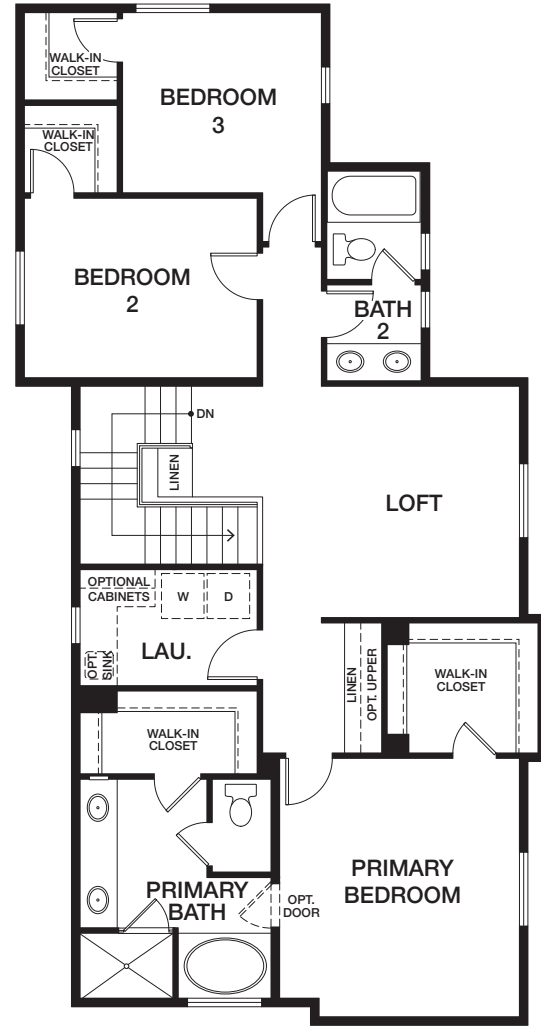

# HOMESITE 5 | RESIDENCE 3AZ

1204 EAST COVE PLACE, ENCINITAS CA 92024

APPROX 2,021 SQ FT | COLOR SCHEME 2

4 BEDROOMS + LOFT | 3 BATHS

## EAST COVE — COTTAGES —

FIRST FLOOR

SECOND FLOOR

[preliminary]

All renderings, floor plans and maps are artist's conception and are not intended to be an accurate representation of buildings, fencing, walks, driveways or landscaping and are not necessarily to scale. Many items vary considerably from unit to unit including, but not limited to, decks, porches, storage areas, windows, doors, cabinets and floor plan layout details. Specification and appointments of the model home and/or floor plans depicted may be unique and not necessarily replicated or available in all homes and are subject to change at any time without notice. See a sales representative for details. 11.18.22

**Warmington**  
RESIDENTIAL