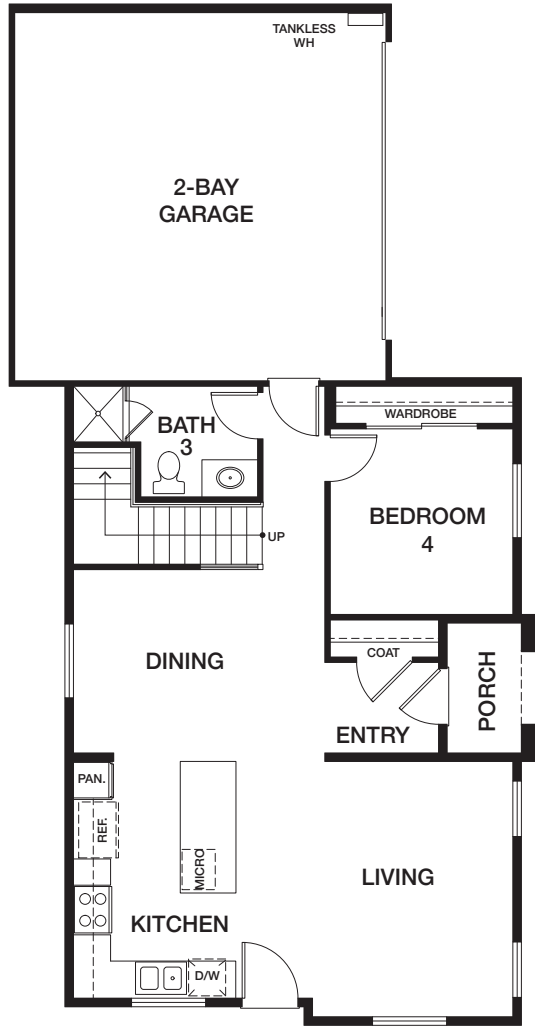

# HOMESITE 5 | RESIDENCE 3AZ

1204 EAST COVE PLACE, ENCINITAS CA 92024

APPROX 2,021 SQ FT | COLOR SCHEME 2

4 BEDROOMS + LOFT | 3 BATHS

## EAST COVE — COTTAGES —

FIRST FLOOR

SECOND FLOOR

[preliminary]

All renderings, floor plans and maps are artist's conception and are not intended to be an accurate representation of buildings, fencing, walks, driveways or landscaping and are not necessarily to scale. Many items vary considerably from unit to unit including, but not limited to, decks, porches, storage areas, windows, doors, cabinets and floor plan layout details. Specification and appointments of the model home and/or floor plans depicted may be unique and not necessarily replicated or available in all homes and are subject to change at any time without notice. See a sales representative for details. 11.18.22