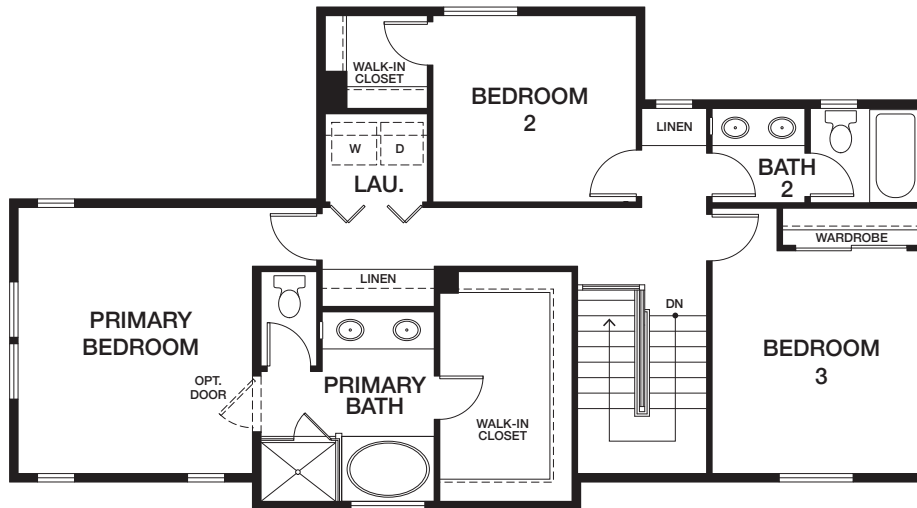

HOMESITE 4 | RESIDENCE 2Z

1208 EAST COVE PLACE, ENCINITAS CA 92024

APPROX 1,721 SQ FT | COLOR SCHEME 7

3 BEDROOMS | 2.5 BATHS

EAST COVE — COTTAGES —

FIRST FLOOR

SECOND FLOOR

[preliminary]

All renderings, floor plans and maps are artist's conception and are not intended to be an accurate representation of buildings, fencing, walks, driveways or landscaping and are not necessarily to scale. Many items vary considerably from unit to unit including, but not limited to, decks, porches, storage areas, windows, doors, cabinets and floor plan layout details. Specification and appointments of the model home and/or floor plans depicted may be unique and not necessarily replicated or available in all homes and are subject to change at any time without notice. See a sales representative for details. 11.18.22