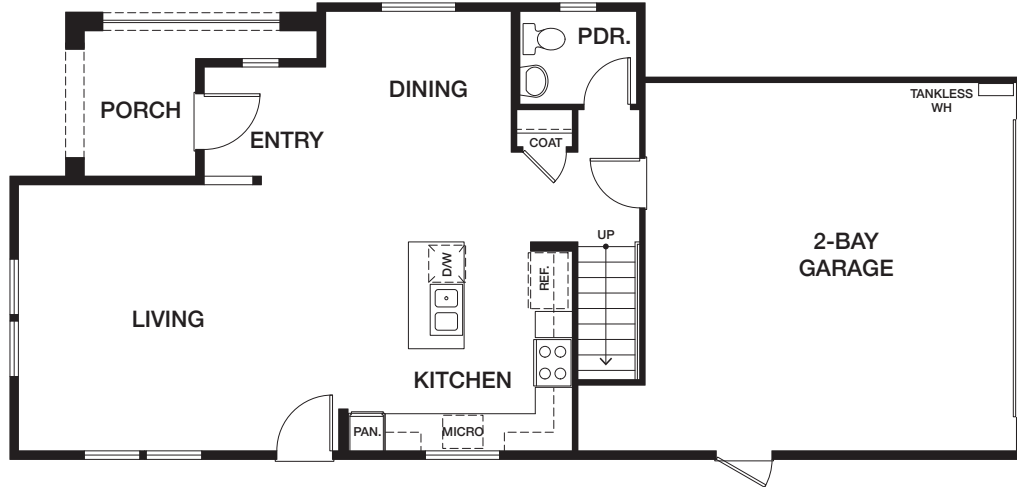

HOMESITE 4 | RESIDENCE 2Z

1208 EAST COVE PLACE, ENCINITAS CA 92024

APPROX 1,721 SQ FT | COLOR SCHEME 7

3 BEDROOMS | 2.5 BATHS

EAST COVE — COTTAGES —

FIRST FLOOR

SECOND FLOOR

[preliminary]

All renderings, floor plans and maps are artist's conception and are not intended to be an accurate representation of buildings, fencing, walks, driveways or landscaping and are not necessarily to scale. Many items vary considerably from unit to unit including, but not limited to, decks, porches, storage areas, windows, doors, cabinets and floor plan layout details. Specification and appointments of the model home and/or floor plans depicted may be unique and not necessarily replicated or available in all homes and are subject to change at any time without notice. See a sales representative for details. 11.18.22