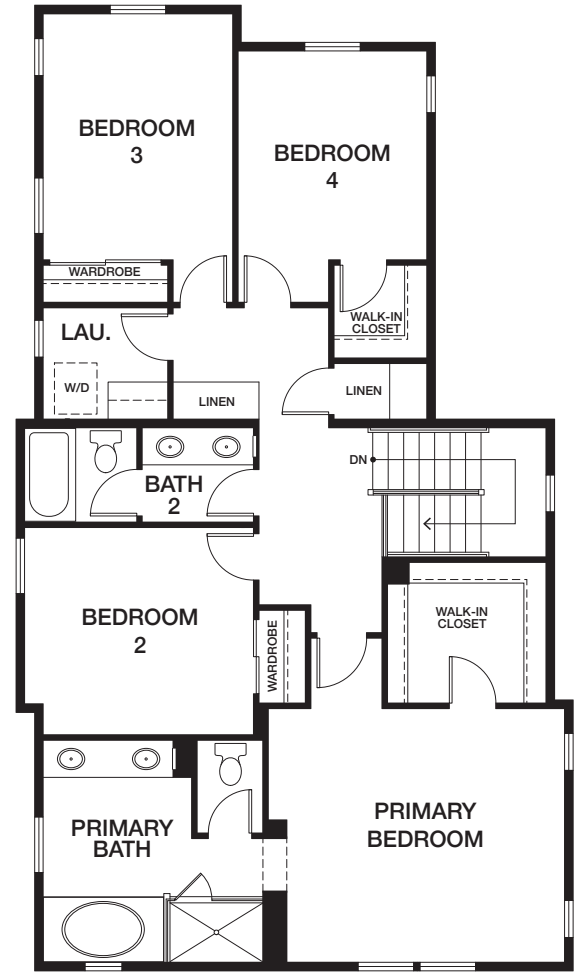

HOMESITE 3 | RESIDENCE 4AY

1212 EAST COVE PLACE, ENCINITAS, CA 92024

APPROX 2,015 SQ FT | COLOR SCHEME 3

4 BEDROOMS | 2.5 BATHS

EAST COVE — COTTAGES —

FIRST FLOOR

SECOND FLOOR

[preliminary]

All renderings, floor plans and maps are artist's conception and are not intended to be an accurate representation of buildings, fencing, walks, driveways or landscaping and are not necessarily to scale. Many items vary considerably from unit to unit including, but not limited to, decks, porches, storage areas, windows, doors, cabinets and floor plan layout details. Specification and appointments of the model home and/or floor plans depicted may be unique and not necessarily replicated or available in all homes and are subject to change at any time without notice. See a sales representative for details. 11.18.22