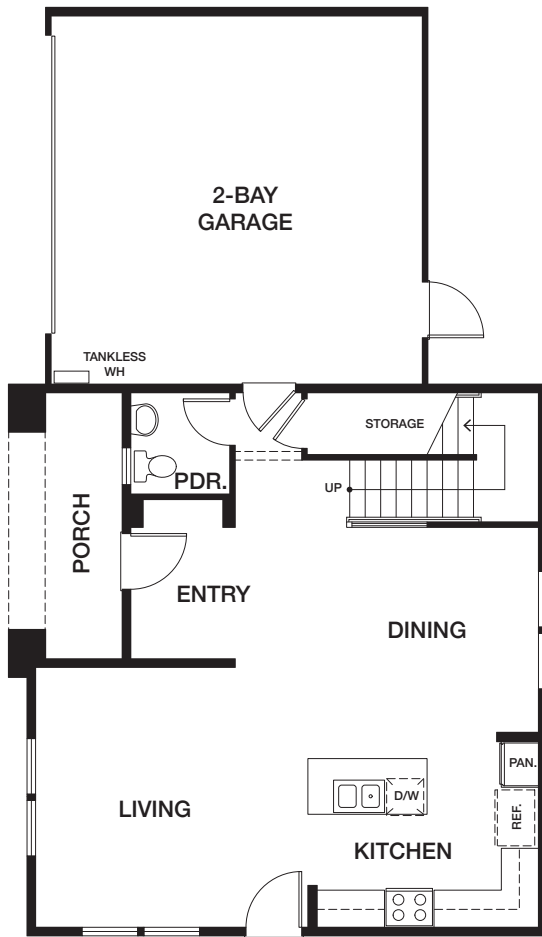

HOMESITE 3 | RESIDENCE 4AY

1212 EAST COVE PLACE, ENCINITAS, CA 92024

APPROX 2,015 SQ FT | COLOR SCHEME 3

4 BEDROOMS | 2.5 BATHS

EAST COVE — COTTAGES —

FIRST FLOOR

SECOND FLOOR

[preliminary]

All renderings, floor plans and maps are artist's conception and are not intended to be an accurate representation of buildings, fencing, walks, driveways or landscaping and are not necessarily to scale. Many items vary considerably from unit to unit including, but not limited to, decks, porches, storage areas, windows, doors, cabinets and floor plan layout details. Specification and appointments of the model home and/or floor plans depicted may be unique and not necessarily replicated or available in all homes and are subject to change at any time without notice. See a sales representative for details. 11.18.22